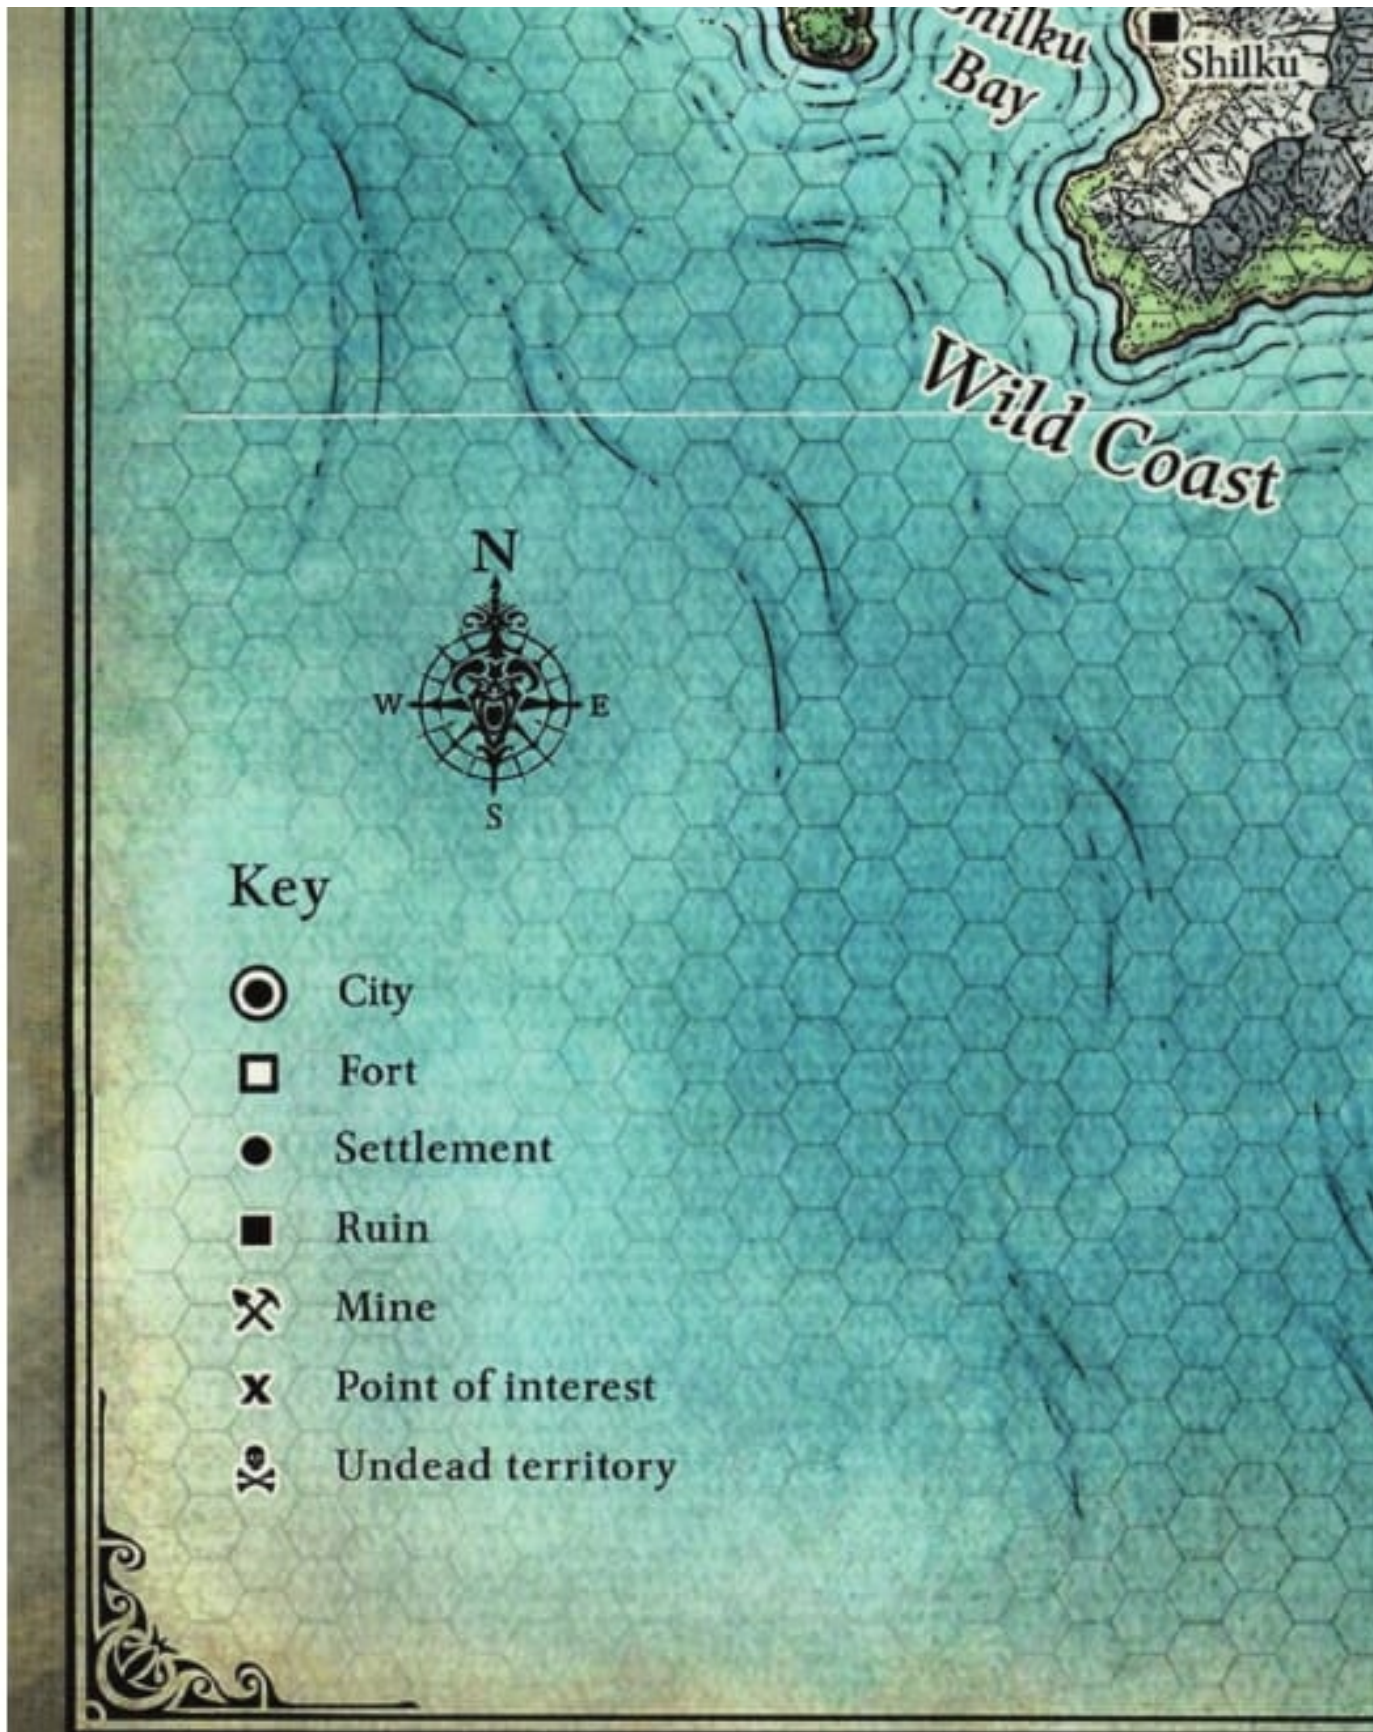

Lantan

Mother-of-Mists

The Ssan  
(The Daughters)

The Mi

into

# CHULT

*Shining Sea*

Kitcher's  
Island

Land of the Smoke

The Cauldron

Snapping  
Turtle Bay

Great Sea

Sanriach Mountains

Samarach

Snout of Omgar

1 hex = 10 miles