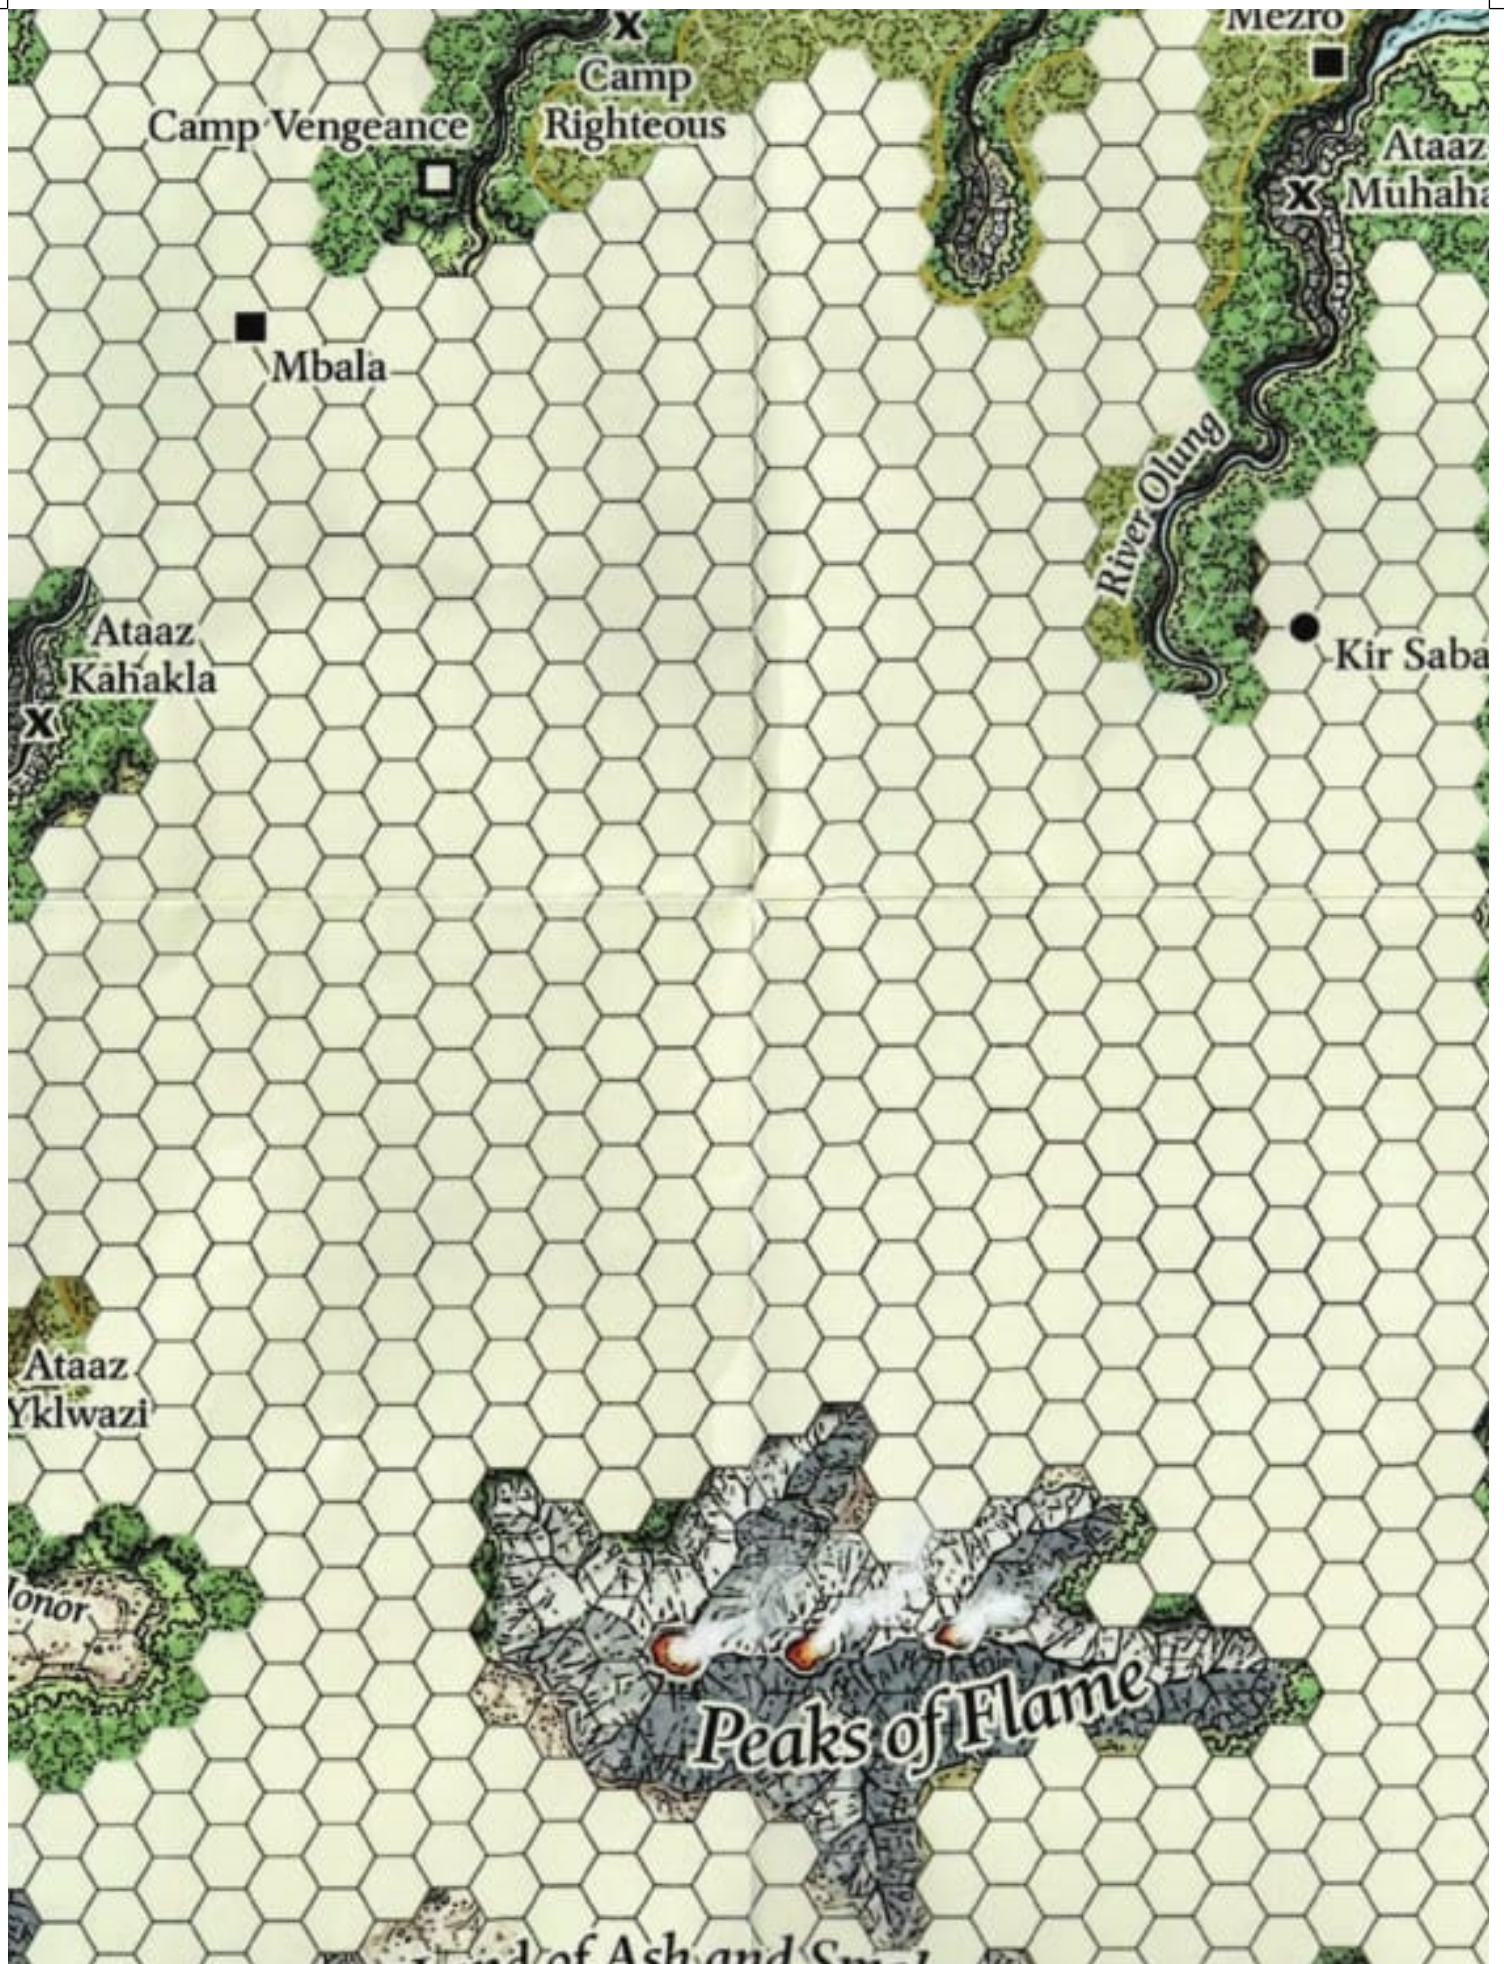

Lantan

Mother-of-Mists

The Ssan  
(The Daughters)

The Mi

into

# CHULT

*Shining Sea*

Kitcher's  
Island

Land of the Smoke

The Cauldron

Snapping  
Turtle Bay

Great Sea

Sanriach Mountains

Samarach

Snout of Omgar

1 hex = 10 miles