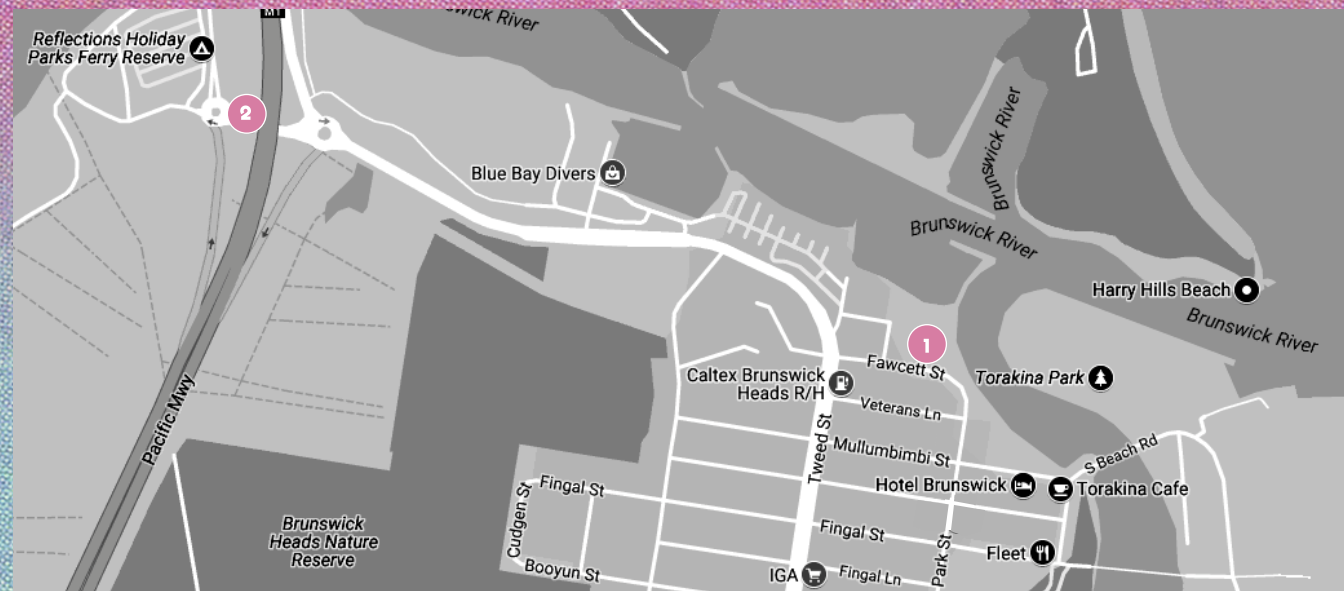

BRUNSWICK HEADS

STOP	STOP LOCATION	WED 20 JULY	THU 21 JULY	FRI 22 JULY	SAT 23 JULY	SUN 24 JULY	MON 25 JULY
1	MEMORIAL PARK, FAWCETT STREET Fawcett Street, Brunswick Heads	NO SERVICES	TO SPLENDOUR 10:00AM TO 10:00PM APPROX. EVERY 60 MINS	TO SPLENDOUR 10:00AM TO 2:00AM APPROX. EVERY 20-25 MINS	TO SPLENDOUR 10:00AM TO 2:00AM APPROX. EVERY 20-25 MINS	TO SPLENDOUR 10:00AM TO 2:00AM APPROX. EVERY 20-25 MINS	NO SERVICES
2	FERRY RESERVE CARAVAN PARK (NEAR FREEWAY OVERPASS) Riverside Cres, Brunswick Heads		FROM SPLENDOUR 10:00AM TO 10:00PM APPROX. EVERY 60 MINS	FROM SPLENDOUR 10:00AM TO 2:00AM APPROX. EVERY 20-25 MINS	FROM SPLENDOUR 10:00AM TO 2:00AM APPROX. EVERY 20-25 MINS	FROM SPLENDOUR 10:00AM TO 2:00AM APPROX. EVERY 20-25 MINS	
3	BILLINUDGEL Bonanza Drive, Billinudgel		NO SERVICES	TO SPLENDOUR 1:00PM 2:00PM 3:00PM	TO SPLENDOUR 1:00PM 2:00PM 3:00PM	TO SPLENDOUR 1:00PM 2:00PM 3:00PM	
				FROM SPLENDOUR *Return Service to Billinudgel upon request after 11:00pm	FROM SPLENDOUR *Return Service to Billinudgel upon request after 11:00pm	FROM SPLENDOUR *Return Service to Billinudgel upon request after 11:00pm	

MULLUMBIMBY

STOP	STOP LOCATION	WED 20 JULY	THU 21 JULY	FRI 22 JULY	SAT 23 JULY	SUN 24 JULY	MON 25 JULY
1	STUART STREET BUS ZONE Stuart Street, Mullumbimby	NO SERVICES	NO SERVICES	TO SPLENDOUR 11:00AM 12:00PM 1:00PM	TO SPLENDOUR 11:00AM 12:00PM 1:00PM	TO SPLENDOUR 11:00AM 12:00PM 1:00PM	NO SERVICES
				FROM SPLENDOUR 8:30PM 9:30PM 10:30PM 11:15PM MIDNIGHT 12:30AM 1:00AM 1:45AM	FROM SPLENDOUR 8:30PM 9:30PM 10:30PM 11:15PM MIDNIGHT 12:30AM 1:00AM 1:45AM	FROM SPLENDOUR 8:30PM 9:30PM 10:30PM 11:15PM MIDNIGHT 12:30AM 1:00AM 1:45AM	

SPLENDOUR IN THE GRASS

2022 BUS ROUTES & TIMES BRUNSWICK HEADS & MULLUMBIMBY

BUS TICKET PRICES

\$15.00 RETURN *PLEASE NOTE TICKET PRICE = RETURN BUS TRAVEL TO AND FROM THE EVENT

IMPORTANT INFORMATION PLEASE READ