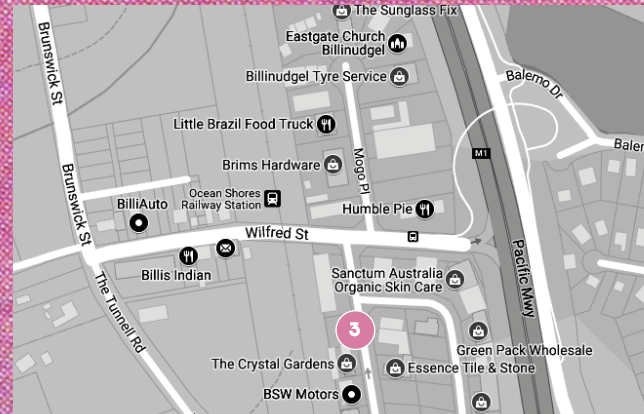

BRUNSWICK HEADS

STOP	STOP LOCATION	WED 20 JULY	THU 21 JULY	FRI 22 JULY	SAT 23 JULY	SUN 24 JULY	MON 25 JULY
1	MEMORIAL PARK, FAWCETT STREET Fawcett Street, Brunswick Heads	NO SERVICES	TO SPLENDOUR 10:00AM TO 10:00PM APPROX. EVERY 60 MINS	TO SPLENDOUR 10:00AM TO 2:00AM APPROX. EVERY 20-25 MINS	TO SPLENDOUR 10:00AM TO 2:00AM APPROX. EVERY 20-25 MINS	TO SPLENDOUR 10:00AM TO 2:00AM APPROX. EVERY 20-25 MINS	NO SERVICES
2	FERRY RESERVE CARAVAN PARK (NEAR FREEWAY OVERPASS) Riverside Cres, Brunswick Heads		FROM SPLENDOUR 10:00AM TO 10:00PM APPROX. EVERY 60 MINS	FROM SPLENDOUR 10:00AM TO 2:00AM APPROX. EVERY 20-25 MINS	FROM SPLENDOUR 10:00AM TO 2:00AM APPROX. EVERY 20-25 MINS	FROM SPLENDOUR 10:00AM TO 2:00AM APPROX. EVERY 20-25 MINS	
3	BILLINUDGEL Bonanza Drive, Billinudgel		NO SERVICES	TO SPLENDOUR 1:00PM 2:00PM 3:00PM	TO SPLENDOUR 1:00PM 2:00PM 3:00PM	TO SPLENDOUR 1:00PM 2:00PM 3:00PM	
				FROM SPLENDOUR *Return Service to Billinudgel upon request after 11:00pm	FROM SPLENDOUR *Return Service to Billinudgel upon request after 11:00pm	FROM SPLENDOUR *Return Service to Billinudgel upon request after 11:00pm	

MULLUMBIMBY

STOP	STOP LOCATION	WED 20 JULY	THU 21 JULY	FRI 22 JULY	SAT 23 JULY	SUN 24 JULY	MON 25 JULY
1	STUART STREET BUS ZONE Stuart Street, Mullumbimby	NO SERVICES	NO SERVICES	TO SPLENDOUR 11:00AM 12:00PM 1:00PM	TO SPLENDOUR 11:00AM 12:00PM 1:00PM	TO SPLENDOUR 11:00AM 12:00PM 1:00PM	NO SERVICES
				FROM SPLENDOUR 8:30PM 9:30PM 10:30PM 11:15PM MIDNIGHT 12:30AM 1:00AM 1:45AM	FROM SPLENDOUR 8:30PM 9:30PM 10:30PM 11:15PM MIDNIGHT 12:30AM 1:00AM 1:45AM	FROM SPLENDOUR 8:30PM 9:30PM 10:30PM 11:15PM MIDNIGHT 12:30AM 1:00AM 1:45AM	

SPLENDOUR IN THE GRASS

2022 BUS ROUTES & TIMES BRUNSWICK HEADS & MULLUMBIMBY

BUS TICKET PRICES

\$15.00 RETURN *PLEASE NOTE TICKET PRICE = RETURN BUS TRAVEL TO AND FROM THE EVENT

IMPORTANT INFORMATION PLEASE READ