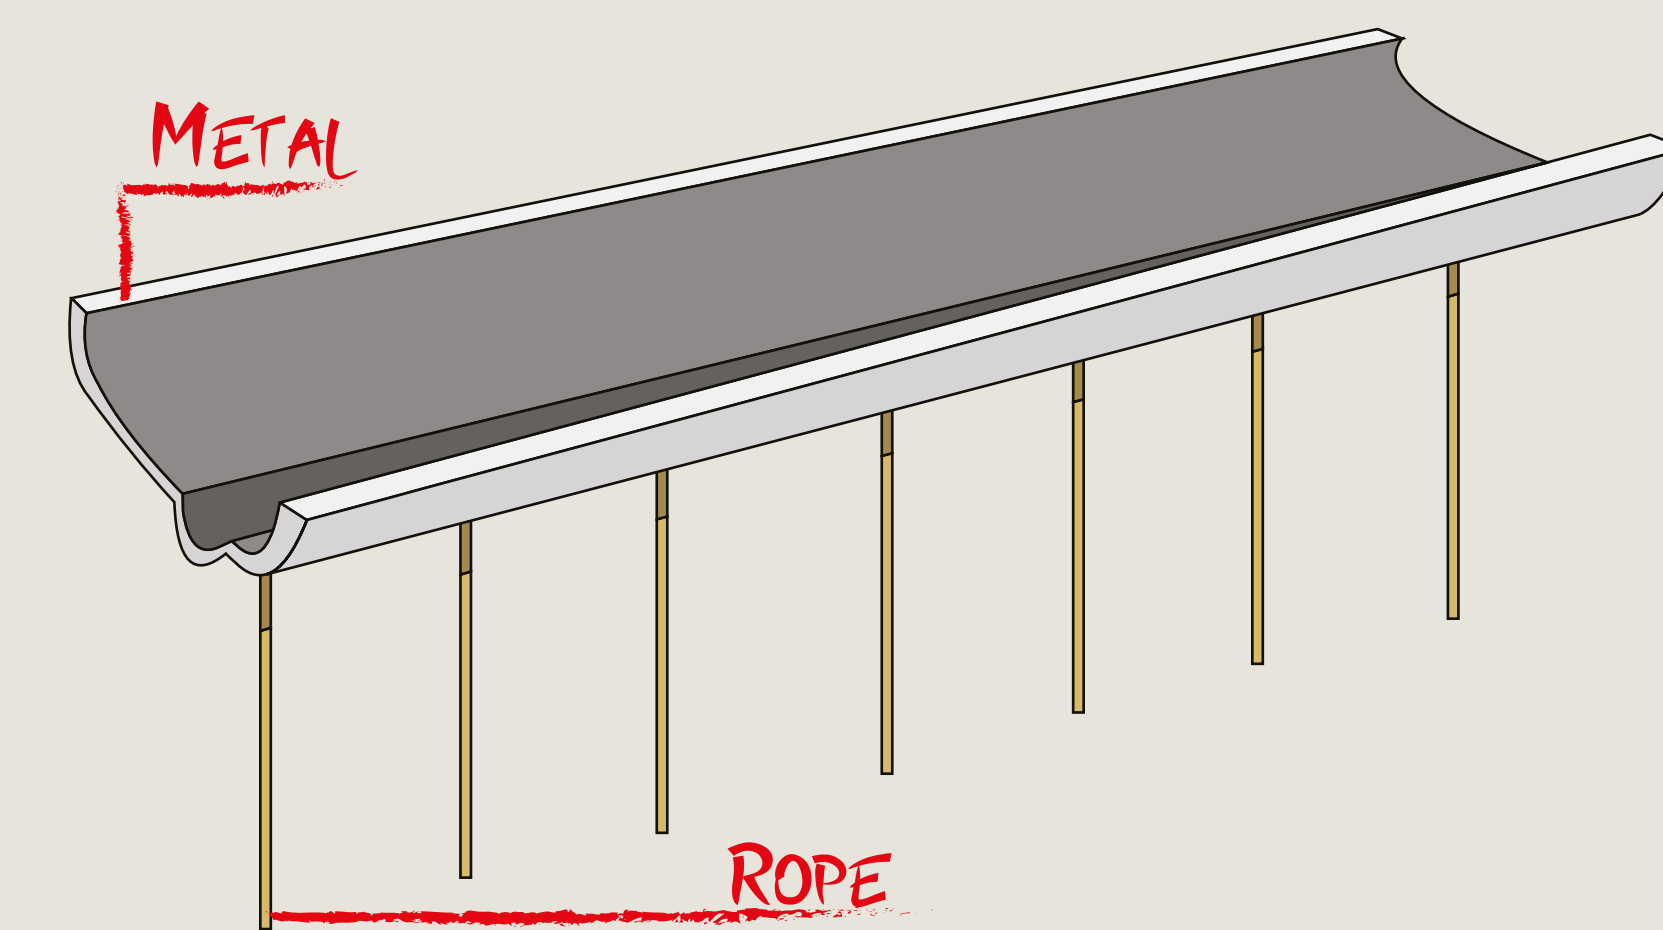

# WABI SABI

KIND  
SHAPE  
TIME  
AMORPHOUS  
ORDER  
NATURE

09.30

21.30