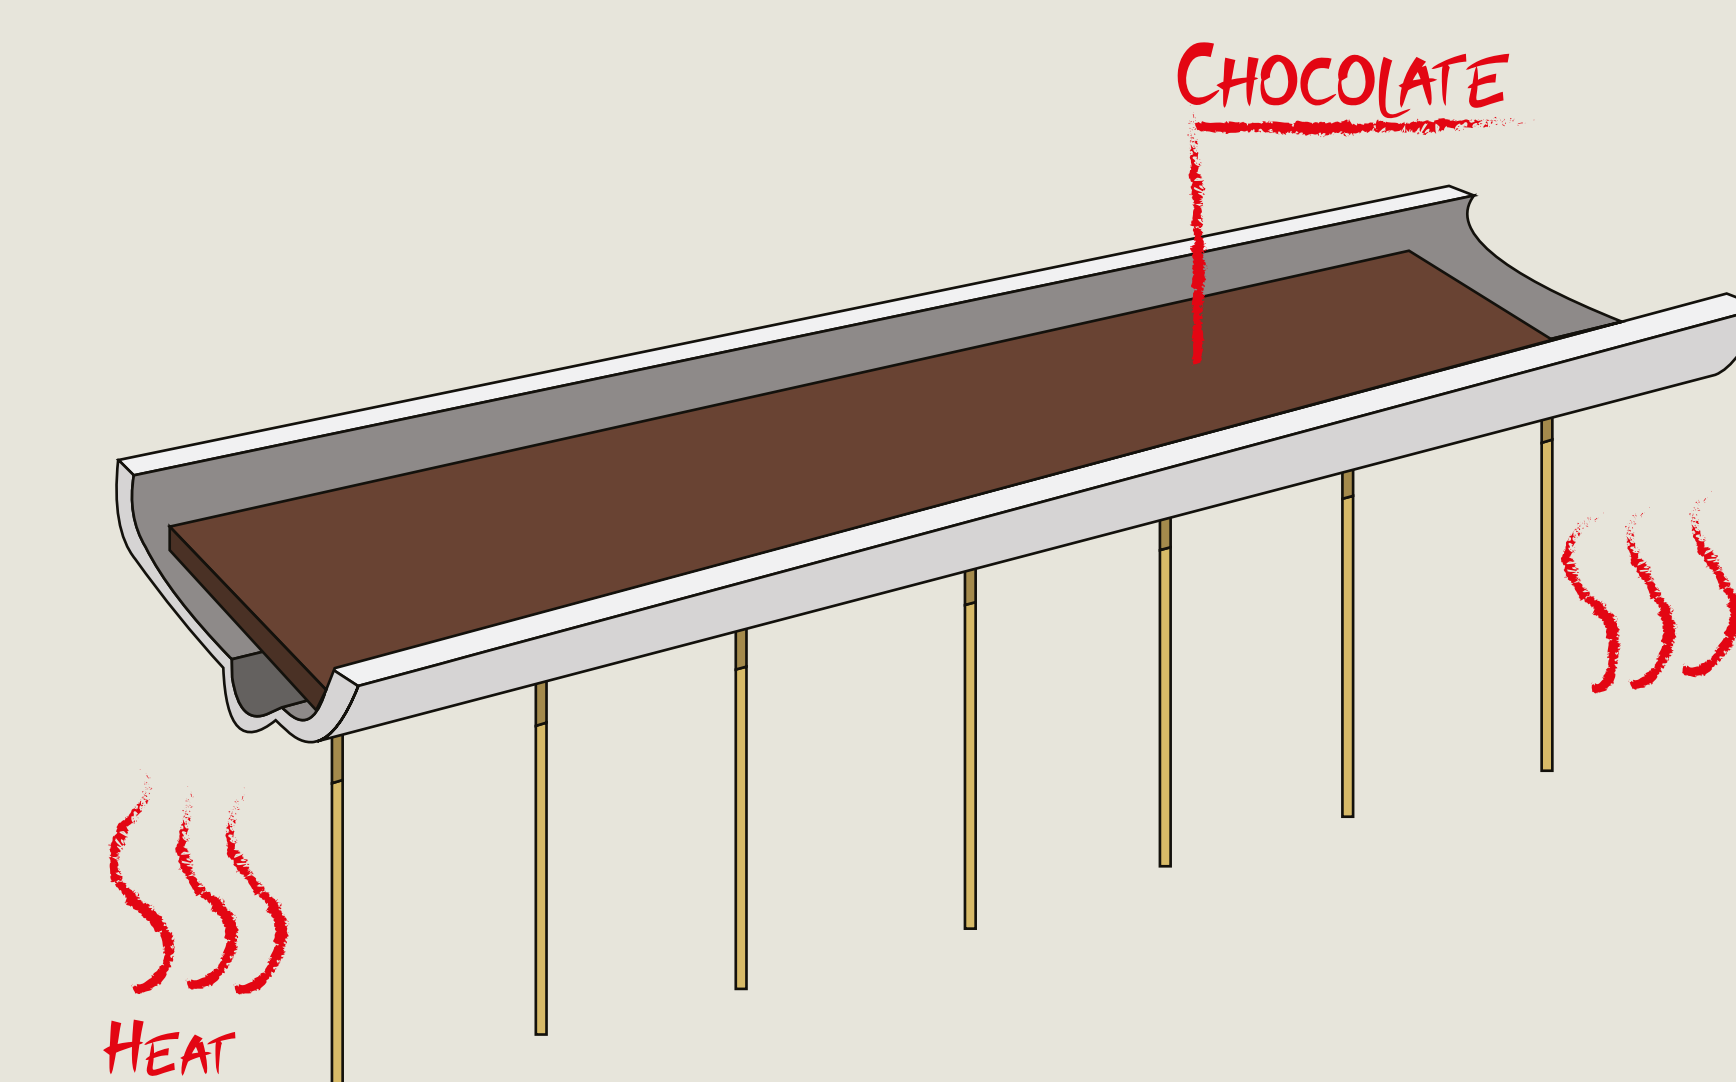

# WABI SABI

KIND  
SHAPE  
TIME  
AMORPHOUS  
ORDER  
NATURE

09.30

21.30