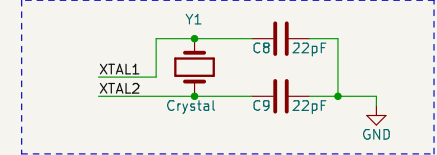

Power Supply

ISP Connector

Crystal

MCU Reset

MCU

LED Control

Mounting Holes

- H1 MountingHole
- H2 MountingHole
- H3 MountingHole
- H4 MountingHole