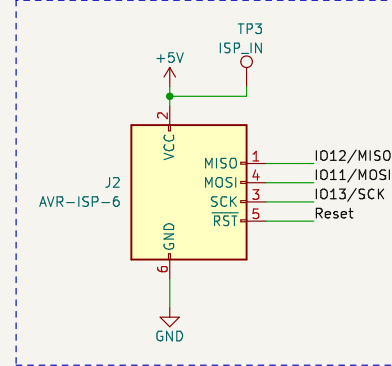

Power Supply

ISP Connector

Crystal

MCU Reset

MCU

LED Control

Mounting Holes

- H1 MountingHole
- H2 MountingHole
- H3 MountingHole
- H4 MountingHole