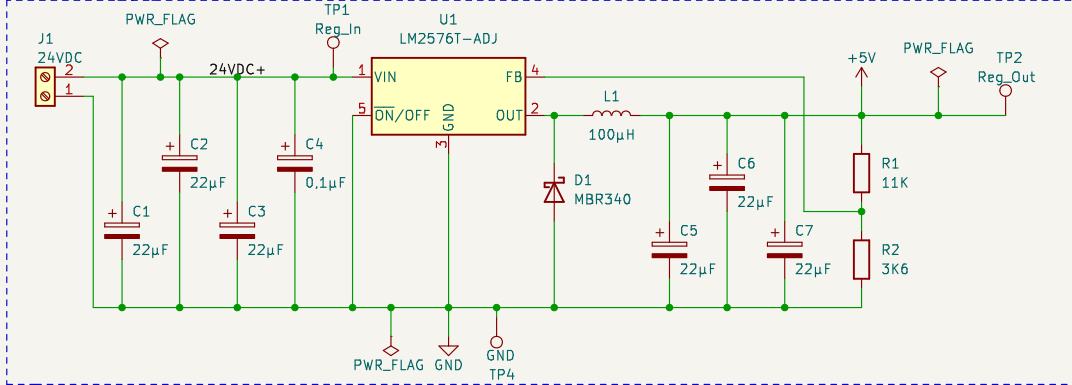

Power Supply

ISP Connector

Crystal

MCU Reset

MCU

LED Control

Mounting Holes

- H1 MountingHole
- H2 MountingHole
- H3 MountingHole
- H4 MountingHole