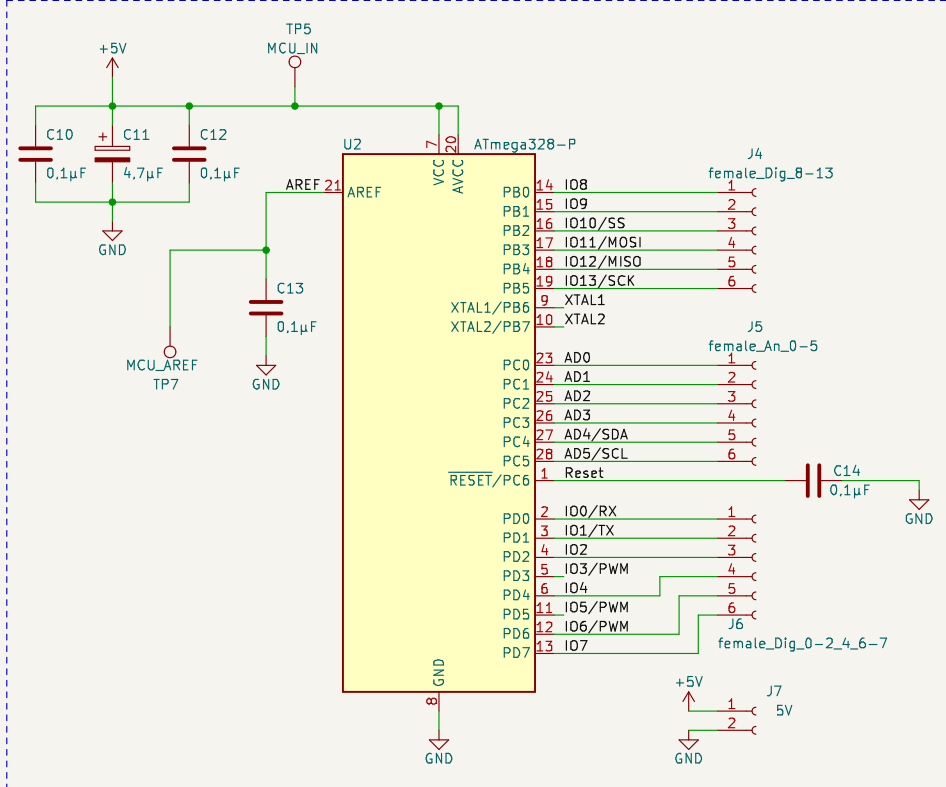

Power Supply

ISP Connector

Crystal

MCU Reset

MCU

LED Control

Mounting Holes

- H1 MountingHole
- H2 MountingHole
- H3 MountingHole
- H4 MountingHole