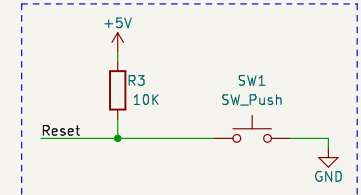

Power Supply

ISP Connector

Crystal

MCU Reset

MCU

LED Control

Mounting Holes

- H1 MountingHole
- H2 MountingHole
- H3 MountingHole
- H4 MountingHole