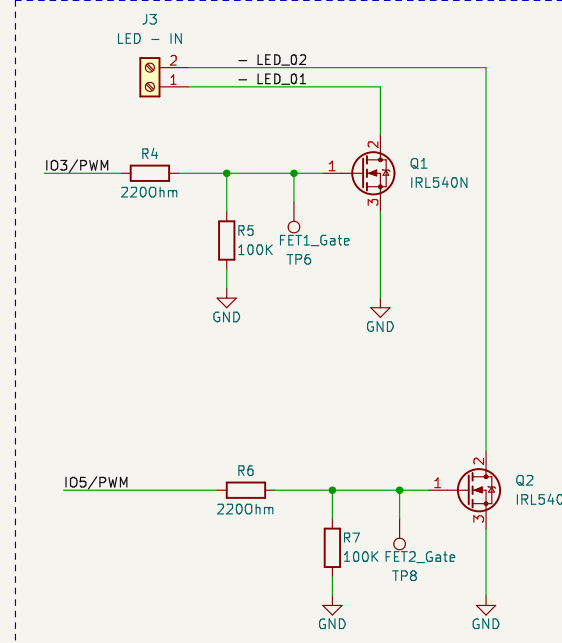

Power Supply

ISP Connector

Crystal

MCU Reset

MCU

LED Control

Mounting Holes

- H1 MountingHole
- H2 MountingHole
- H3 MountingHole
- H4 MountingHole