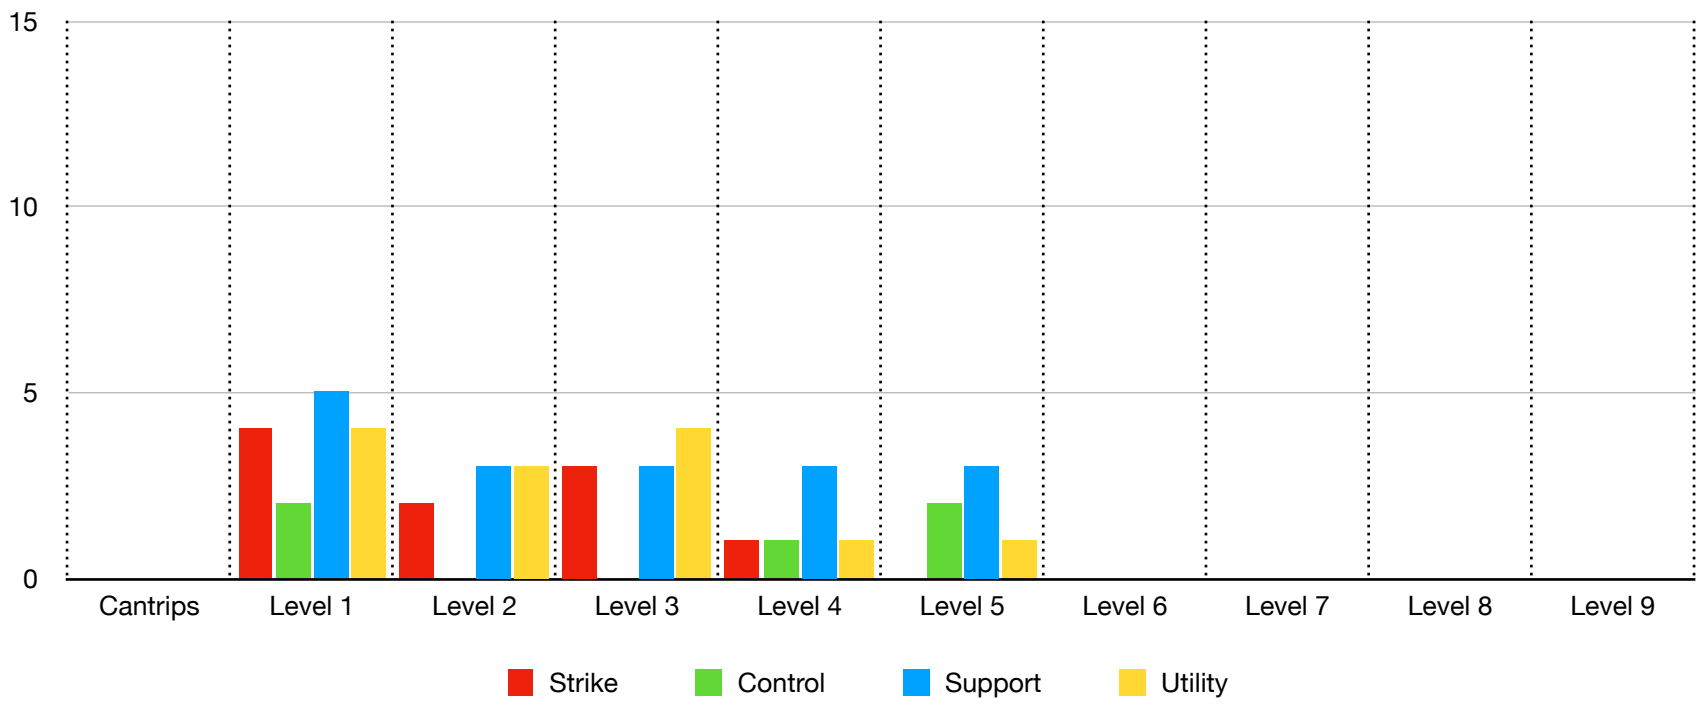

Paladin Spells

Spells by Level Breakdown

	Strike	Control	Support	Utility
Cantrips	0	0	0	0
Level 1	4	2	5	4
Level 2	2	0	3	3
Level 3	3	0	3	4
Level 4	1	1	3	1
Level 5	0	2	3	1
Level 6	0	0	0	0
Level 7	0	0	0	0
Level 8	0	0	0	0
Level 9	0	0	0	0

Totals: Strike 10, Control 5, Support 17, Utility 13

— Strike   — Control   — Support   — Utility