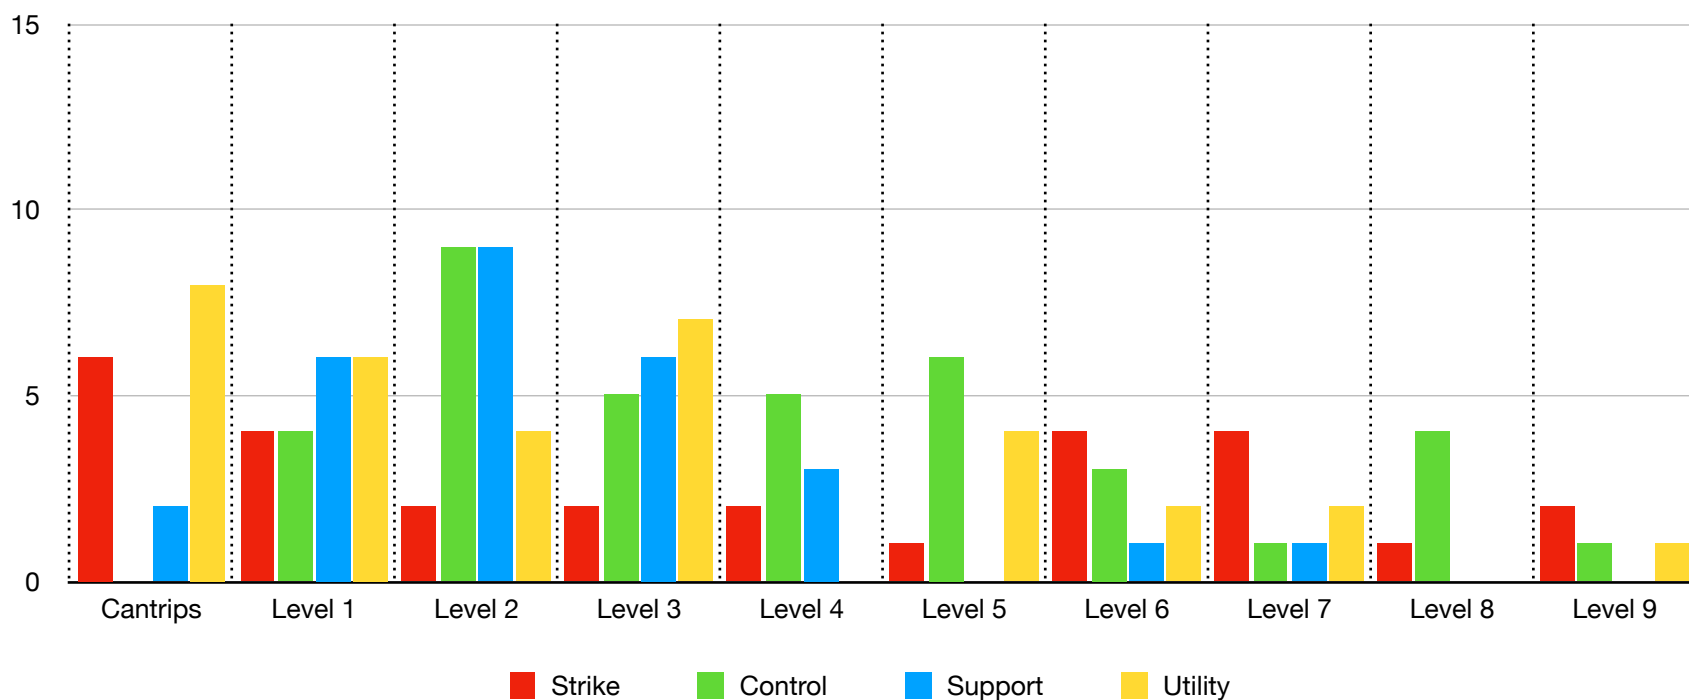

Ranger Spells

Spells by Level Breakdown

	Strike	Control	Support	Utility
Cantrips	0	0	0	0
Level 1	1	2	5	5
Level 2	1	2	5	5
Level 3	2	3	2	4
Level 4	0	2	2	1
Level 5	2	0	0	2
Level 6	0	0	0	0
Level 7	0	0	0	0
Level 8	0	0	0	0
Level 9	0	0	0	0

Totals: Strike 6, Control 9, Support 14, Utility 17

— Strike — Control — Support — Utility

Spells - Aggregate

	Strike	Control	Support	Utility
Cantrip	0	0	0	0
Level 1	1	2	5	5
Level 2	2	4	10	10
Level 3	4	7	12	14
Level 4	4	9	14	15
Level 5	6	9	14	17
Level 6	6	9	14	17
Level 7	6	9	14	17
Level 8	6	9	14	17
Level 9	6	9	14	17

Sorcerer Spells

Spells by Level Breakdown

	Strike	Control	Support	Utility
Cantrips	6	0	2	8
Level 1	4	4	6	6
Level 2	2	9	9	4
Level 3	2	5	6	7
Level 4	2	5	3	0
Level 5	1	6	0	4
Level 6	4	3	1	2
Level 7	4	1	1	2
Level 8	1	4	0	0
Level 9	2	1	0	1

Totals: Strike 28, Control 38, Support 28, Utility 34

— Strike — Control — Support — Utility

Spells - Aggregate

	Strike	Control	Support	Utility
Cantrip	6	0	2	8
Level 1	10	4	8	14
Level 2	12	13	17	18
Level 3	14	18	23	25
Level 4	16	23	26	25
Level 5	17	29	26	29
Level 6	21	32	27	31
Level 7	25	33	28	33
Level 8	26	37	28	33
Level 9	28	38	28	34