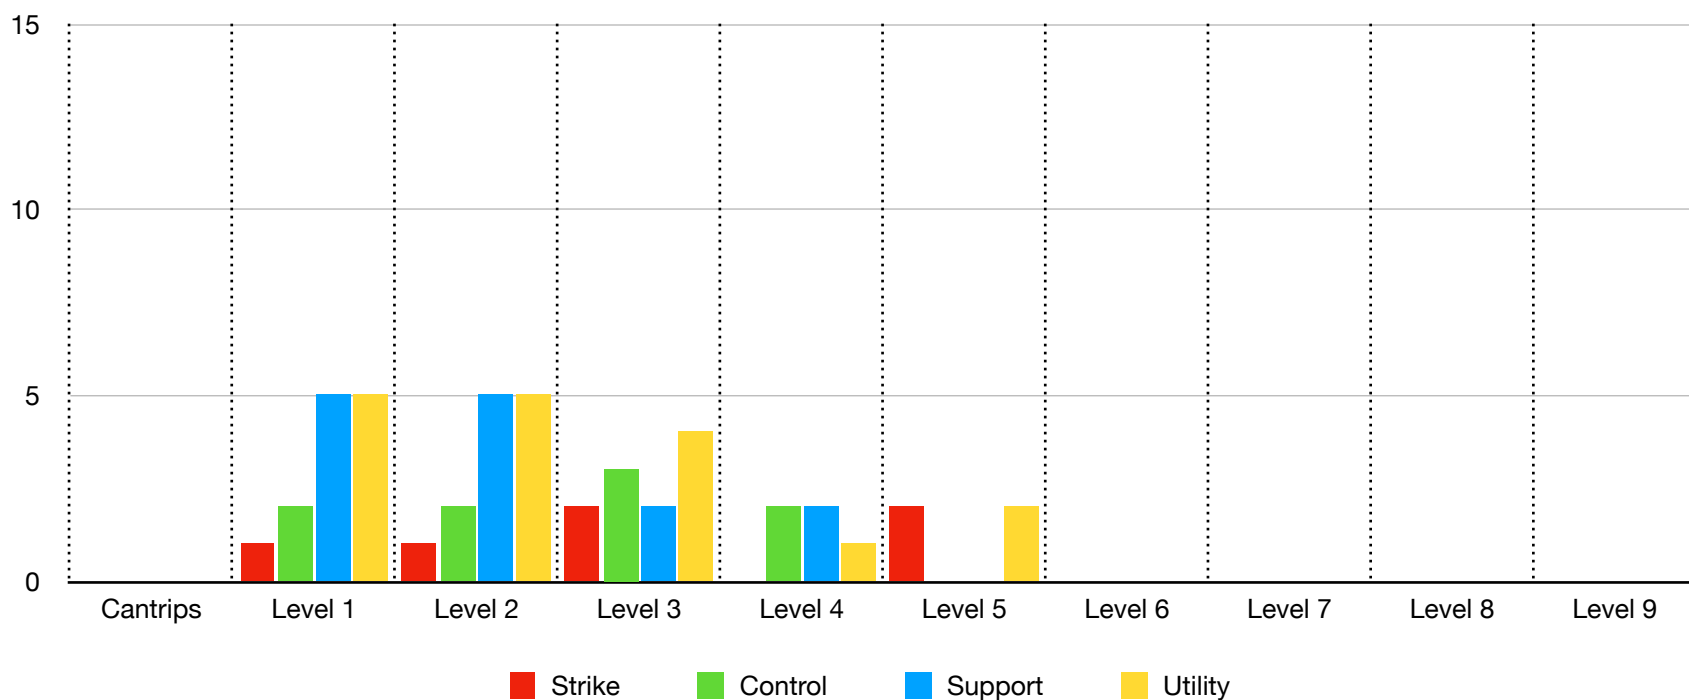

Totals: Strike 10, Control 5, Support 17, Utility 13

— Strike — Control — Support — Utility

Spells - Aggregate

	Strike	Control	Support	Utility
Cantrip	0	0	0	0
Level 1	4	2	5	4
Level 2	6	2	8	7
Level 3	9	2	11	11
Level 4	10	3	14	12
Level 5	10	5	17	13
Level 6	10	5	17	13
Level 7	10	5	17	13
Level 8	10	5	17	13
Level 9	10	5	17	13

Ranger Spells

Spells by Level Breakdown

	Strike	Control	Support	Utility
Cantrips	0	0	0	0
Level 1	1	2	5	5
Level 2	1	2	5	5
Level 3	2	3	2	4
Level 4	0	2	2	1
Level 5	2	0	0	2
Level 6	0	0	0	0
Level 7	0	0	0	0
Level 8	0	0	0	0
Level 9	0	0	0	0

Totals: Strike 6, Control 9, Support 14, Utility 17

— Strike — Control — Support — Utility

Spells - Aggregate

	Strike	Control	Support	Utility
Cantrip	0	0	0	0
Level 1	1	2	5	5
Level 2	2	4	10	10
Level 3	4	7	12	14
Level 4	4	9	14	15
Level 5	6	9	14	17
Level 6	6	9	14	17
Level 7	6	9	14	17
Level 8	6	9	14	17
Level 9	6	9	14	17