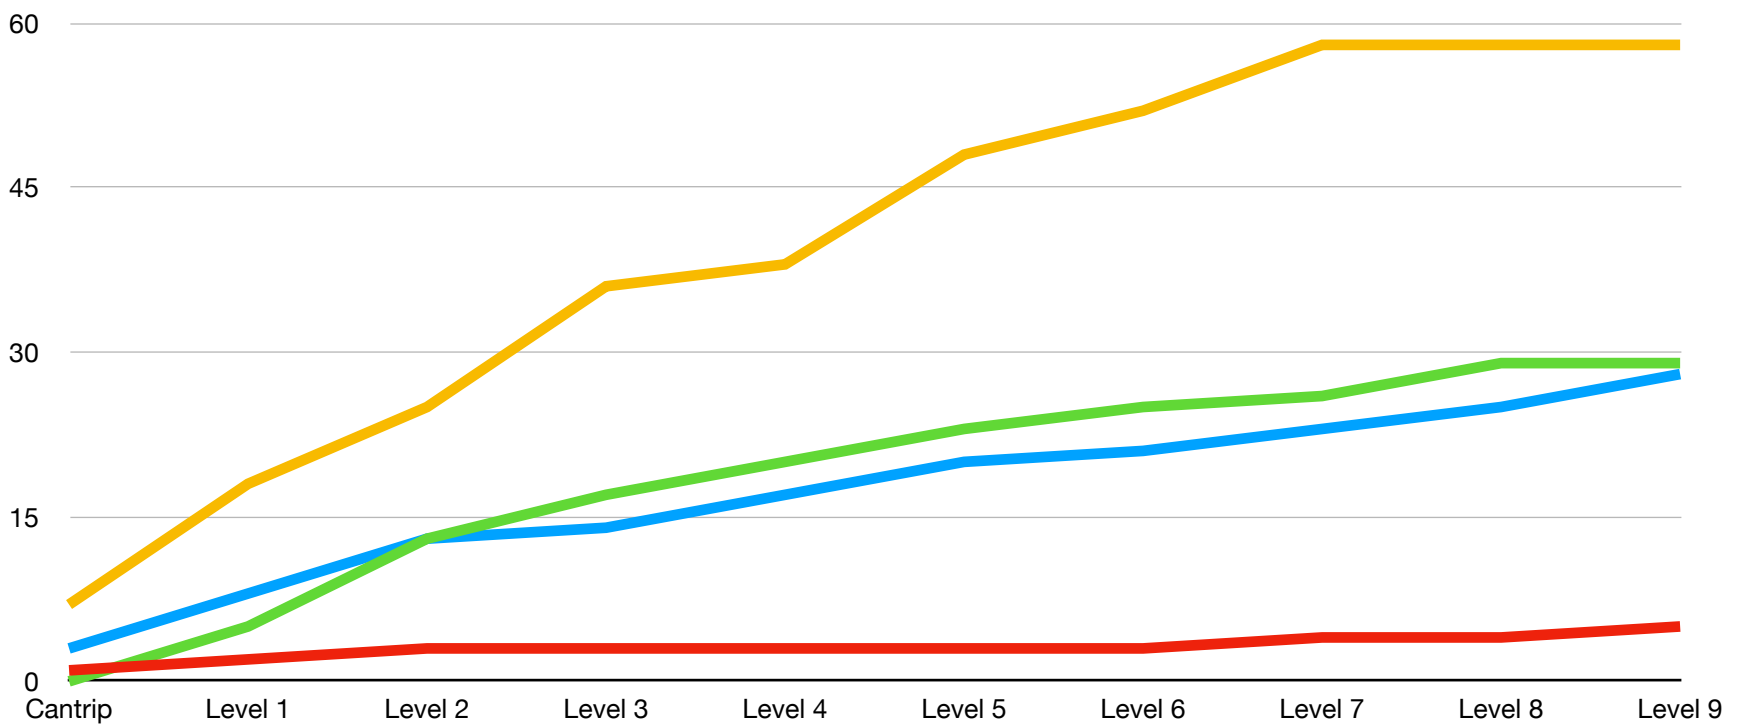

Bard Spells

Spells by Level Breakdown

	Strike	Control	Support	Utility
Cantrips	1	0	3	7
Level 1	1	5	5	11
Level 2	1	8	5	7
Level 3	0	4	1	11
Level 4	0	3	3	2
Level 5	0	3	3	10
Level 6	0	2	1	4
Level 7	1	1	2	6
Level 8	0	3	2	0
Level 9	1	0	3	0

Totals: Strike: 5, Control: 29, Support: 28, Utility: 58

— Strike — Control — Support — Utility

Spells - Aggregate

	Strike	Control	Support	Utility
Cantrip	1	0	3	7
Level 1	2	5	8	18
Level 2	3	13	13	25
Level 3	3	17	14	36
Level 4	3	20	17	38
Level 5	3	23	20	48
Level 6	3	25	21	52
Level 7	4	26	23	58
Level 8	4	29	25	58
Level 9	5	29	28	58