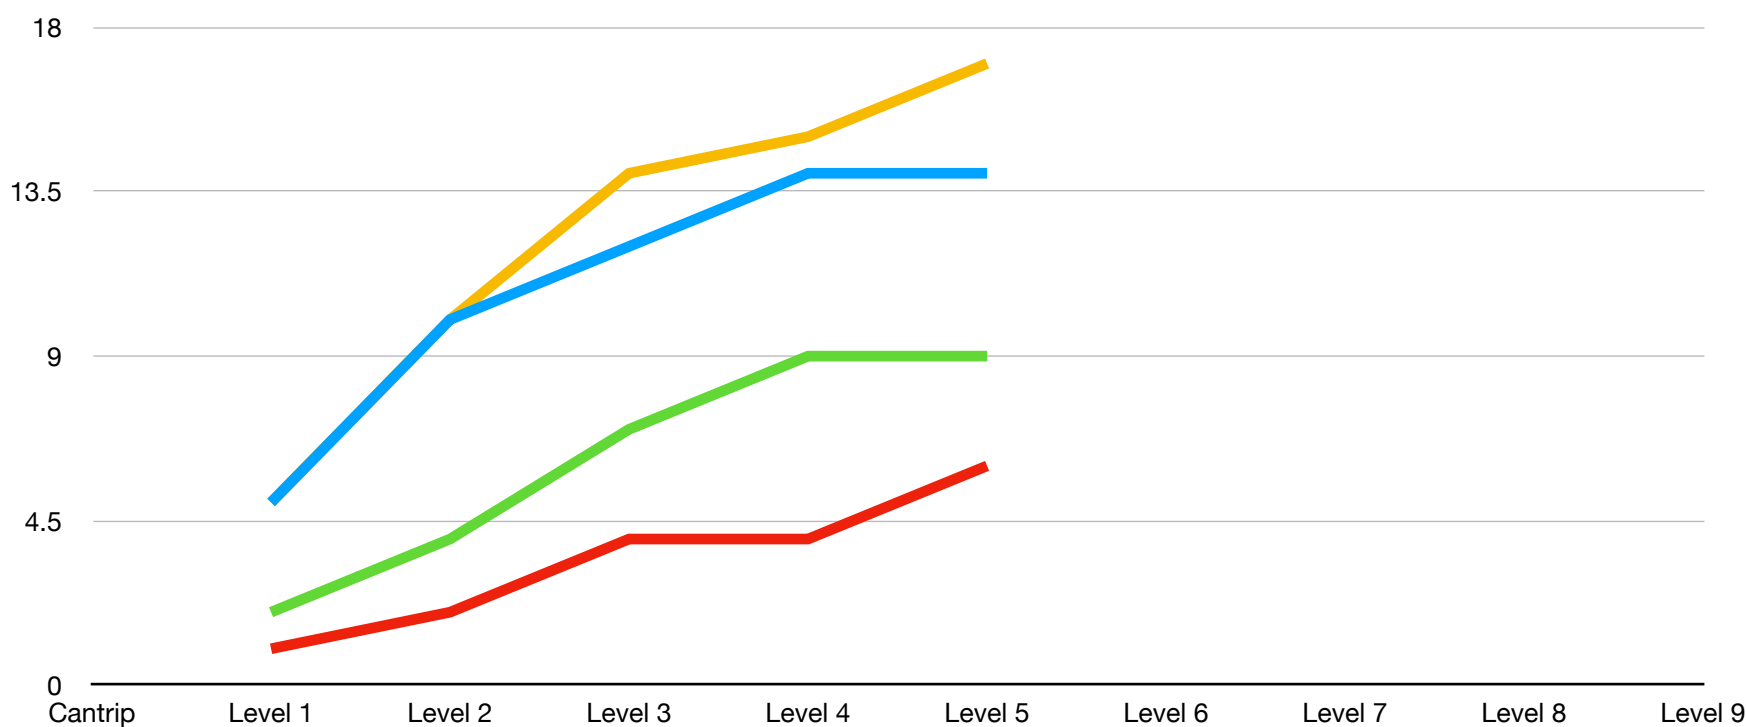

Totals: Strike 10, Control 5, Support 17, Utility 13

— Strike — Control — Support — Utility

Spells - Aggregate

	Strike	Control	Support	Utility
Cantrip	0	0	0	0
Level 1	4	2	5	4
Level 2	6	2	8	7
Level 3	9	2	11	11
Level 4	10	3	14	12
Level 5	10	5	17	13
Level 6	10	5	17	13
Level 7	10	5	17	13
Level 8	10	5	17	13
Level 9	10	5	17	13

Ranger Spells

Spells by Level Breakdown

	Strike	Control	Support	Utility
Cantrips	0	0	0	0
Level 1	1	2	5	5
Level 2	1	2	5	5
Level 3	2	3	2	4
Level 4	0	2	2	1
Level 5	2	0	0	2
Level 6	0	0	0	0
Level 7	0	0	0	0
Level 8	0	0	0	0
Level 9	0	0	0	0

Totals: Strike 6, Control 9, Support 14, Utility 17

— Strike — Control — Support — Utility

Spells - Aggregate

	Strike	Control	Support	Utility
Cantrip	0	0	0	0
Level 1	1	2	5	5
Level 2	2	4	10	10
Level 3	4	7	12	14
Level 4	4	9	14	15
Level 5	6	9	14	17
Level 6	6	9	14	17
Level 7	6	9	14	17
Level 8	6	9	14	17
Level 9	6	9	14	17