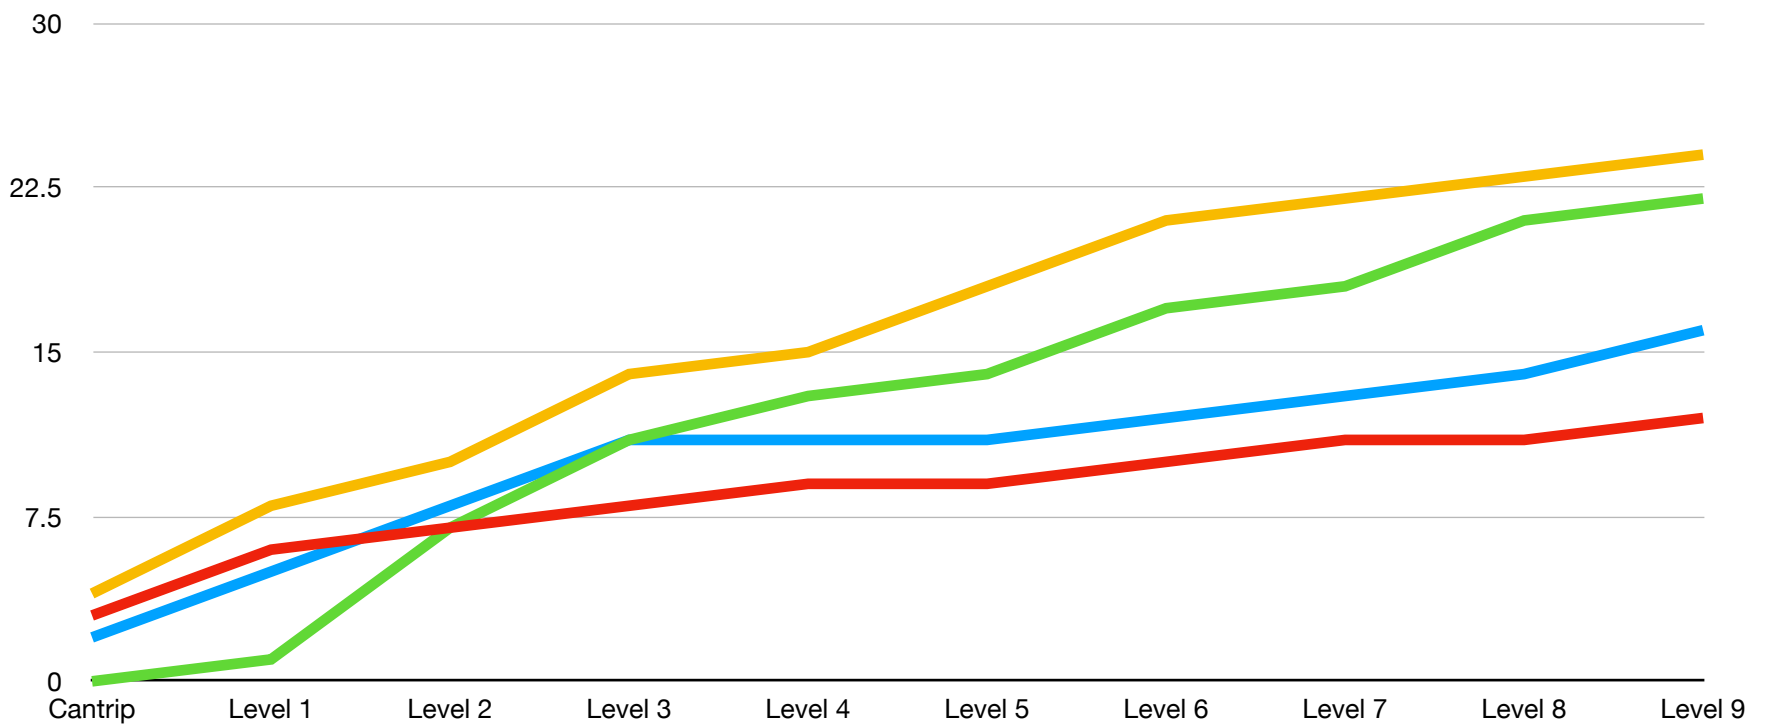

Totals: Strike 28, Control 38, Support 28, Utility 34

— Strike — Control — Support — Utility

Spells - Aggregate

	Strike	Control	Support	Utility
Cantrip	6	0	2	8
Level 1	10	4	8	14
Level 2	12	13	17	18
Level 3	14	18	23	25
Level 4	16	23	26	25
Level 5	17	29	26	29
Level 6	21	32	27	31
Level 7	25	33	28	33
Level 8	26	37	28	33
Level 9	28	38	28	34

Warlock Spells

Spells by Level Breakdown

	Strike	Control	Support	Utility
Cantrips	3	0	2	4
Level 1	3	1	3	4
Level 2	1	6	3	2
Level 3	1	4	3	4
Level 4	1	2	0	1
Level 5	0	1	0	3
Level 6	1	3	1	3
Level 7	1	1	1	1
Level 8	0	3	1	1
Level 9	1	1	2	1

Totals: Strike 12, Control 22, Support 16, Utility 24

— Strike — Control — Support — Utility

Spells - Aggregate

	Strike	Control	Support	Utility
Cantrip	3	0	2	4
Level 1	6	1	5	8
Level 2	7	7	8	10
Level 3	8	11	11	14
Level 4	9	13	11	15
Level 5	9	14	11	18
Level 6	10	17	12	21
Level 7	11	18	13	22
Level 8	11	21	14	23
Level 9	12	22	16	24