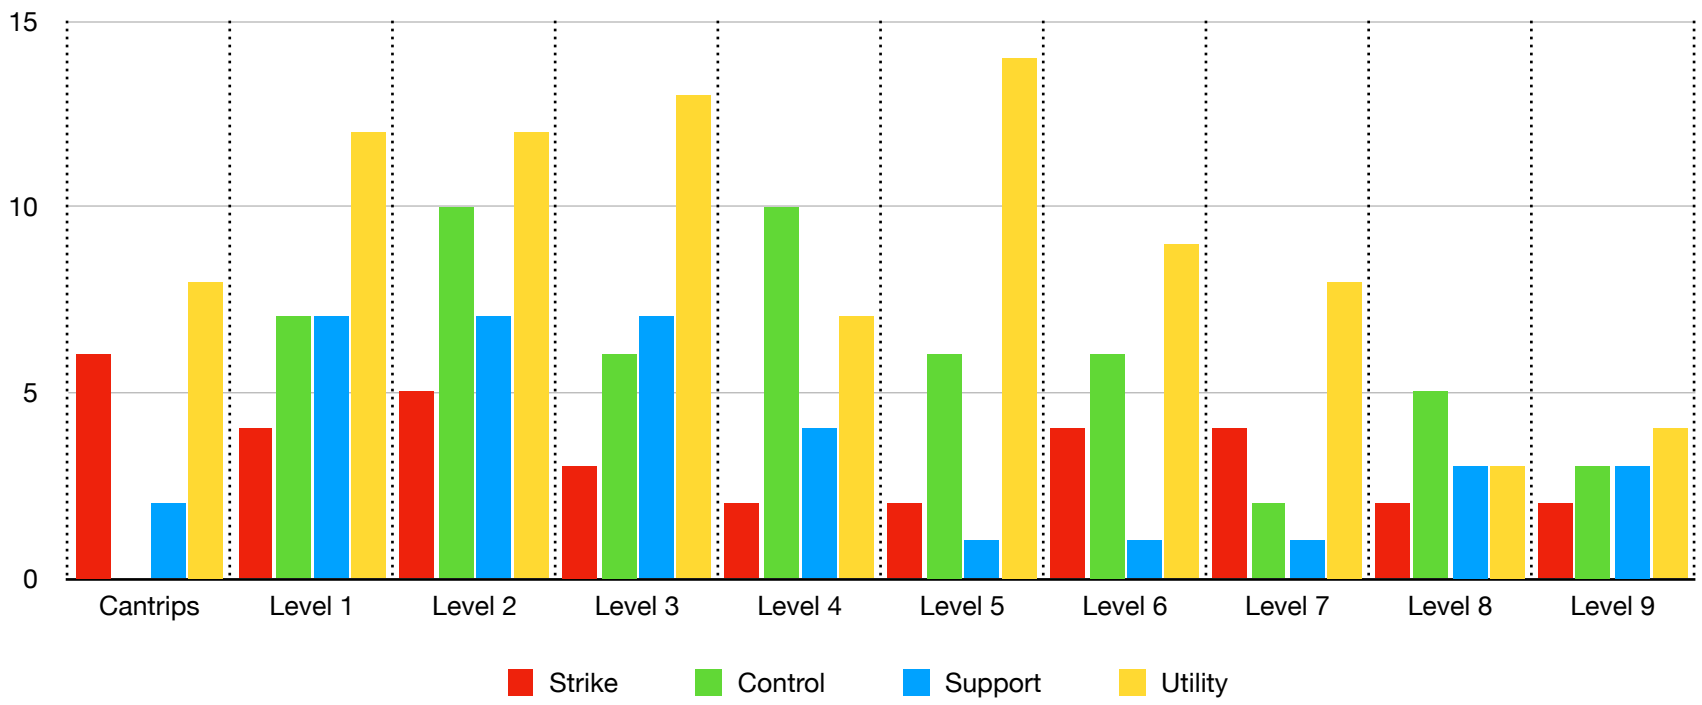

Warlock Spells

Spells by Level Breakdown

	Strike	Control	Support	Utility
Cantrips	3	0	2	4
Level 1	3	1	3	4
Level 2	1	6	3	2
Level 3	1	4	3	4
Level 4	1	2	0	1
Level 5	0	1	0	3
Level 6	1	3	1	3
Level 7	1	1	1	1
Level 8	0	3	1	1
Level 9	1	1	2	1

Totals: Strike 12, Control 22, Support 16, Utility 24

— Strike — Control — Support — Utility

Spells - Aggregate

	Strike	Control	Support	Utility
Cantrip	3	0	2	4
Level 1	6	1	5	8
Level 2	7	7	8	10
Level 3	8	11	11	14
Level 4	9	13	11	15
Level 5	9	14	11	18
Level 6	10	17	12	21
Level 7	11	18	13	22
Level 8	11	21	14	23
Level 9	12	22	16	24

Wizard Spells

Spells by Level Breakdown

	Strike	Control	Support	Utility
Cantrips	6	0	2	8
Level 1	4	7	7	12
Level 2	5	10	7	12
Level 3	3	6	7	13
Level 4	2	10	4	7
Level 5	2	6	1	14
Level 6	4	6	1	9
Level 7	4	2	1	8
Level 8	2	5	3	3
Level 9	2	3	3	4

Totals: Strike 34, Control 55, Support 36, Utility 90

Spells - Aggregate

	Strike	Control	Support	Utility
Cantrip	6	0	2	8
Level 1	10	7	9	20
Level 2	15	17	16	32
Level 3	18	23	23	45
Level 4	20	33	27	52
Level 5	22	39	28	66
Level 6	26	45	29	75
Level 7	30	47	30	83
Level 8	32	52	33	86
Level 9	34	55	36	90