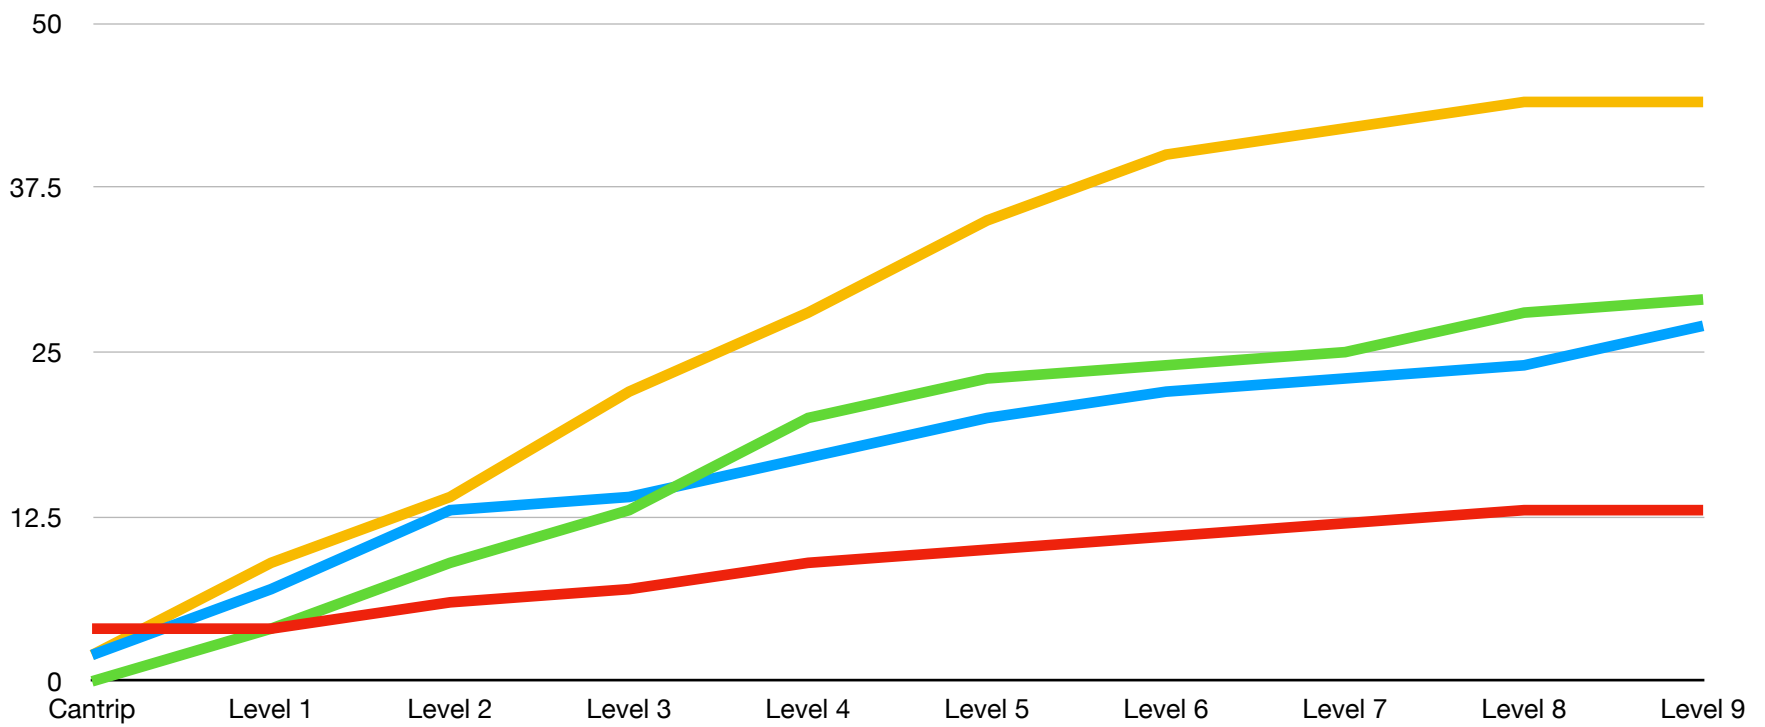

Totals: Strike: 5, Control: 29, Support: 28, Utility: 58

— Strike — Control — Support — Utility

Spells - Aggregate

	Strike	Control	Support	Utility
Cantrip	1	0	3	7
Level 1	2	5	8	18
Level 2	3	13	13	25
Level 3	3	17	14	36
Level 4	3	20	17	38
Level 5	3	23	20	48
Level 6	3	25	21	52
Level 7	4	26	23	58
Level 8	4	29	25	58
Level 9	5	29	28	58

Druid Spells

Spells by Level Breakdown

	Strike	Control	Support	Utility
Cantrips	4	0	2	2
Level 1	0	4	5	7
Level 2	2	5	6	5
Level 3	1	4	1	8
Level 4	2	7	3	6
Level 5	1	3	3	7
Level 6	1	1	2	4
Level 7	1	1	1	2
Level 8	1	3	1	2
Level 9	0	1	3	0

Totals: Strike 13, Control 29, Support 27, Utility 44

— Strike — Control — Support — Utility

Spells - Aggregate

	Strike	Control	Support	Utility
Cantrip	4	0	2	2
Level 1	4	4	7	9
Level 2	6	9	13	14
Level 3	7	13	14	22
Level 4	9	20	17	28
Level 5	10	23	20	35
Level 6	11	24	22	40
Level 7	12	25	23	42
Level 8	13	28	24	44
Level 9	13	29	27	44