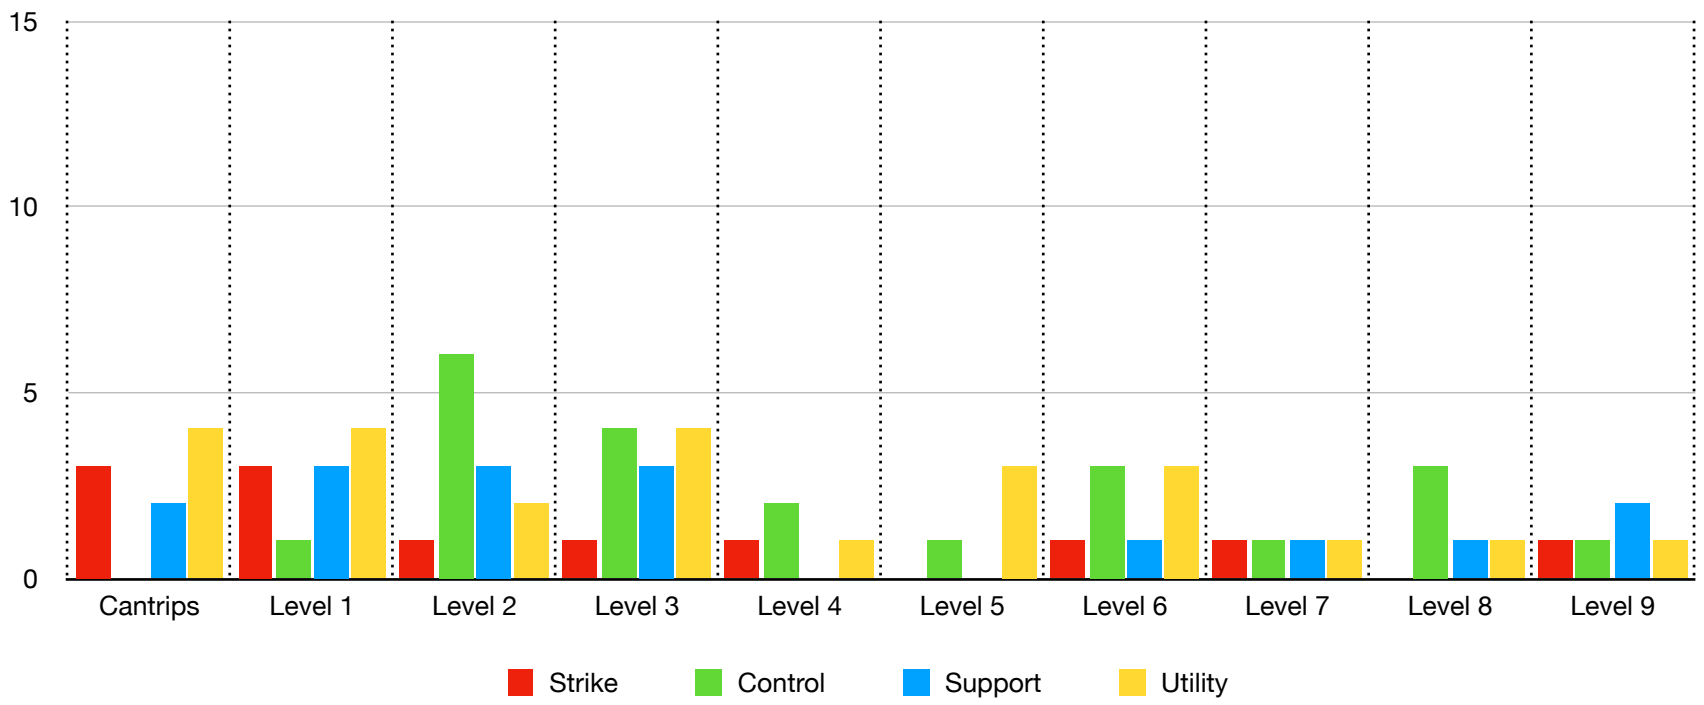

Sorcerer Spells

Spells by Level Breakdown

	Strike	Control	Support	Utility
Cantrips	6	0	2	8
Level 1	4	4	6	6
Level 2	2	9	9	4
Level 3	2	5	6	7
Level 4	2	5	3	0
Level 5	1	6	0	4
Level 6	4	3	1	2
Level 7	4	1	1	2
Level 8	1	4	0	0
Level 9	2	1	0	1

Totals: Strike 28, Control 38, Support 28, Utility 34

— Strike — Control — Support — Utility

Spells - Aggregate

	Strike	Control	Support	Utility
Cantrip	6	0	2	8
Level 1	10	4	8	14
Level 2	12	13	17	18
Level 3	14	18	23	25
Level 4	16	23	26	25
Level 5	17	29	26	29
Level 6	21	32	27	31
Level 7	25	33	28	33
Level 8	26	37	28	33
Level 9	28	38	28	34

Warlock Spells

Spells by Level Breakdown

	Strike	Control	Support	Utility
Cantrips	3	0	2	4
Level 1	3	1	3	4
Level 2	1	6	3	2
Level 3	1	4	3	4
Level 4	1	2	0	1
Level 5	0	1	0	3
Level 6	1	3	1	3
Level 7	1	1	1	1
Level 8	0	3	1	1
Level 9	1	1	2	1

Totals: Strike 12, Control 22, Support 16, Utility 24

— Strike — Control — Support — Utility

Spells - Aggregate

	Strike	Control	Support	Utility
Cantrip	3	0	2	4
Level 1	6	1	5	8
Level 2	7	7	8	10
Level 3	8	11	11	14
Level 4	9	13	11	15
Level 5	9	14	11	18
Level 6	10	17	12	21
Level 7	11	18	13	22
Level 8	11	21	14	23
Level 9	12	22	16	24