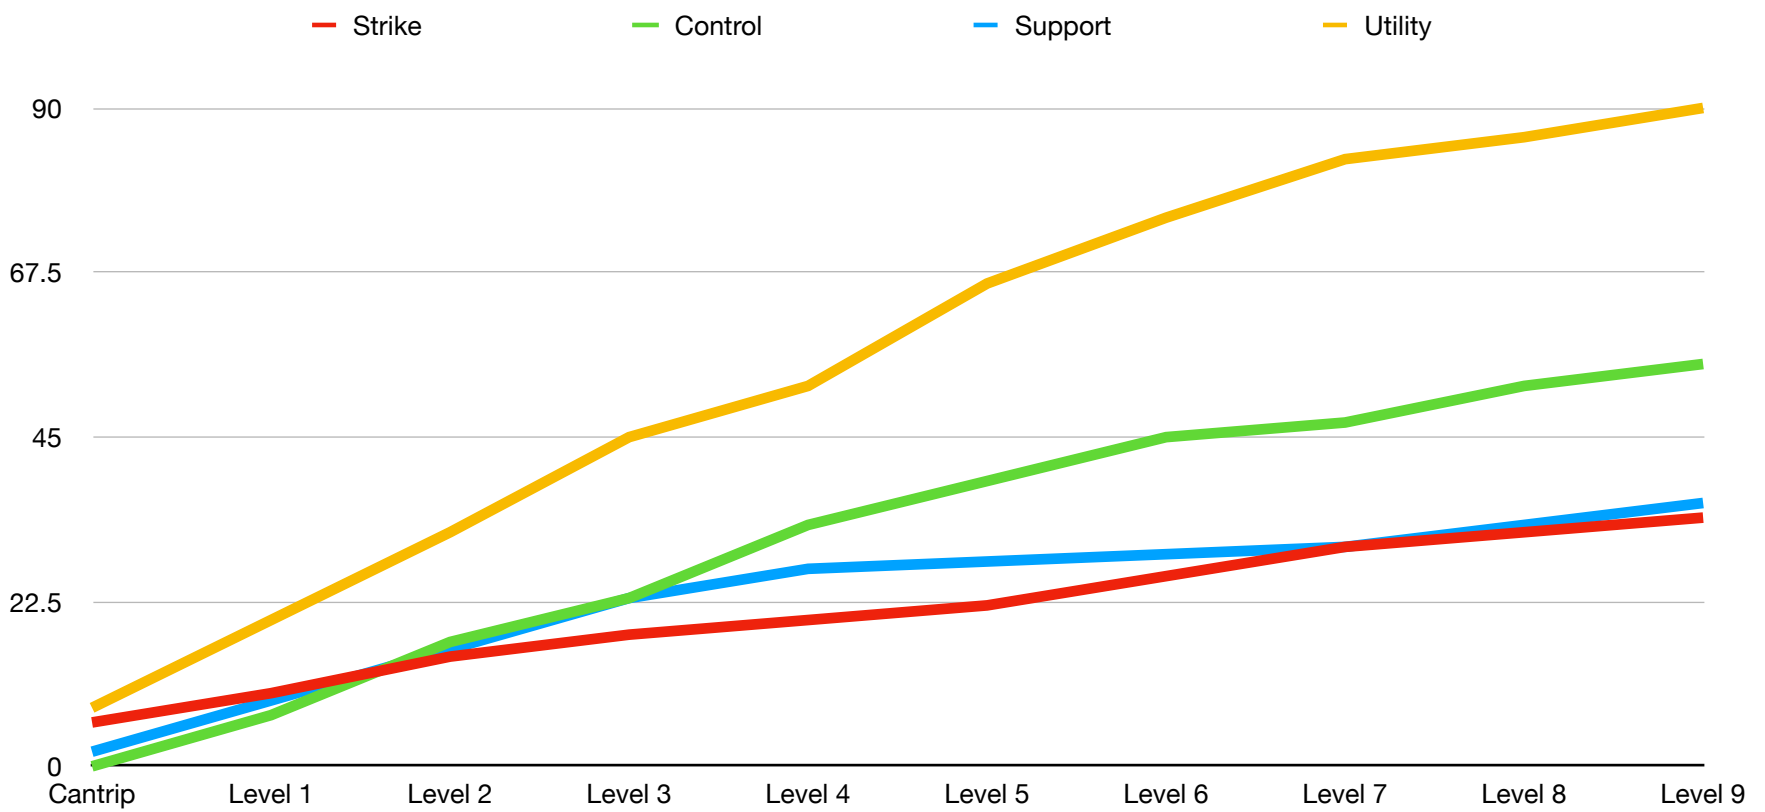

Spells - Aggregate

	Strike	Control	Support	Utility
Cantrip	6	0	2	8
Level 1	10	7	9	20
Level 2	15	17	16	32
Level 3	18	23	23	45
Level 4	20	33	27	52
Level 5	22	39	28	66
Level 6	26	45	29	75
Level 7	30	47	30	83
Level 8	32	52	33	86
Level 9	34	55	36	90