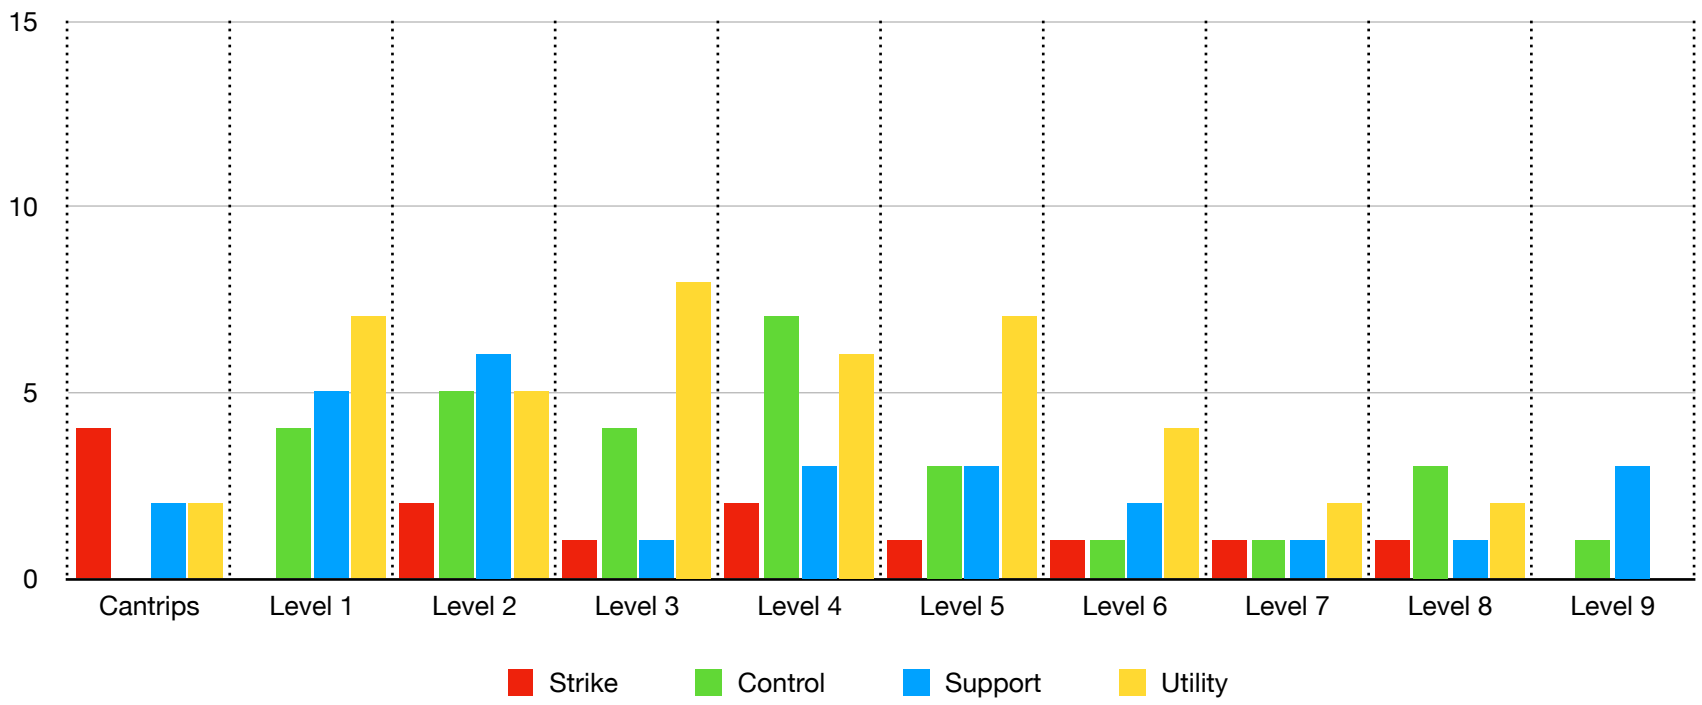

Druid Spells

Spells by Level Breakdown

	Strike	Control	Support	Utility
Cantrips	4	0	2	2
Level 1	0	4	5	7
Level 2	2	5	6	5
Level 3	1	4	1	8
Level 4	2	7	3	6
Level 5	1	3	3	7
Level 6	1	1	2	4
Level 7	1	1	1	2
Level 8	1	3	1	2
Level 9	0	1	3	0

Totals: Strike 13, Control 29, Support 27, Utility 44

— Strike   — Control   — Support   — Utility