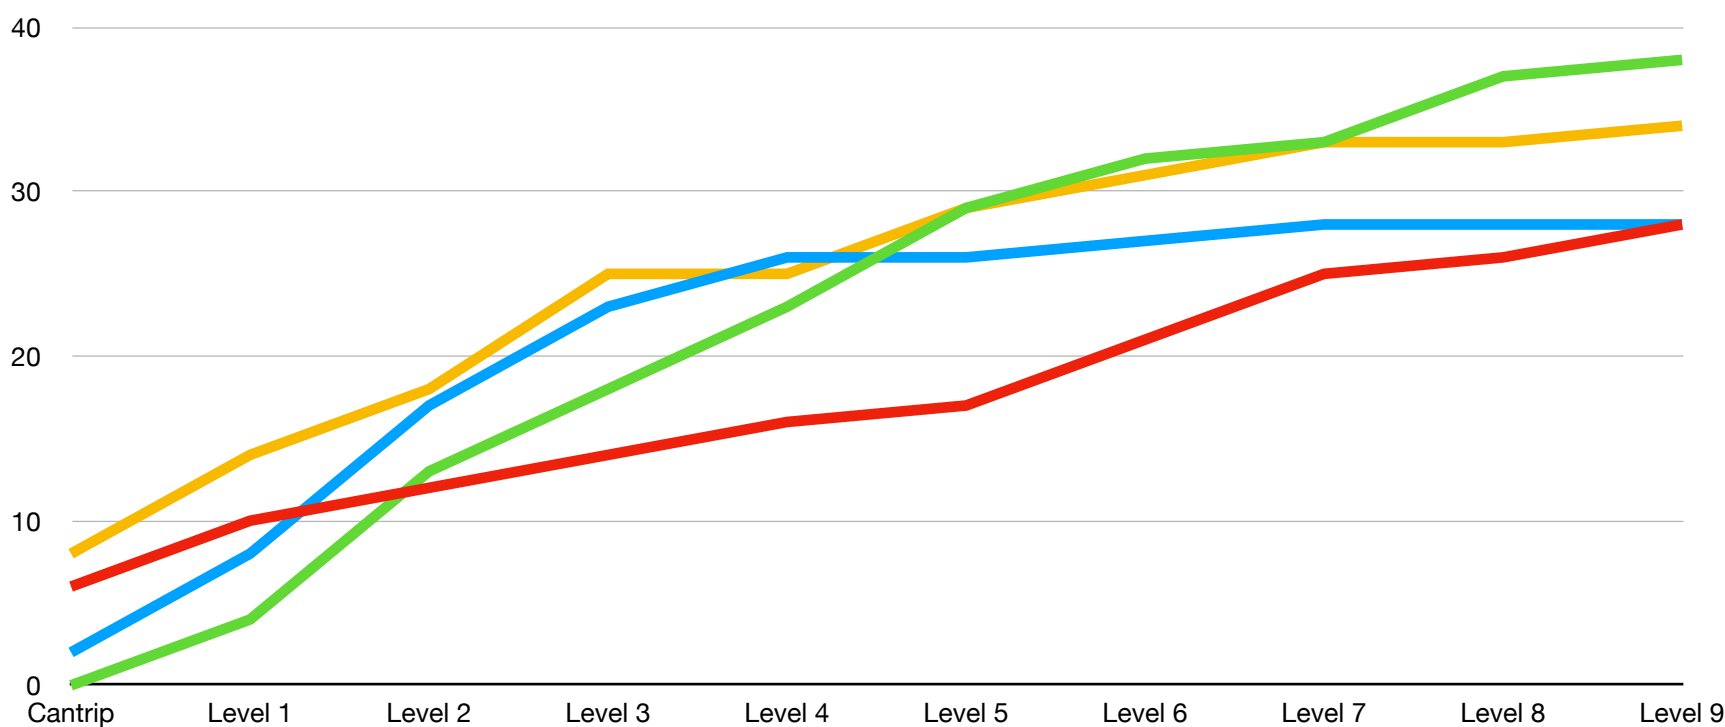

Totals: Strike 6, Control 9, Support 14, Utility 17

— Strike — Control — Support — Utility

Spells - Aggregate

	Strike	Control	Support	Utility
Cantrip	0	0	0	0
Level 1	1	2	5	5
Level 2	2	4	10	10
Level 3	4	7	12	14
Level 4	4	9	14	15
Level 5	6	9	14	17
Level 6	6	9	14	17
Level 7	6	9	14	17
Level 8	6	9	14	17
Level 9	6	9	14	17

Sorcerer Spells

Spells by Level Breakdown

	Strike	Control	Support	Utility
Cantrips	6	0	2	8
Level 1	4	4	6	6
Level 2	2	9	9	4
Level 3	2	5	6	7
Level 4	2	5	3	0
Level 5	1	6	0	4
Level 6	4	3	1	2
Level 7	4	1	1	2
Level 8	1	4	0	0
Level 9	2	1	0	1

Totals: Strike 28, Control 38, Support 28, Utility 34

— Strike — Control — Support — Utility

Spells - Aggregate

	Strike	Control	Support	Utility
Cantrip	6	0	2	8
Level 1	10	4	8	14
Level 2	12	13	17	18
Level 3	14	18	23	25
Level 4	16	23	26	25
Level 5	17	29	26	29
Level 6	21	32	27	31
Level 7	25	33	28	33
Level 8	26	37	28	33
Level 9	28	38	28	34