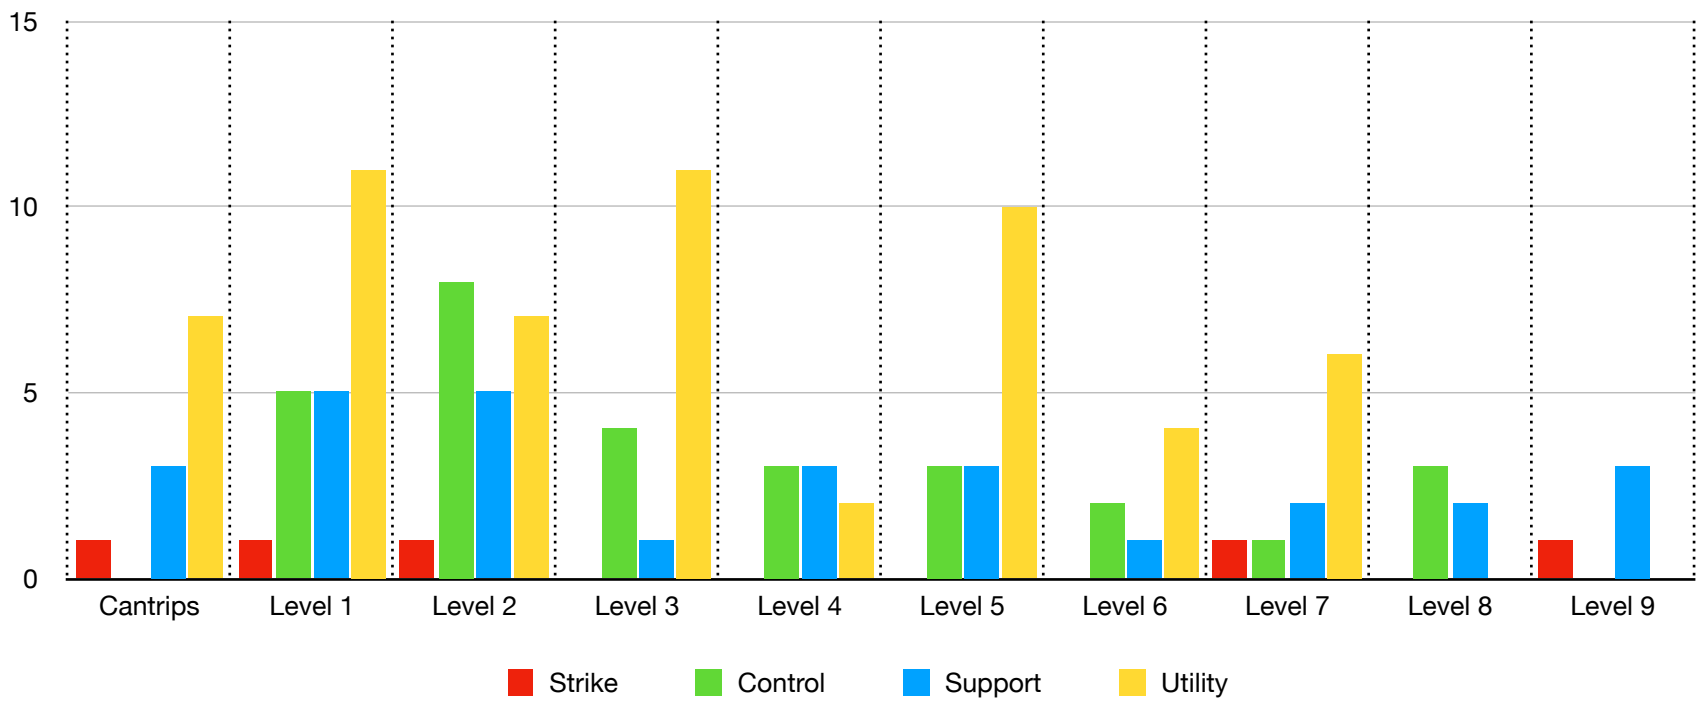

Bard Spells

Spells by Level Breakdown

	Strike	Control	Support	Utility
Cantrips	1	0	3	7
Level 1	1	5	5	11
Level 2	1	8	5	7
Level 3	0	4	1	11
Level 4	0	3	3	2
Level 5	0	3	3	10
Level 6	0	2	1	4
Level 7	1	1	2	6
Level 8	0	3	2	0
Level 9	1	0	3	0

Totals: Strike: 5, Control: 29, Support: 28, Utility: 58

— Strike   — Control   — Support   — Utility