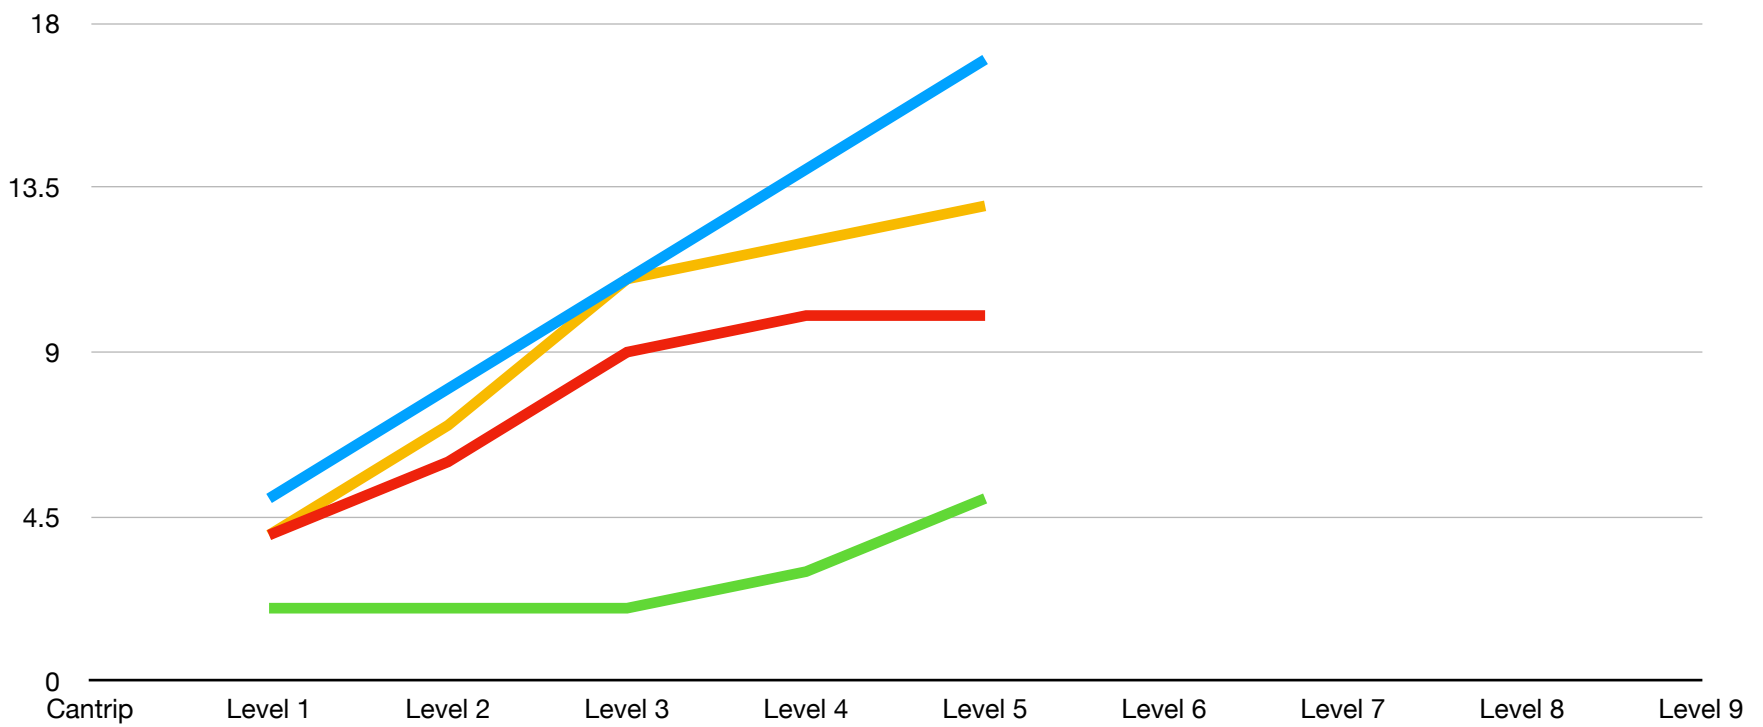

Paladin Spells

Spells by Level Breakdown

	Strike	Control	Support	Utility
Cantrips	0	0	0	0
Level 1	4	2	5	4
Level 2	2	0	3	3
Level 3	3	0	3	4
Level 4	1	1	3	1
Level 5	0	2	3	1
Level 6	0	0	0	0
Level 7	0	0	0	0
Level 8	0	0	0	0
Level 9	0	0	0	0

Totals: Strike 10, Control 5, Support 17, Utility 13

— Strike — Control — Support — Utility

Spells - Aggregate

	Strike	Control	Support	Utility
Cantrip	0	0	0	0
Level 1	4	2	5	4
Level 2	6	2	8	7
Level 3	9	2	11	11
Level 4	10	3	14	12
Level 5	10	5	17	13
Level 6	10	5	17	13
Level 7	10	5	17	13
Level 8	10	5	17	13
Level 9	10	5	17	13