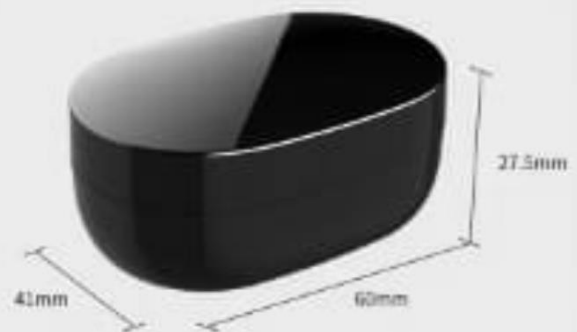

Warm reminder: there may be errors in manual measurement, please refer to the actual received

product type	Bluetooth version
TWS wireless bluetooth headset	Bluetooth 5.0
Speaker size	Transmission distance
∅ 10mm	8~10m
Frequency Range	impedance
20Hz-20KHz	32Ω ± 15%
Sensitivity	Signal to noise ratio
-42dB ± 3dB	> 68dB
Distortion	Charging port
< 5%	Type-C