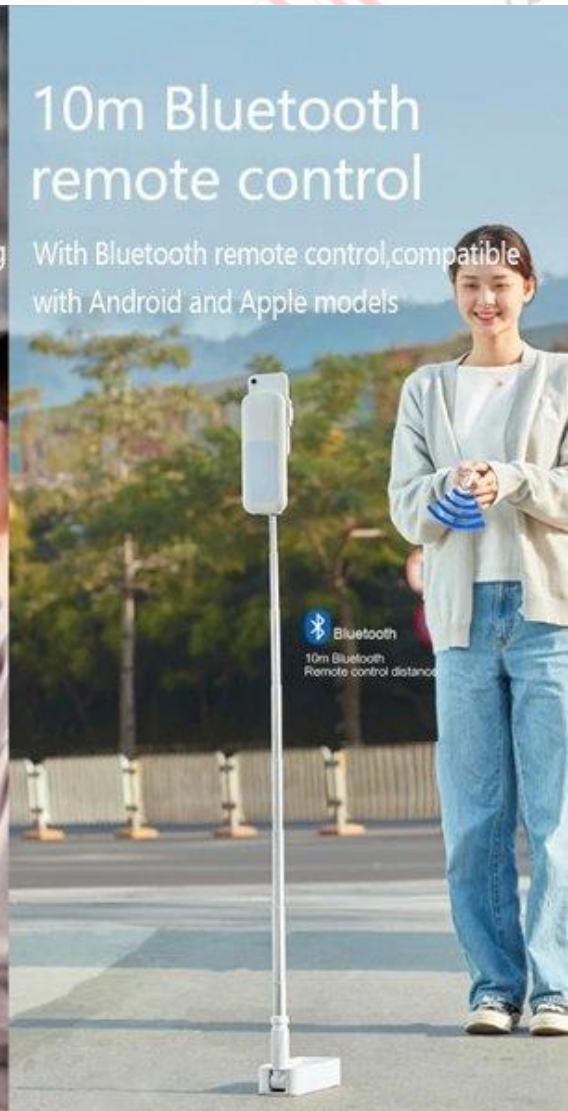

Take out the remote control and connect the Bluetooth of mobile phone

05

Put the phone into the bracket

06

Adjust the telescopic rod to the appropriate height

Comfortable without glare

Dry eyes will not appear for a long time live broadcast
Can be used as a desk lamp for study and work

Chargeable Long standby

Built-in 1000mAh high-capacity battery, meeting
4-12 hours of long-time wireless shooting

10m Bluetooth remote control

With Bluetooth remote control, compatible
with Android and Apple models