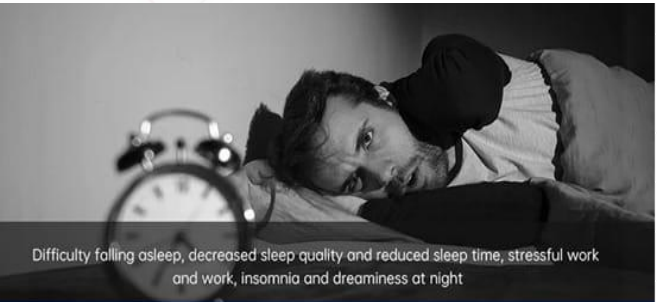

**BUILT-IN SOUND
8 WHITE NOISE SONGS**

**Space Dog Smart 2.0
Mobile APP control
Smart Life&Tuya Smart**

Difficulty falling asleep, decreased sleep quality and reduced sleep time, stressful work and work, insomnia and dreaminess at night

Comes with eight types of white noise

These white noises sound similar to ocean waves, sea breeze, rain, waterfalls, or dynamic wind, etc. White noise is a healing sound that can help us relax, improve sleep, and focus. Great help.