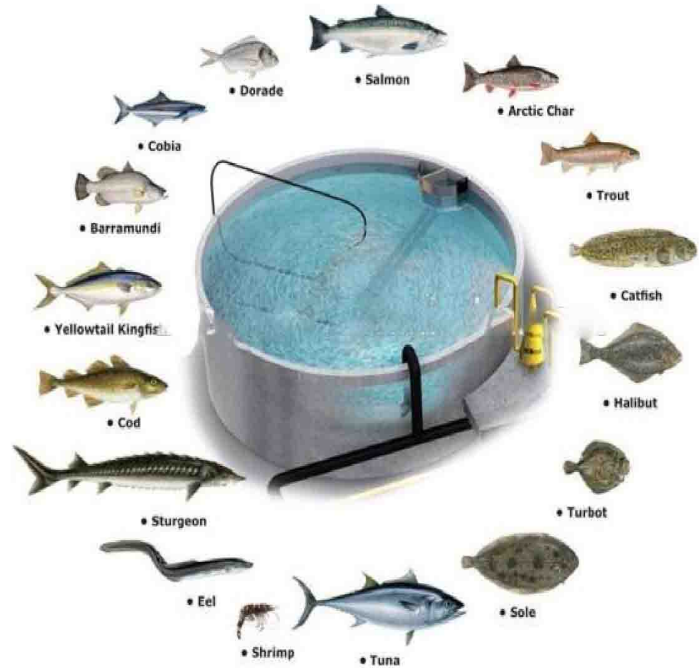

ماكينة صناعة العلف  
Animal Feeds Machine

Dimension: 1100\*2450\*1250mm  
Voltage: 220V/380V  
Power: 3KW  
Capacity: 500kg/h

ماكينة علف الاسماك  
**Floating Fish Feed Machine**

Dimension: 1100\*2450\*1250mm  
Voltage: 220V/380V  
Power: 3KW  
Capacity: 500kg/h

مزرعة أسماك في الاماكن المغلقة  
**Indoor Fish Farming**

- # General planning of the complete project.
- # Detailed design of the fish pools including piping System and the working.
- # Planning of the different recirculation systems according to the fish biology and production goal.