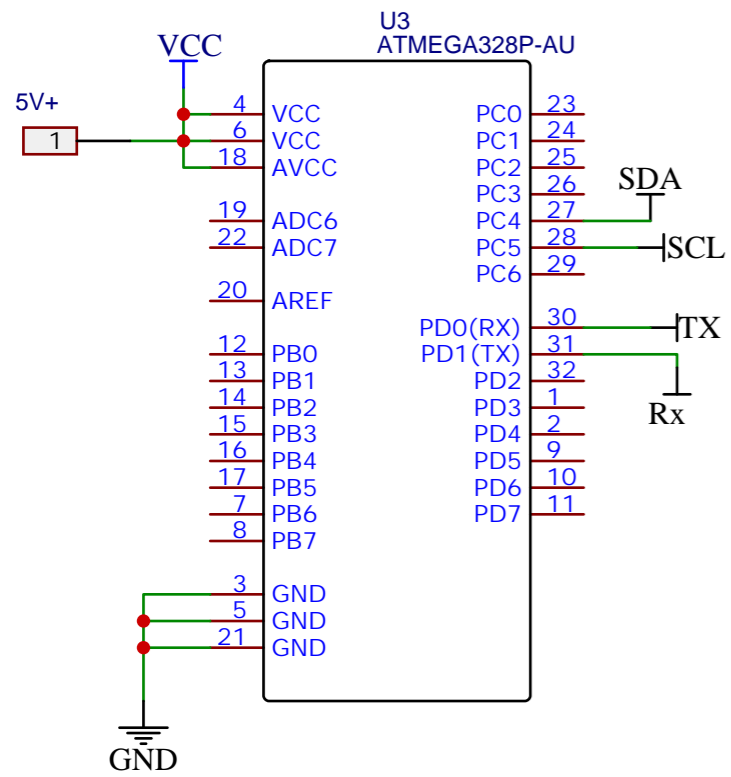

Bluetooth(slave & master)

MPU-6050(sensor)

Atmega328p

TITLE: Sheet_1		REV: 1.0
	Company: Your Company	Sheet: 1/1
	Date: 2021-03-30	Drawn By: Accers