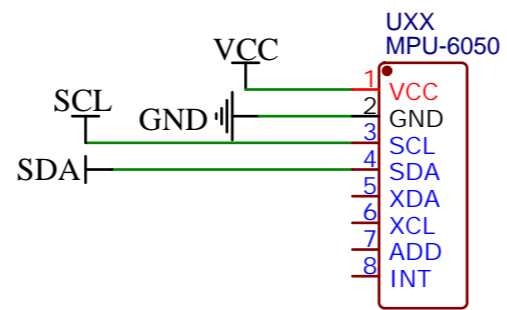

Bluetooth(slave & master)

MPU-6050(sensor)

Atmega328p

TITLE: Sheet_1		REV: 1.0
	Company: Your Company	Sheet: 1/1
	Date: 2021-03-30	Drawn By: Accers