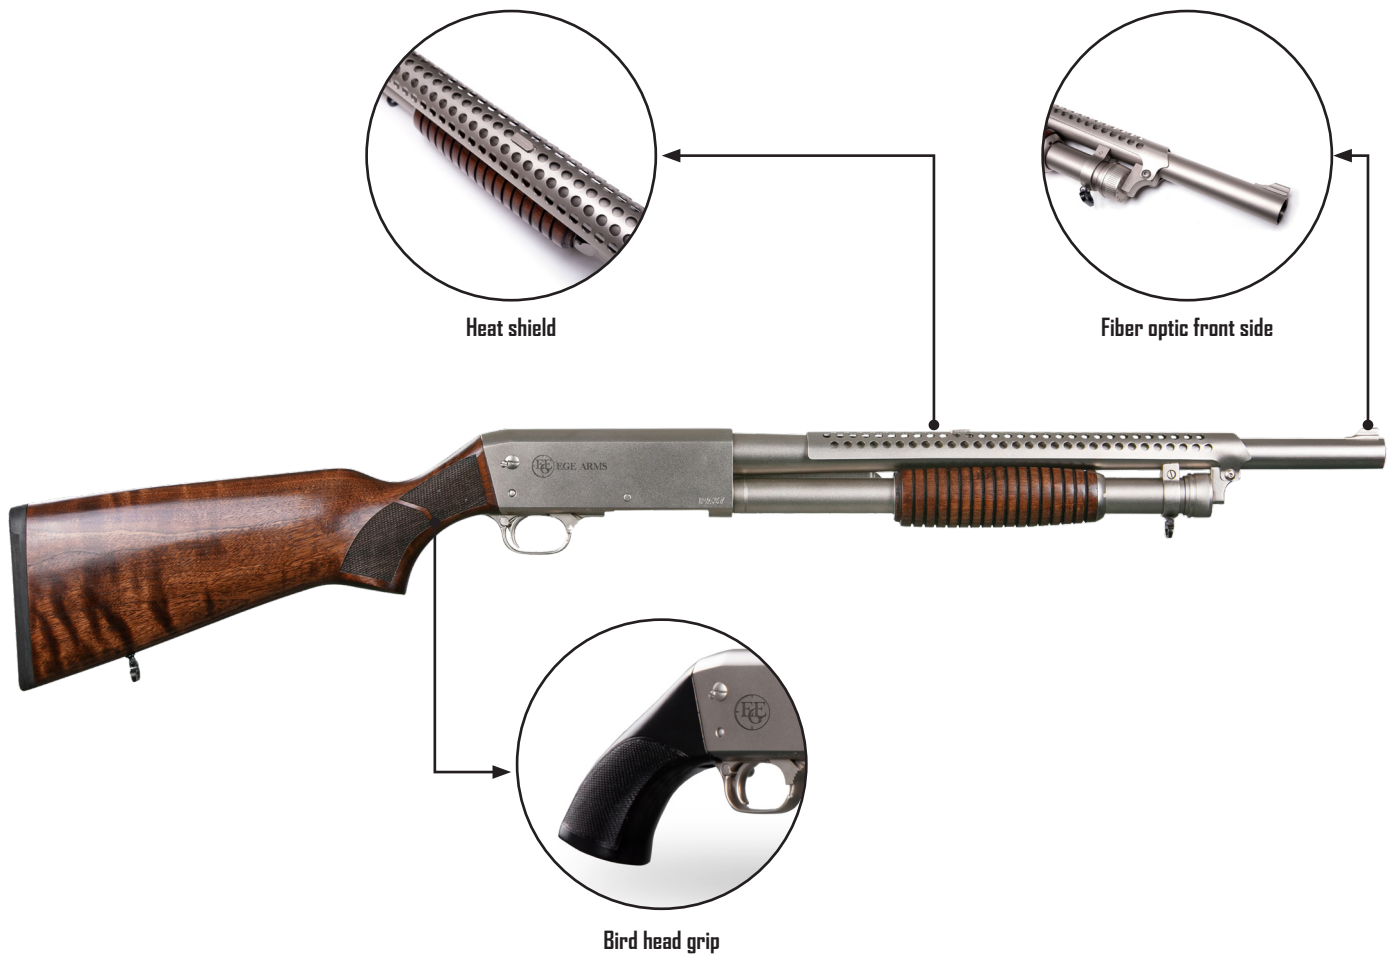

EGE ARMS PA37 FEATURES

EGE ARMS PA37 FEATURES