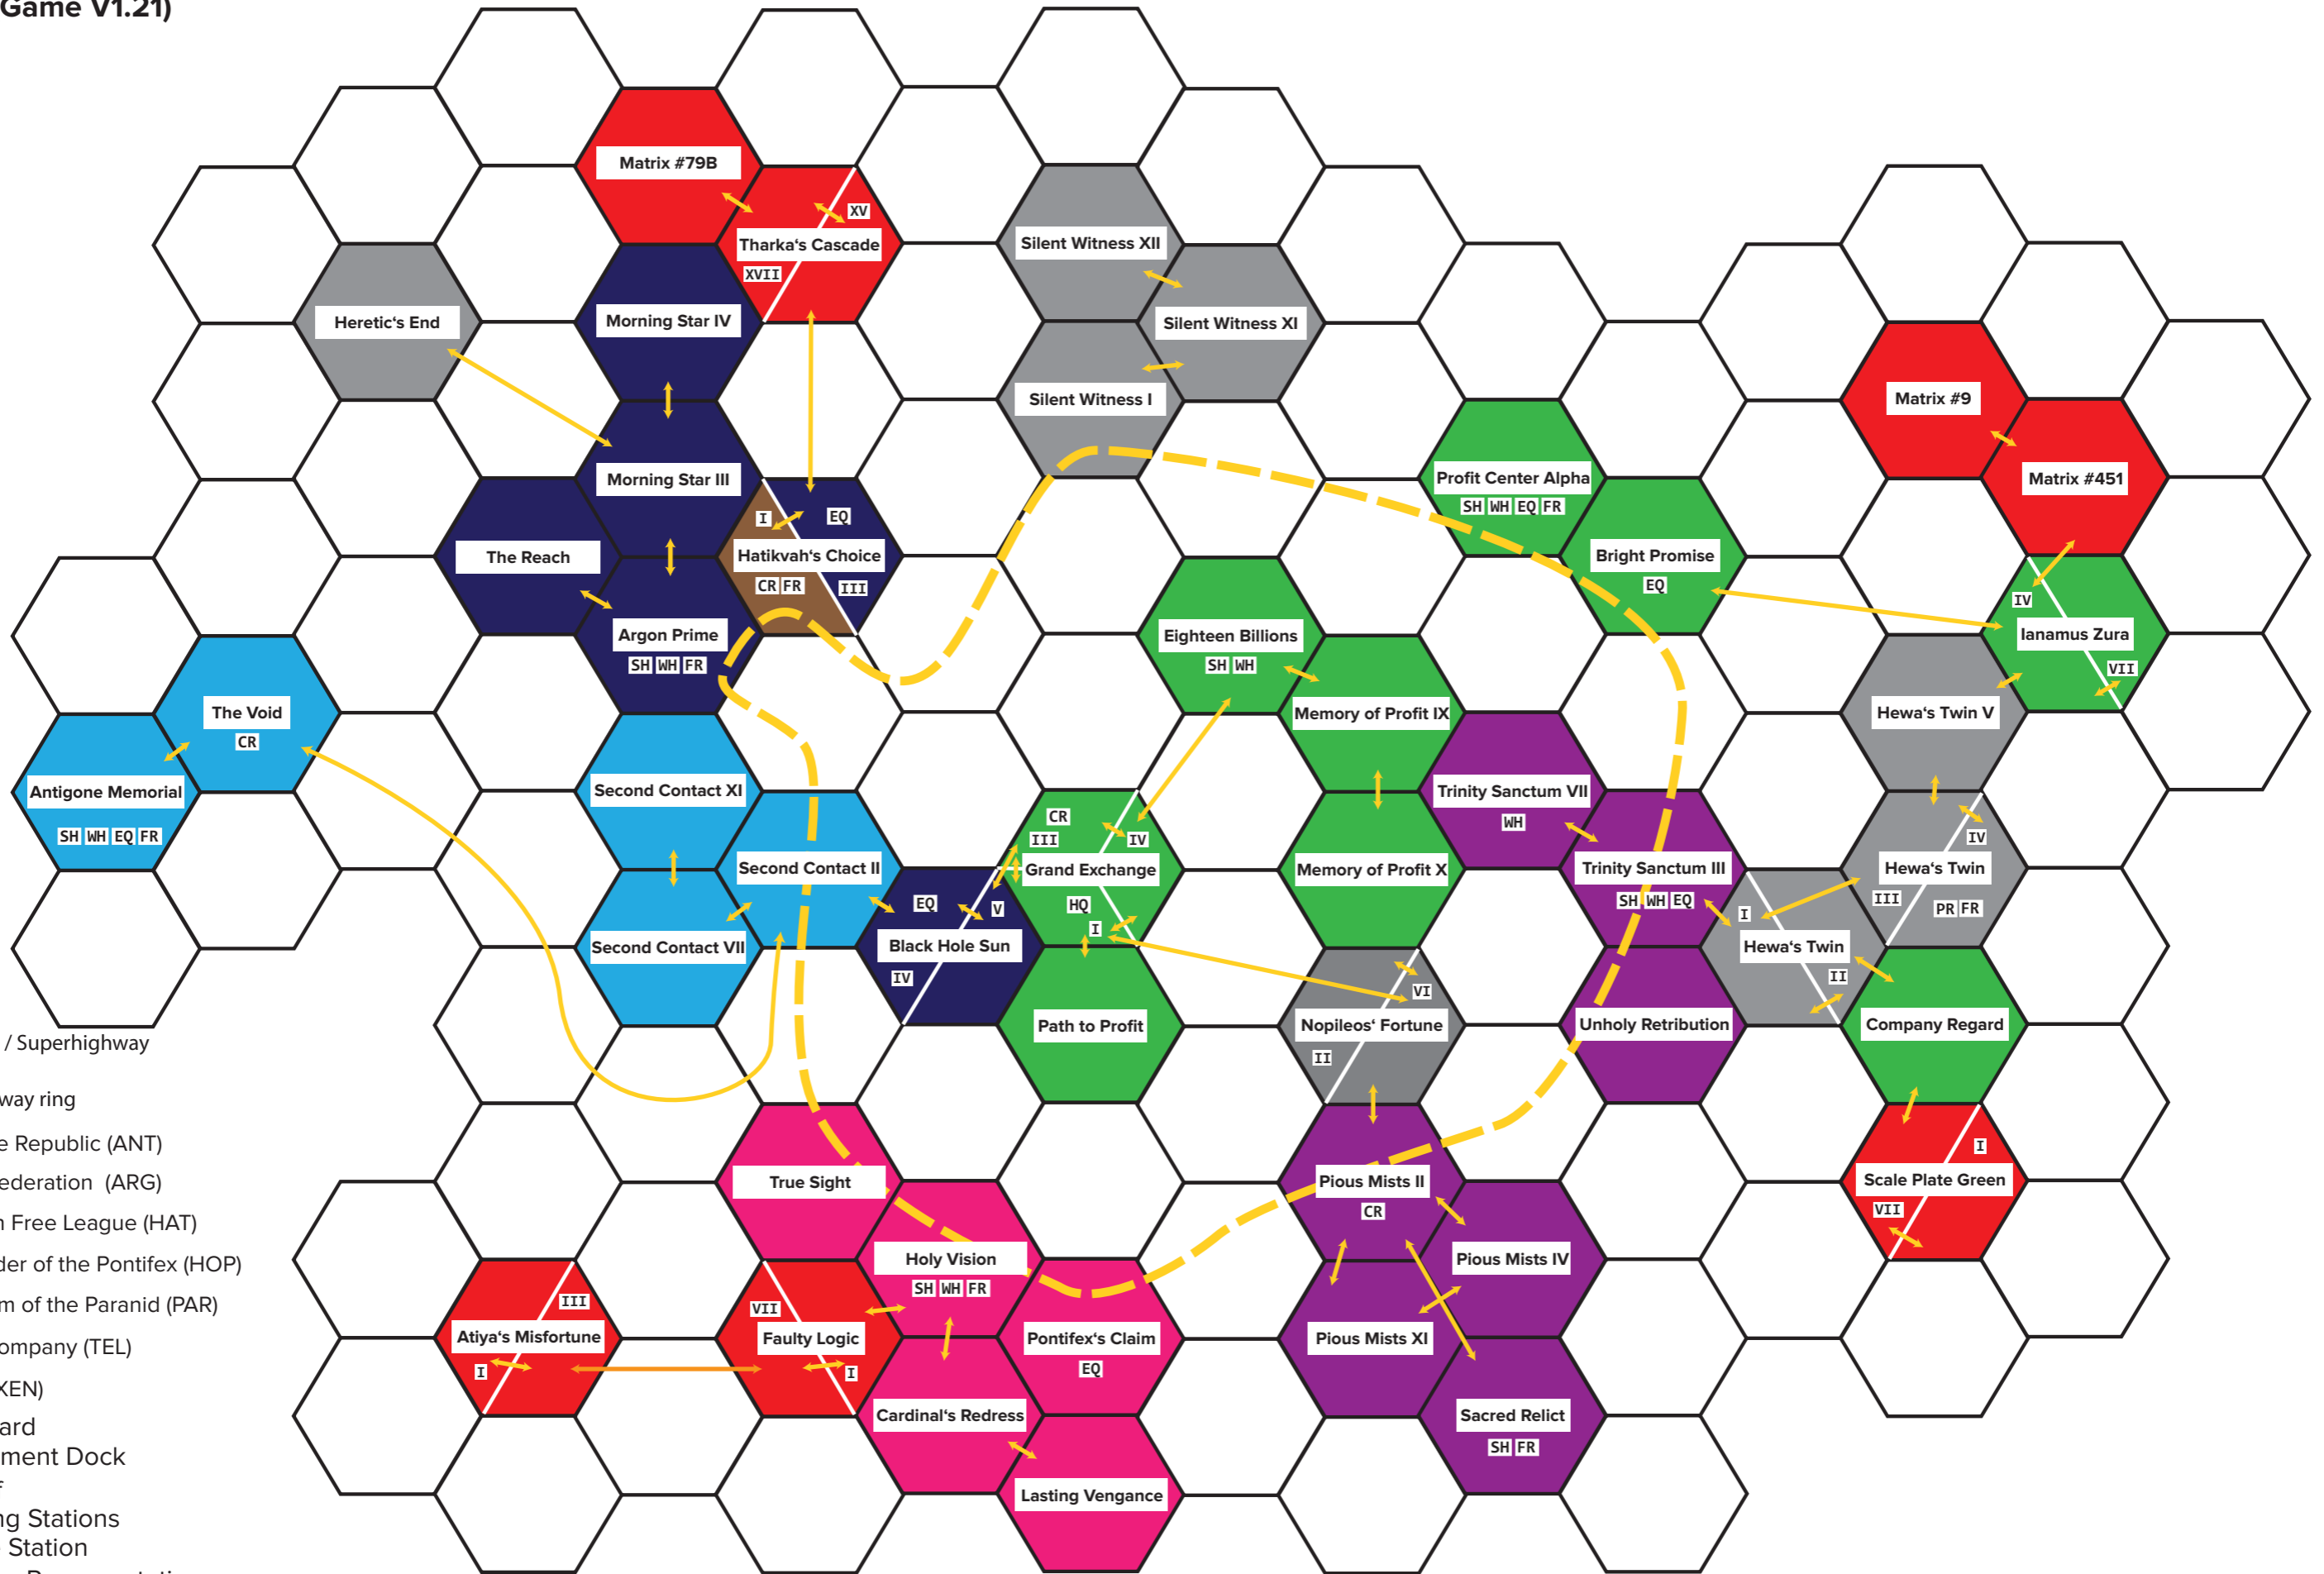

X4: Foundations Universe Map V1.0 (Game V1.21)

- Jumpgate / Superhighway
- Main highway ring
- Antigone Republic (ANT)
- Argon Federation (ARG)
- Hatikvah Free League (HAT)
- Holy Order of the Pontifex (HOP)
- Godrealm of the Paranid (PAR)
- Teladi Company (TEL)
- Xenon (XEN)
- SH - Shipyard
- EQ - Equipment Dock
- WH - Wharf
- CR - Trading Stations
- PR - Pirate Station
- FR - Faction Representative
- HQ - Player Headquarters