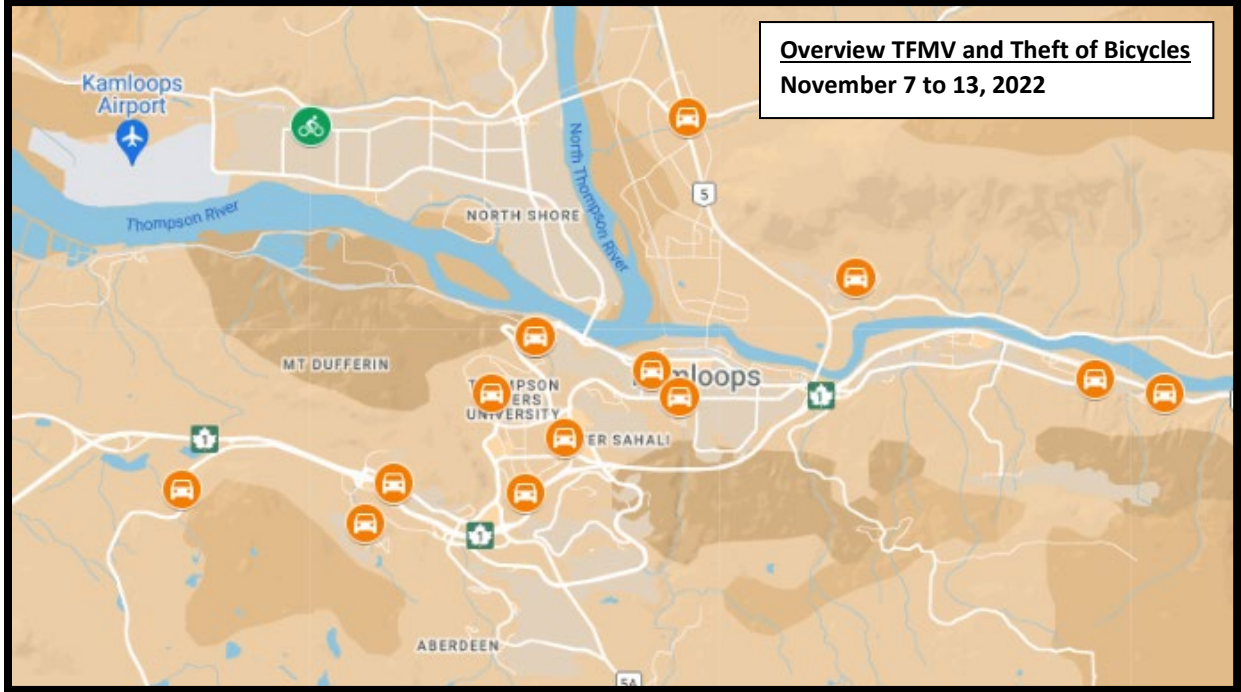

Theft from Motor Vehicle and Theft of Bicycle Maps: November 7th to November 13th, 2022

14 Theft from Motor Vehicles reported November 7th to 13th, 2022 (Shown in Orange)

1 Thefts of Bicycle reported November 7th to 13th, 2022 (Shown in green)

Figure 1: Kamloops Overview Map Theft from MV and Theft of Bicycles November 7th to November 13th, 2022.

Figure 2: North Shore and T'Kemplup Reserve Theft from MV and Theft of Bicycles November 7th to 13th, 2022

Figure 3: Downtown Map Theft from MV and Theft of Bicycles November 7th to 13th, 2022

Figure 4: West End and Lower Sahali Map Theft from MV and Theft of Bicycles November 7th to 13th, 2022

Figure 5: Dufferin / Upper Sahali Theft from MV and Theft of Bicycles November 7th to 13th, 2022

Figure 6: Valleyview Theft from MV and Theft of Bicycles November 7th to 13th, 2022