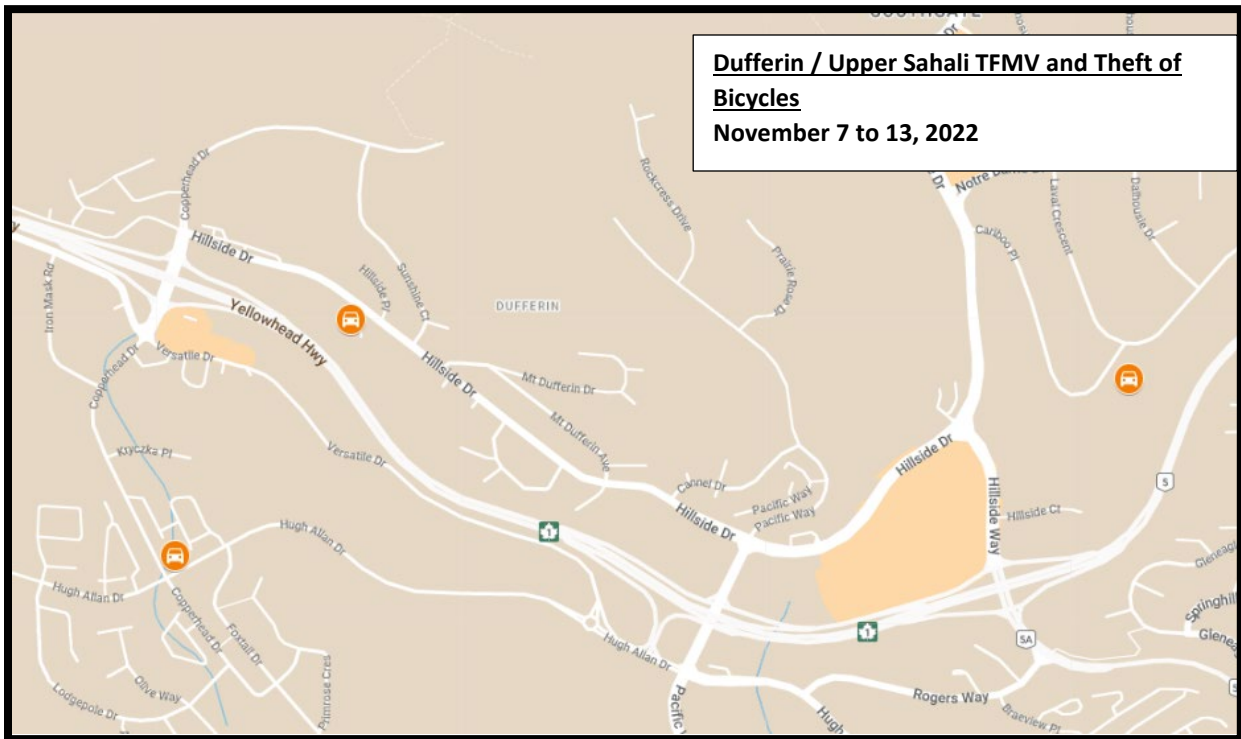

Figure 1: Kamloops Overview Map Theft from MV and Theft of Bicycles November 7th to November 13th, 2022.

Figure 2: North Shore and T'Kemplup Reserve Theft from MV and Theft of Bicycles November 7th to 13th, 2022

Figure 3: Downtown Map Theft from MV and Theft of Bicycles November 7th to 13th, 2022

Figure 4: West End and Lower Sahali Map Theft from MV and Theft of Bicycles November 7th to 13th, 2022

Figure 5: Dufferin / Upper Sahali Theft from MV and Theft of Bicycles November 7th to 13th, 2022

Figure 6: Valleyview Theft from MV and Theft of Bicycles November 7th to 13th, 2022