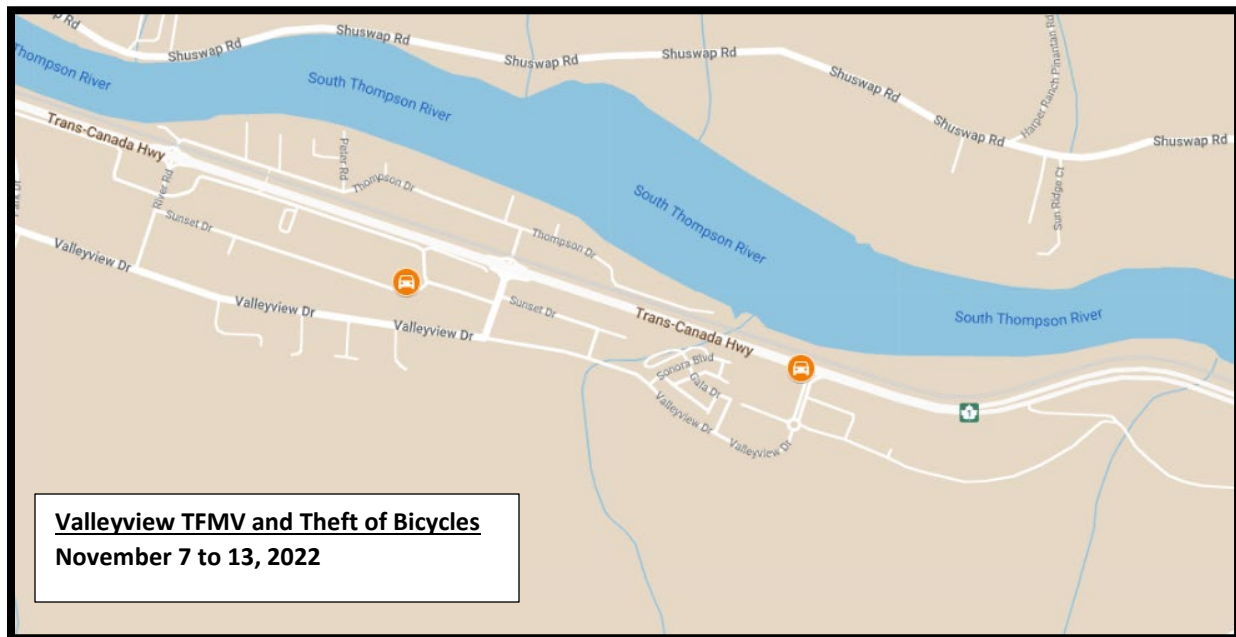

Figure 1: Kamloops Overview Map Theft from MV and Theft of Bicycles November 7th to November 13th, 2022.

Figure 2: North Shore and T'Kemplup Reserve Theft from MV and Theft of Bicycles November 7th to 13th, 2022

Figure 3: Downtown Map Theft from MV and Theft of Bicycles November 7th to 13th, 2022

Figure 4: West End and Lower Sahali Map Theft from MV and Theft of Bicycles November 7th to 13th, 2022

Figure 5: Dufferin / Upper Sahali Theft from MV and Theft of Bicycles November 7th to 13th, 2022

Figure 6: Valleyview Theft from MV and Theft of Bicycles November 7th to 13th, 2022