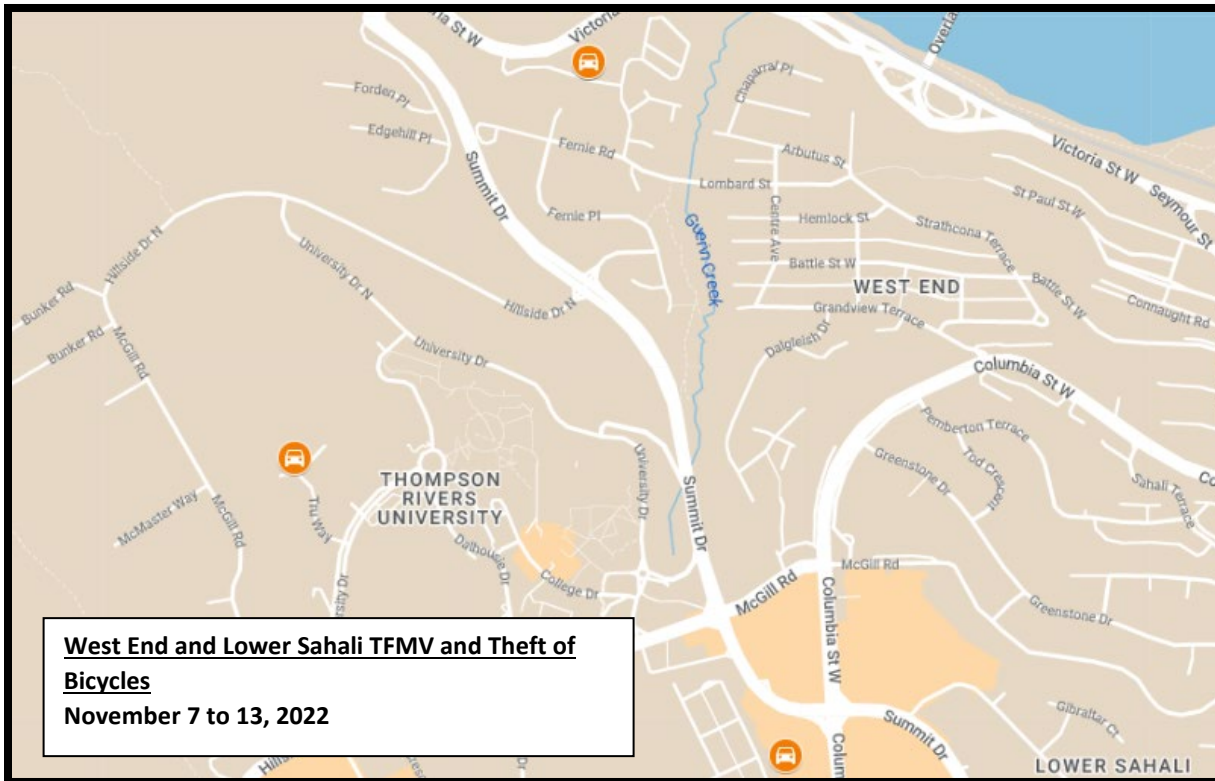

Theft from Motor Vehicle and Theft of Bicycle Maps: November 7th to November 13th, 2022

14 Theft from Motor Vehicles reported November 7th to 13th, 2022 (Shown in Orange)

1 Thefts of Bicycle reported November 7th to 13th, 2022 (Shown in green)

Figure 1: Kamloops Overview Map Theft from MV and Theft of Bicycles November 7th to November 13th, 2022.

Figure 2: North Shore and T'Kemplup Reserve Theft from MV and Theft of Bicycles November 7th to 13th, 2022

Figure 3: Downtown Map Theft from MV and Theft of Bicycles November 7th to 13th, 2022

Figure 4: West End and Lower Sahali Map Theft from MV and Theft of Bicycles November 7th to 13th, 2022

Figure 5: Dufferin / Upper Sahali Theft from MV and Theft of Bicycles November 7th to 13th, 2022

Figure 6: Valleyview Theft from MV and Theft of Bicycles November 7th to 13th, 2022