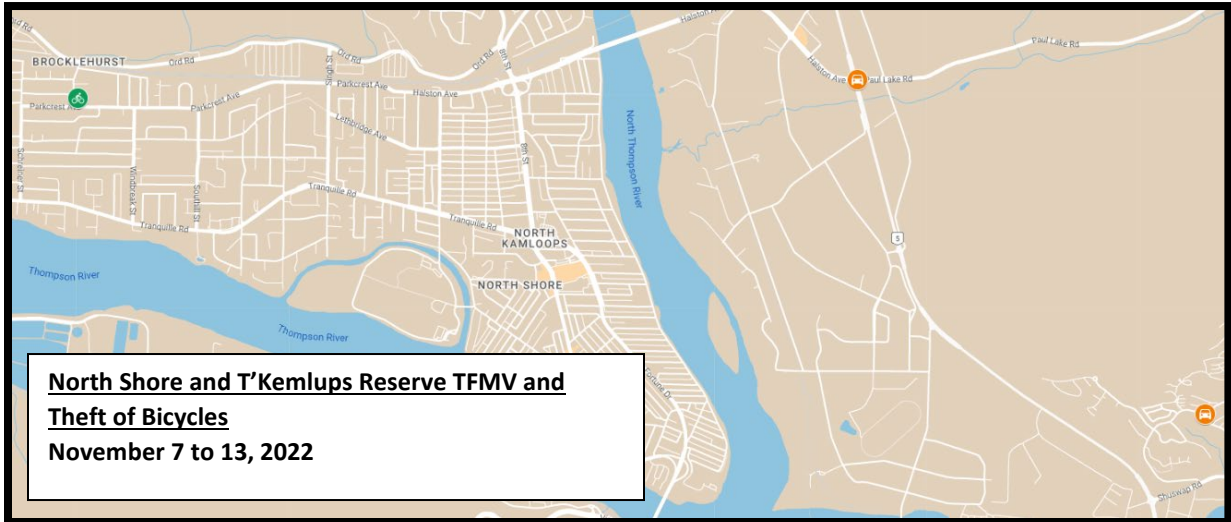

Theft from Motor Vehicle and Theft of Bicycle Maps: November 7th to November 13th, 2022

14 Theft from Motor Vehicles reported November 7th to 13th, 2022 (Shown in Orange)

1 Thefts of Bicycle reported November 7th to 13th, 2022 (Shown in green)

Figure 1: Kamloops Overview Map Theft from MV and Theft of Bicycles November 7th to November 13th, 2022.

Figure 2: North Shore and T'Kemplup Reserve Theft from MV and Theft of Bicycles November 7th to 13th, 2022

Figure 3: Downtown Map Theft from MV and Theft of Bicycles November 7th to 13th, 2022

Figure 4: West End and Lower Sahali Map Theft from MV and Theft of Bicycles November 7th to 13th, 2022

Figure 5: Dufferin / Upper Sahali Theft from MV and Theft of Bicycles November 7th to 13th, 2022

Figure 6: Valleyview Theft from MV and Theft of Bicycles November 7th to 13th, 2022