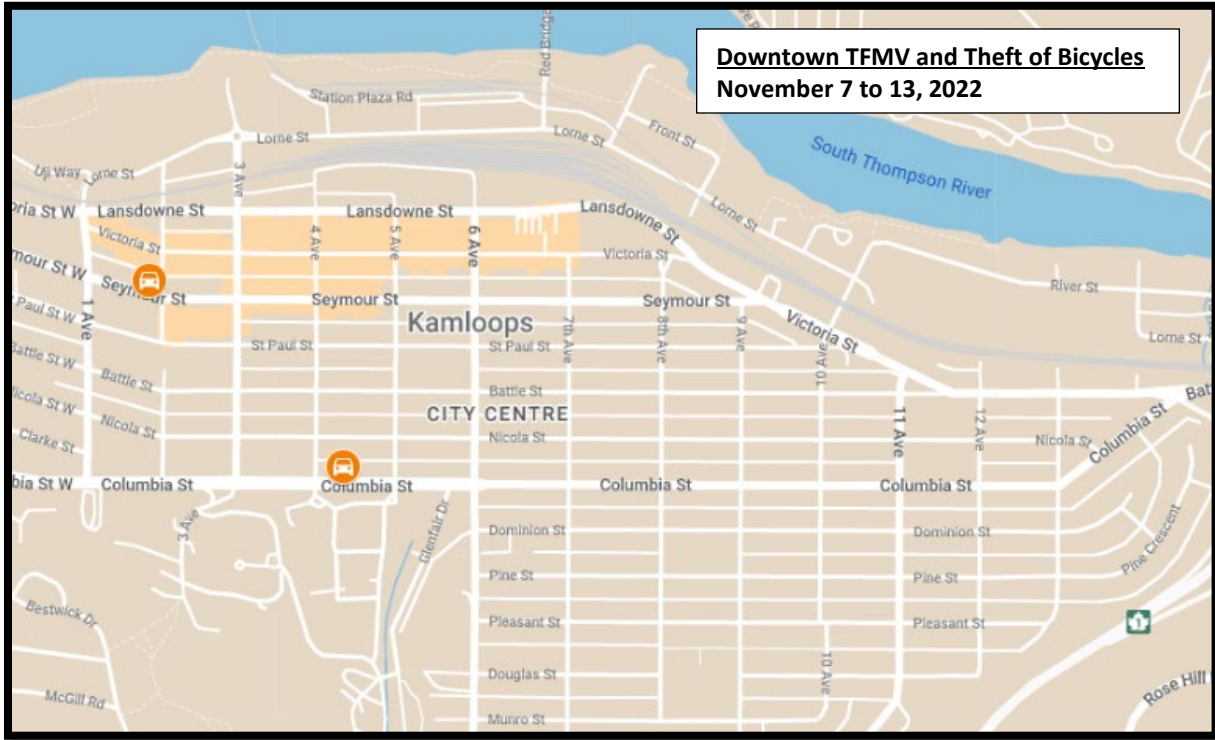

Theft from Motor Vehicle and Theft of Bicycle Maps: November 7th to November 13th, 2022

14 Theft from Motor Vehicles reported November 7th to 13th, 2022 (Shown in Orange)

1 Thefts of Bicycle reported November 7th to 13th, 2022 (Shown in green)

Figure 1: Kamloops Overview Map Theft from MV and Theft of Bicycles November 7th to November 13th, 2022.

Figure 2: North Shore and T'Kemplup Reserve Theft from MV and Theft of Bicycles November 7th to 13th, 2022

Figure 3: Downtown Map Theft from MV and Theft of Bicycles November 7th to 13th, 2022

Figure 4: West End and Lower Sahali Map Theft from MV and Theft of Bicycles November 7th to 13th, 2022

Figure 5: Dufferin / Upper Sahali Theft from MV and Theft of Bicycles November 7th to 13th, 2022

Figure 6: Valleyview Theft from MV and Theft of Bicycles November 7th to 13th, 2022