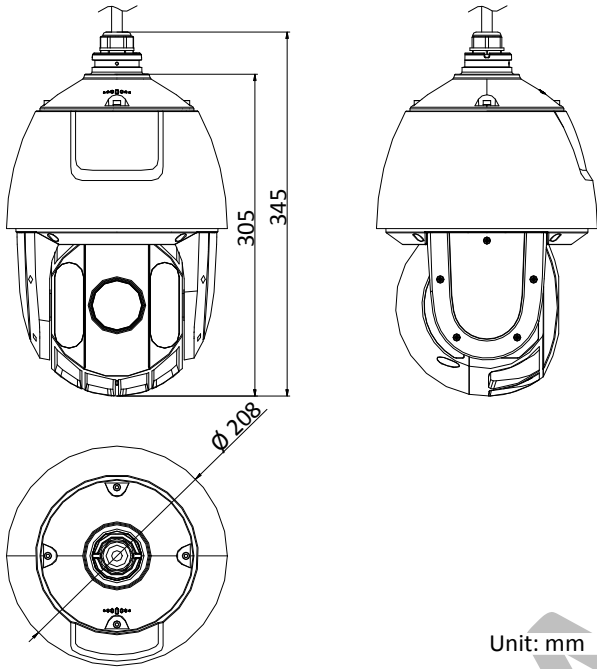

Order Model

DS-2DE5225IW-AE, 24 VAC & PoE+ (802.3at, class4)

Dimensions

Unit: mm

DRAFT