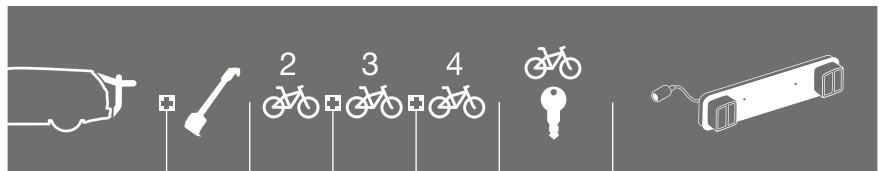

Brand	Model	Lightboard	Accessories	2 Bikes	3 Bikes	4 Bikes	Key	Notes
KIA	Cerato, 5-dr Hatchback, 04->	ClipOn High 9105		✓			x	Not needed
KIA	Cerato, 5-dr Hatchback, 04->	Freeway 968		✓	✓		Lock 538	Lightboard 976 recommended
KIA	Cerato, 5-dr Hatchback, 04->	ClipOn 9103		✓	✓		Lock 538	Lightboard 976 recommended
KIA	Magentis, 4-dr Sedan, 01-02	Freeway 968		✓	✓		Lock 538	Lightboard 976 recommended
KIA	Magentis, 4-dr Sedan, 06->	Freeway 968		✓	✓		Lock 538	Lightboard 976 recommended
KIA	Opirus, 4-dr Sedan, 03->	Freeway 968		✓	✓		Lock 538	Lightboard 976 recommended
KIA	Picanto, 5-dr Hatchback, 04->	Freeway 968		✓	✓		Lock 538	Lightboard 976 recommended
KIA	Picanto, 5-dr Hatchback, 04-10	ClipOn 9103		✓	✓		Lock 538	Lightboard 976 recommended
KIA	Picanto, 5-dr Hatchback, 04-10	ClipOn High 9105		✓			x	Not needed
KIA	Pregio, 5-dr Van, 01-04	BackPac 973	973-18	✓	973-23		x	Not needed
KIA	Pride, 3/5-dr Hatchback, 95-00	BackPac 973	973-15	✓	973-23		x	Not needed
KIA	Pride, 3/5-dr Hatchback, 95-00	ClipOn 9103		✓	✓		Lock 538	Lightboard 976 recommended
KIA	Pride, 3/5-dr Hatchback, 95-00	ClipOn High 9105		✓			x	Not needed
KIA	Rio, 5-dr Hatchback, 00-04	ClipOn 9104		✓	✓		Lock 538	Lightboard 976 recommended
KIA	Rio, 5-dr Hatchback, 00-04	Freeway 968		✓	✓		Lock 538	Lightboard 976 recommended
KIA	Rio, 5-dr Estate, 02->	ClipOn 9103		✓	✓		Lock 538	Lightboard 976 recommended
KIA	Rio, 5-dr Estate, 02->	ClipOn High 9105		✓			x	Not needed
KIA	Rio, 5-dr Estate, 02->	Freeway 968		✓	✓		Lock 538	Lightboard 976 recommended
KIA	Rio, 5-dr Hatchback, 05-10	ClipOn 9103		✓	✓		Lock 538	Lightboard 976 recommended
KIA	Rio, 5-dr Hatchback, 05-10	ClipOn High 9105		✓			x	Not needed
KIA	Rio, 5-dr Hatchback, 05-	Freeway 968		✓	✓		Lock 538	Lightboard 976 recommended
KIA	Rio, 3/5-dr Hatchback, 11-	ClipOn 9103	9115	✓	✓		Lock 538	Lightboard 976 recommended
KIA	Rio, 3/5-dr Hatchback, 11-	ClipOn High 9105	9115	✓			x	Not needed
KIA	Sephia, 5-dr Hatchback, 98-00	Freeway 968		✓	✓		Lock 538	Lightboard 976 recommended
KIA	Sorento, 5-dr SUV, 02-08	BackPac 973	973-17	✓	973-23		x	Not needed
KIA	Sorento, 5-dr SUV, 02-08	ClipOn 9104		✓	✓		Lock 538	Lightboard 976 recommended
KIA	Sorento, 5-dr SUV, 02-08	ClipOn High 9106		✓			x	Not needed
KIA	Sportage, 5-dr SUV, 94-03	ClipOn 9104		✓	✓		Lock 538	Lightboard 976 recommended
KIA	Sportage, 5-dr SUV, 94-03	ClipOn High 9106		✓			x	Not needed
KIA	Sportage, 5-dr SUV, 04-07	ClipOn 9104	9115	✓	✓		Lock 538	Lightboard 976 recommended
KIA	Sportage, 5-dr SUV, 04-07	ClipOn High 9106	9115	✓			x	Not needed
KIA	Sportage, 5-dr SUV, 04-07	Freeway 968		✓	✓		Lock 538	Lightboard 976 recommended
KIA	Sportage, 5-dr SUV, 08-09	ClipOn 9104	9115	✓	✓		Lock 538	Lightboard 976 recommended
KIA	Sportage, 5-dr SUV, 08-09	ClipOn High 9106	9115	✓			x	Not needed
KIA	Sportage, 5-dr SUV, 08-09	Freeway 968		✓	✓		Lock 538	Lightboard 976 recommended
KIA	Sportage, 5-dr SUV, 10-	ClipOn 9104		✓	✓		Lock 538	Lightboard 976 recommended
KIA	Sportage, 5-dr SUV, 10-	ClipOn High 9106		✓			x	Not needed
KIA	Venga, 5-dr Hatchback, 10->	ClipOn 9104		✓	✓		Lock 538	Lightboard 976 recommended
KIA	Venga, 5-dr Hatchback, 10->	ClipOn High 9106		✓			x	Not needed
LANCIA	Ypsilon, 3-dr Hatchback, 03->	Freeway 968		✓	✓		Lock 538	Lightboard 976 recommended
LANCIA	Ypsilon, 3-dr Hatchback, 96-02	ClipOn 9103		✓	✓		Lock 538	Lightboard 976 recommended
LANCIA	Ypsilon, 3-dr Hatchback, 96-02	ClipOn High 9105		✓			x	Not needed
LANCIA	Zeta, 5-dr MPV, 94-02	BackPac 973	973-16	✓			x	Not needed
LANCIA	Zeta, 5-dr MPV, 94-02	ClipOn 9104	9111	✓	✓		Lock 538	Lightboard 976 recommended
LANCIA	Zeta, 5-dr MPV, 94-02	ClipOn High 9106	9111	✓			x	Not needed
LANCIA	Zeta, 5-dr MPV, 94-02	Freeway 968		✓	✓		Lock 538	Lightboard 976 recommended
LAND ROVER	Freelander, 5-dr SUV, 06->	ClipOn 9104		✓	✓		Lock 538	Lightboard 976 recommended
LAND ROVER	Freelander, 5-dr SUV, 06->	Freeway 968		✓	✓		Lock 538	Lightboard 976 recommended
LAND ROVER	Freelander, 5-dr SUV, 98-03	Indoor 592		1 bike				Not applicable
LAND ROVER	Range Rover, 5-dr MPV, 95-01	Indoor 592		1 bike				Not applicable
LEXUS	IS 250, 4-dr Sedan, 06->	Freeway 968		✓	✓		Lock 538	Lightboard 976 recommended
LEXUS	RX 300, 5-dr SUV, 98-03	ClipOn 9104		✓	✓		Lock 538	Lightboard 976 recommended
LEXUS	RX 300, 5-dr SUV, 98-03	ClipOn High 9106		✓			x	Not needed
MAZDA	2, 5-dr Hatchback, 03-05	ClipOn 9104		✓	✓		Lock 538	Lightboard 976 recommended
MAZDA	2, 5-dr Hatchback, 03-05	ClipOn High 9106		✓			x	Not needed
MAZDA	2, 5-dr Hatchback, 07->	ClipOn 9104		✓	✓		Lock 538	Lightboard 976 recommended
MAZDA	3, 3/5-dr Hatchback, 04-08	ClipOn 9104		✓	✓		Lock 538	Lightboard 976 recommended