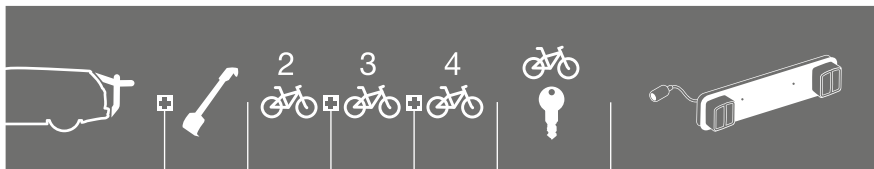

Make	Model	Accessories	973-16	973-23	973-23	Lock	Lightboard
OPEL	Zafira, 5-dr MPV, 98-02	ClipOn 9104		✓	✓	Lock 538	Lightboard 976 recommended
OPEL	Zafira, 5-dr MPV, 98-02	ClipOn High 9106		✓		x	Lightboard 976 recommended
OPEL	Zafira, 5-dr MPV, 98-02	Freeway 968		✓	✓	Lock 538	Lightboard 976 recommended
OPEL	Zafira, 5-dr MPV, 98-02	BackPac 973	973-16	✓	973-23	x	Not needed
OPEL	Zafira, 5-dr MPV, 03-04	ClipOn 9104		✓	✓	Lock 538	Lightboard 976 recommended
OPEL	Zafira, 5-dr MPV, 03-04	ClipOn High 9106		✓		x	Lightboard 976 recommended
OPEL	Zafira, 5-dr MPV, 03-04	Freeway 968		✓	✓	Lock 538	Lightboard 976 recommended
OPEL	Zafira, 5-dr MPV, 03-04	BackPac 973	973-16	✓	973-23	x	Not needed
OPEL	Zafira, 5-dr MPV, 05-11	BackPac 973	973-16	✓	973-23	x	Not needed
OPEL	Zafira, 5-dr MPV, 05-11	ClipOn 9104		✓	✓	Lock 538	Lightboard 976 recommended
OPEL	Zafira, 5-dr MPV, 05-11	ClipOn High 9106		✓		x	Lightboard 976 recommended
OPEL	Zafira, 5-dr MPV, 05-11	Freeway 968		✓	✓	Lock 538	Lightboard 976 recommended
OPEL	Zafira, 5-dr MPV, 12->	BackPac 973	973-16	✓		x	Not needed
OPEL	Zafira, 5-dr MPV, 12->	ClipOn 9104		✓	✓	Lock 538	Lightboard 976 recommended
OPEL	Zafira, 5-dr MPV, 12->	ClipOn High 9106		✓		x	Not needed
OPEL	Zafira, 5-dr MPV, 12->	Indoor 592		✓			Not applicable
PEUGEOT	106, 3/5-dr Hatchback, 92-04	ClipOn 9103		✓	✓	Lock 538	Lightboard 976 recommended
PEUGEOT	106, 3/5-dr Hatchback, 92-04	ClipOn High 9105		✓		x	Not needed
PEUGEOT	106, 3/5-dr Hatchback, 92-04	Freeway 968		✓	✓	Lock 538	Lightboard 976 recommended
PEUGEOT	206, 3/5-dr Hatchback, 98->	ClipOn 9103		✓	✓	Lock 538	Lightboard 976 recommended
PEUGEOT	206, 3/5-dr Hatchback, 98->	ClipOn High 9105		✓		x	Not needed
PEUGEOT	206+, 3/5-dr Hatchback, 09->	ClipOn 9103		✓	✓	Lock 538	Lightboard 976 recommended
PEUGEOT	206+, 3/5-dr Hatchback, 09->	ClipOn High 9105		✓		x	Not needed
PEUGEOT	207, 3/5-dr Hatchback, 06->	ClipOn 9103	9115	✓	✓	Lock 538	Lightboard 976 recommended
PEUGEOT	207, 3/5-dr Hatchback, 06->	ClipOn High 9105	9115	✓		x	Not needed
PEUGEOT	207 SW, 5-dr Estate, 07->	ClipOn 9104	9115	✓	✓	Lock 538	Lightboard 976 recommended
PEUGEOT	207 SW, 5-dr Estate, 07->	ClipOn High 9106	9115	✓		x	Not needed
PEUGEOT	208, 3/5-dr Hatchback, 12-	ClipOn 9103		✓	✓	Lock 538	Lightboard 976 recommended
PEUGEOT	306, 3/5-dr Hatchback, 93-00	Freeway 968		✓	✓	Lock 538	Lightboard 976 recommended
PEUGEOT	306, 5-dr Estate, 97-01	Freeway 968		✓	✓	Lock 538	Lightboard 976 recommended
PEUGEOT	307, 3/5-dr Hatchback, 01-04	ClipOn 9103		✓	✓	Lock 538	Lightboard 976 recommended
PEUGEOT	307, 3/5-dr Hatchback, 01-04	ClipOn High 9105		✓		x	Not needed
PEUGEOT	307, 3/5-dr Hatchback, 01-04	Freeway 968		✓	✓	Lock 538	Lightboard 976 recommended
PEUGEOT	307, 3/5-dr Hatchback, 05-08	ClipOn 9103		✓	✓	Lock 538	Lightboard 976 recommended
PEUGEOT	307, 3/5-dr Hatchback, 05-08	ClipOn High 9105		✓		x	Not needed
PEUGEOT	307, 3/5-dr Hatchback, 05-08	Freeway 968		✓	✓	Lock 538	Lightboard 976 recommended
PEUGEOT	307 SW, 5-dr Estate, 02-04	BackPac 973	973-15	✓	973-23	x	Not needed
PEUGEOT	307 SW, 5-dr Estate, 02-04	ClipOn 9104		✓	✓	Lock 538	Lightboard 976 recommended
PEUGEOT	307 SW, 5-dr Estate, 02-04	ClipOn High 9106		✓		x	Not needed
PEUGEOT	307 SW, 5-dr Estate, 02-04	Freeway 968		✓	✓	Lock 538	Lightboard 976 recommended
PEUGEOT	307 SW, 5-dr Estate, 05-08	BackPac 973	973-15	✓	973-23	x	Not needed
PEUGEOT	307 SW, 5-dr Estate, 05-08	ClipOn 9104		✓	✓	Lock 538	Lightboard 976 recommended
PEUGEOT	307 SW, 5-dr Estate, 05-08	ClipOn High 9106		✓		x	Not needed
PEUGEOT	307 SW, 5-dr Estate, 05-08	Freeway 968		✓	✓	Lock 538	Lightboard 976 recommended
PEUGEOT	308, 3/5-dr Hatchback, 07->	ClipOn 9103		✓	✓	Lock 538	Lightboard 976 recommended
PEUGEOT	308, 3/5-dr Hatchback, 07->	ClipOn High 9105		✓		x	Not needed
PEUGEOT	308 SW, 5-dr Estate, 08-	ClipOn 9104		✓	✓	Lock 538	Lightboard 976 recommended
PEUGEOT	308 SW, 5-dr Estate, 08-	ClipOn High 9106		✓		x	Not needed
PEUGEOT	405, 5-dr Estate, 89-97	BackPac 973	973-16	✓	973-23	x	Not needed
PEUGEOT	406, 4-dr Sedan, 96-04	Freeway 968		✓	✓	Lock 538	Lightboard 976 recommended
PEUGEOT	407, 5-dr Estate, 04->	Freeway 968		✓	✓	Lock 538	Lightboard 976 recommended
PEUGEOT	605, 4-dr Sedan, 90-98	Freeway 968		✓	✓	Lock 538	Lightboard 976 recommended
PEUGEOT	806, 5-dr MPV, 94-02	BackPac 973	973-16	✓		x	Not needed
PEUGEOT	806, 5-dr MPV, 94-02	ClipOn 9104	9111	✓	✓	Lock 538	Lightboard 976 recommended
PEUGEOT	806, 5-dr MPV, 94-02	ClipOn High 9106	9111	✓		x	Not needed
PEUGEOT	806, 5-dr MPV, 94-02	Freeway 968		✓	✓	Lock 538	Lightboard 976 recommended
PEUGEOT	1007, 3-dr Hatchback, 05->	ClipOn 9103		✓	✓	Lock 538	Lightboard 976 recommended