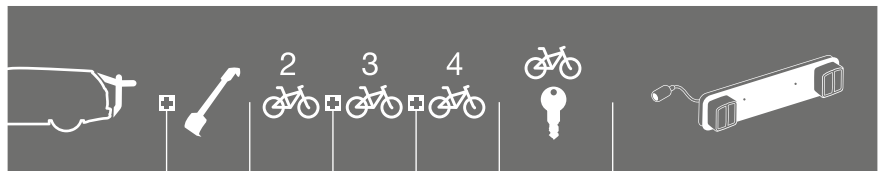

2	3	4		
ALFA ROMEO	147, 3/5-dr Hatchback, 01-03	ClipOn 9103		✓	✓		Lock 538	Lightboard 976 recommended
ALFA ROMEO	147, 3/5-dr Hatchback, 01-03	ClipOn High 9105		✓			x	Not needed
ALFA ROMEO	147, 3/5-dr Hatchback, 01-03	Freeway 968		✓	✓		Lock 538	Lightboard 976 recommended
ALFA ROMEO	147, 3/5-dr Hatchback, 04->	ClipOn 9103		✓	✓		Lock 538	Lightboard 976 recommended
ALFA ROMEO	147, 3/5-dr Hatchback, 04->	ClipOn High 9105		✓			x	Not needed
ALFA ROMEO	147, 3/5-dr Hatchback, 04->	Freeway 968		✓	✓		Lock 538	Lightboard 976 recommended
AUDI	80, 4-dr Sedan, 92-95	Freeway 968		✓	✓		Lock 538	Lightboard 976 recommended
AUDI	80 Avant, 5-dr Estate, 92-95	BackPac 973	973-17	✓	973-23		x	Not needed
AUDI	100 Avant, 5-dr Estate, 92-94	BackPac 973	973-17	✓	973-23		x	Not needed
AUDI	A3, 3-dr Hatchback, 96-02	BackPac 973	973-15	✓	973-23		x	Not needed
AUDI	A3, 3-dr Hatchback, 96-02	ClipOn 9103		✓	✓		Lock 538	Lightboard 976 recommended
AUDI	A3, 3-dr Hatchback, 96-02	ClipOn High 9105		✓			x	Not needed
AUDI	A3, 3-dr Hatchback, 96-02	Freeway 968		✓	✓		Lock 538	Lightboard 976 recommended
AUDI	A3, 3-dr Hatchback, 03-11	ClipOn 9103		✓	✓		Lock 538	Lightboard 976 recommended
AUDI	A3, 3-dr Hatchback, 03-11	ClipOn High 9105		✓			x	Not needed
AUDI	A3, 5-dr Hatchback, 99-03	BackPac 973	973-15	✓	973-23		x	Not needed
AUDI	A3, 5-dr Hatchback, 99-03	ClipOn 9103		✓	✓		Lock 538	Lightboard 976 recommended
AUDI	A3, 5-dr Hatchback, 99-03	ClipOn High 9105		✓			x	Not needed
AUDI	A3, 5-dr Hatchback, 99-03	Freeway 968		✓	✓		Lock 538	Lightboard 976 recommended
AUDI	A3 Sportback, 5-dr Hatchback, 04-11	BackPac 973	973-17	✓	973-23		x	Lightboard 976 recommended
AUDI	A3 Sportback, 5-dr Hatchback, 04-11	ClipOn 9103	9115	✓	✓		Lock 538	Lightboard 976 recommended
AUDI	A3 Sportback, 5-dr Hatchback, 04-11	ClipOn High 9105	9115	✓			x	Not needed
AUDI	A4 Avant, 5-dr Estate, 96-01	ClipOn 9103		✓	✓		Lock 538	Lightboard 976 recommended
AUDI	A4 Avant, 5-dr Estate, 96-01	BackPac 973	973-16	✓	973-23		x	Not needed
AUDI	A4 Avant, 5-dr Estate, 02-04	ClipOn 9103		✓	✓		Lock 538	Lightboard 976 recommended
AUDI	A4 Avant, 5-dr Estate, 02-04	ClipOn High 9105		✓			x	Not needed
AUDI	A4 Avant, 5-dr Estate, 02-04	Freeway 968		✓	✓		Lock 538	Lightboard 976 recommended
AUDI	A4 Avant, 5-dr Estate, 02-04	BackPac 973	973-15	✓	973-23		x	Not needed
AUDI	A4 Avant, 5-dr Estate, 05-07	ClipOn 9103		✓	✓		Lock 538	Lightboard 976 recommended
AUDI	A4 Avant, 5-dr Estate, 05-07	ClipOn High 9105		✓			x	Not needed
AUDI	A4 Avant, 5-dr Estate, 05-07	BackPac 973	973-17	✓			x	Not needed
AUDI	A4 Avant, 5-dr Estate, 08->	ClipOn 9103		✓	✓		Lock 538	Lightboard 976 recommended
AUDI	A4 Avant, 5-dr Estate, 08->	ClipOn High 9105		✓			x	Not needed
AUDI	A4 Avant, 5-dr Estate, 08->	BackPac 973	973-17	✓	973-23		x	Not needed
AUDI	A4, 4-dr Sedan, 95-00	Freeway 968		✓	✓		Lock 538	Lightboard 976 recommended
AUDI	A6 Avant, 5-dr Estate, 94-97	ClipOn 9104		✓	✓		Lock 538	Lightboard 976 recommended
AUDI	A6 Avant, 5-dr Estate, 94-97	ClipOn High 9106		✓			x	Not needed
AUDI	A6 Avant, 5-dr Estate, 94-97	Freeway 968		✓	✓		Lock 538	Lightboard 976 recommended
AUDI	A6 Avant, 5-dr Estate, 98-04	Freeway 968		✓	✓		Lock 538	Lightboard 976 recommended
AUDI	A6 Avant, 5-dr Estate, 05-11	ClipOn 9104	9115	✓	✓		Lock 538	Lightboard 976 recommended
AUDI	A6 Avant, 5-dr Estate, 05-11	Freeway 968		✓	✓		Lock 538	Lightboard 976 recommended
AUDI	A6 Avant, 5-dr Estate, 05-11	ClipOn High 9106	9115	✓			x	Not needed
AUDI	A6 Avant, 5-dr Estate, 05-11	BackPac 973	973-17	✓			x	Not needed
AUDI	A6, 4-dr Sedan, 94-96	Freeway 968		✓	✓		Lock 538	Lightboard 976 recommended
AUDI	A4 Allroad, 5-dr Estate, 08-	ClipOn 9103		✓	✓		Lock 538	Lightboard 976 recommended
AUDI	A4 Allroad, 5-dr Estate, 08-	ClipOn High 9105		✓			x	Not needed
AUDI	A4 Allroad, 5-dr Estate, 08-	BackPac 973	973-17	✓	973-23		x	Not needed
AUDI	A6 Allroad, 5-dr Estate, 06-12	BackPac 973	973-17	✓			x	Not needed
AUDI	A6 Allroad, 5-dr Estate, 06-12	ClipOn 9104	9115	✓	✓		Lock 538	Lightboard 976 recommended
AUDI	A6 Allroad, 5-dr Estate, 06-12	ClipOn High 9106	9115	✓			x	Not needed
AUDI	A6 Allroad, 5-dr Estate, 06-12	Freeway 968		✓	✓		Lock 538	Lightboard 976 recommended
BMW	1-serie, 5-dr Hatchback, 12->	ClipOn 9103	9115	✓	✓		Lock 538	Lightboard 976 recommended
BMW	1-serie, 5-dr Hatchback, 12->	ClipOn High 9105	9115	✓			x	Not needed
BMW	3-serie, 4-dr Sedan, 91-97	Freeway 968		✓	✓		Lock 538	Lightboard 976 recommended
BMW	3-serie, 4-dr Sedan, 98-01	Freeway 968		✓	✓		Lock 538	Lightboard 976 recommended
BMW	3-serie, 4-dr Sedan, 02->	Freeway 968		✓	✓		Lock 538	Lightboard 976 recommended
BMW	3-serie, 5-dr Estate, 96-99	ClipOn 9103		✓	✓		Lock 538	Lightboard 976 recommended