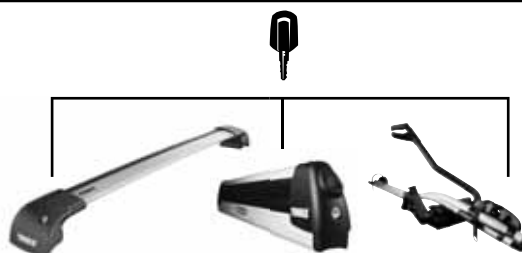

Thule One Key System 544/588

Make life easier and save yourself the trouble of keeping track of different sets of keys for your roof rack, ski carrier, bike carrier or roof box. Exchange the lock cylinders in all your Thule products and use the same key for all. Simply ask for Thule One Key System!