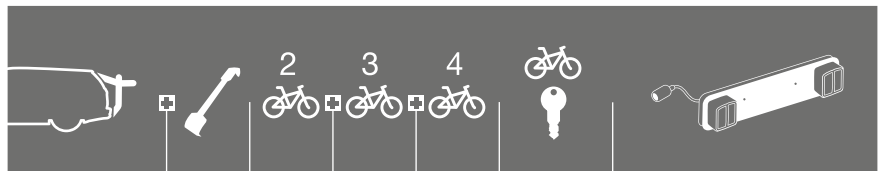

2	3	4		
SUZUKI	Alto, 5-dr Hatchback, 02-05	ClipOn 9103		✓	✓		Lock 538	Lightboard 976 recommended
SUZUKI	Alto, 3/5-dr Hatchback, 94-01	ClipOn 9103		✓	✓		Lock 538	Lightboard 976 recommended
SUZUKI	Alto, 3/5-dr Hatchback, 94-01	ClipOn High 9105		✓			x	Not needed
SUZUKI	Baleno, 5-dr Estate, 95-98	ClipOn 9103		✓	✓		Lock 538	Lightboard 976 recommended
SUZUKI	Baleno, 5-dr Estate, 95-98	ClipOn High 9105		✓			x	Not needed
SUZUKI	Baleno, 5-dr Estate, 95-02	Freeway 968		✓	✓		Lock 538	Lightboard 976 recommended
SUZUKI	Baleno, 5-dr Estate, 99-02	ClipOn 9103		✓	✓		Lock 538	Lightboard 976 recommended
SUZUKI	Baleno, 5-dr Estate, 99-02	ClipOn High 9105		✓			x	Not needed
SUZUKI	Ignis, 3/5-dr Hatchback, 00-03	ClipOn 9103		✓	✓		Lock 538	Lightboard 976 recommended
SUZUKI	Ignis, 3/5-dr Hatchback, 00-03	ClipOn High 9105		✓			x	Lightboard 976 recommended
SUZUKI	Ignis, 3/5-dr Hatchback, 00-03	Freeway 968		✓	✓		Lock 538	Lightboard 976 recommended
SUZUKI	Liana, 5-dr Hatchback, 01-03	ClipOn 9104		✓	✓		Lock 538	Lightboard 976 recommended
SUZUKI	Liana, 5-dr Hatchback, 01-03	ClipOn High 9106		✓			x	Not needed
SUZUKI	Liana, 5-dr Hatchback, 01-03	Freeway 968		✓	✓		Lock 538	Lightboard 976 recommended
SUZUKI	Liana, 5-dr Hatchback, 04-07	ClipOn 9104		✓	✓		Lock 538	Lightboard 976 recommended
SUZUKI	Liana, 5-dr Hatchback, 04-07	ClipOn High 9106		✓			x	Not needed
SUZUKI	Liana, 5-dr Hatchback, 04-07	Freeway 968		✓	✓		Lock 538	Lightboard 976 recommended
SUZUKI	Swift, 3/5-dr Hatchback, 05->	Freeway 968		✓	✓		Lock 538	Lightboard 976 recommended
SUZUKI	Swift/ Maruti, 5-dr Hatchback, 05->	ClipOn 9103		✓	✓		Lock 538	Lightboard 976 recommended
SUZUKI	SX4, 5-dr Hatchback, 06->	ClipOn 9103		✓	✓		Lock 538	Lightboard 976 recommended
SUZUKI	SX4, 5-dr Hatchback, 06->	ClipOn High 9105		✓			x	Not needed
SUZUKI	SX4, 5-dr Hatchback, 06->	Freeway 968		✓	✓		Lock 538	Lightboard 976 recommended
SUZUKI	Wagon R+, 5-dr MPV, 99-03	BackPac 973	973-18	✓	973-23		x	Not needed
SUZUKI	Wagon R+, 5-dr MPV, 99-03	ClipOn 9104		✓	✓		Lock 538	Lightboard 976 recommended
SUZUKI	Wagon R+, 5-dr MPV, 99-03	ClipOn High 9106		✓			x	Not needed
SUZUKI	Swift, 3/5-dr Hatchback, 05->	ClipOn 9103		✓	✓		Lock 538	Lightboard 976 recommended
SUZUKI	Swift, 3/5-dr Hatchback, 05->	ClipOn High 9105		✓			x	Not needed
TOYOTA	Auris, 3-dr Hatchback, 06->	ClipOn 9104		✓	✓		Lock 538	Lightboard 976 recommended
TOYOTA	Auris, 3-dr Hatchback, 06->	ClipOn High 9105		✓			x	Not needed
TOYOTA	Auris, 5-dr Hatchback, 06->	ClipOn 9104		✓	✓		Lock 538	Lightboard 976 recommended
TOYOTA	Auris, 5-dr Hatchback, 06->	ClipOn High 9106		✓			x	Not needed
TOYOTA	Avensis, 4-dr Sedan, 98-02	Freeway 968		✓	✓		Lock 538	Lightboard 976 recommended
TOYOTA	Avensis, 5-dr Estate, 98-02	BackPac 973	973-16	✓	973-23		x	Not needed
TOYOTA	Avensis, 5-dr Estate, 98-02	ClipOn 9104		✓	✓		Lock 538	Lightboard 976 recommended
TOYOTA	Avensis, 5-dr Estate, 98-02	ClipOn High 9106		✓			x	Not needed
TOYOTA	Avensis, 5-dr Estate, 98-02	Freeway 968		✓	✓		Lock 538	Lightboard 976 recommended
TOYOTA	Avensis, 5-dr Hatchback, 98-02	Freeway 968		✓	✓		Lock 538	Lightboard 976 recommended
TOYOTA	Avensis Verso, 5-dr MPV, 01-03	BackPac 973	973-16	✓	973-23		x	Not needed
TOYOTA	Avensis Verso, 5-dr MPV, 01-03	ClipOn 9104		✓	✓		Lock 538	Lightboard 976 recommended
TOYOTA	Avensis Verso, 5-dr MPV, 01-03	ClipOn High 9106		✓			x	Not needed
TOYOTA	Avensis Verso, 5-dr MPV, 01-03	Freeway 968		✓	✓		Lock 538	Lightboard 976 recommended
TOYOTA	Avensis Verso, 5-dr MPV, 01-03	Indoor 592		✓				Not applicable
TOYOTA	Camry, 4-dr Sedan, 92-96	Freeway 968		✓	✓		Lock 538	Lightboard 976 recommended
TOYOTA	Camry, 5-dr Estate, 92-96	BackPac 973	973-14	✓	973-23		x	Not needed
TOYOTA	Camry, 4-dr Sedan, 97-01	Freeway 968		✓	✓		Lock 538	Lightboard 976 recommended
TOYOTA	Carina, 5-dr Estate, 92-96	Freeway 968		✓	✓		Lock 538	Lightboard 976 recommended
TOYOTA	Carina E, 4-dr Sedan, 92-97	Freeway 968		✓	✓		Lock 538	Lightboard 976 recommended
TOYOTA	Carina E, 5-dr Estate, 94-97	BackPac 973	973-16	✓	973-23		x	Not needed
TOYOTA	Corolla, 3/5-dr Hatchback, 93-97	Freeway 968		✓	✓		Lock 538	Lightboard 976 recommended
TOYOTA	Corolla, 3/5-dr Hatchback, 98-01	Freeway 968		✓	✓		Lock 538	Lightboard 976 recommended
TOYOTA	Corolla, 3/5-dr Hatchback, 02-04	ClipOn 9103		✓	✓		Lock 538	Lightboard 976 recommended
TOYOTA	Corolla, 3/5-dr Hatchback, 02-04	Freeway 968		✓	✓		Lock 538	Lightboard 976 recommended
TOYOTA	Corolla, 3/5-dr Hatchback, 02-04	ClipOn High 9105		✓			x	Not needed
TOYOTA	Corolla, 3/5-dr Hatchback, 05->	ClipOn 9104		✓	✓		Lock 538	Lightboard 976 recommended
TOYOTA	Corolla, 3/5-dr Hatchback, 05->	ClipOn High 9106		✓			x	Not needed
TOYOTA	Corolla, 3/5-dr Hatchback, 05->	Freeway 968		✓	✓		Lock 538	Lightboard 976 recommended