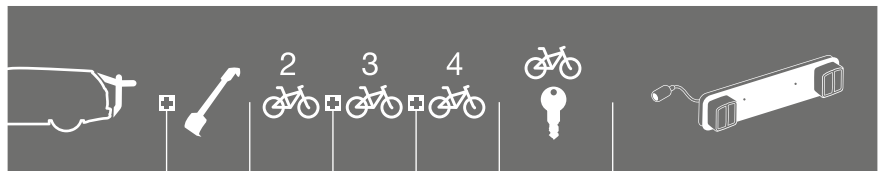

SKODA	Felicia, 5-dr Estate, 94-01	ClipOn High 9106		✓			x	Not needed
SKODA	Felicia, 5-dr Hatchback, 95-01	ClipOn 9104		✓	✓		Lock 538	Lightboard 976 recommended
SKODA	Felicia, 5-dr Hatchback, 95-01	ClipOn High 9106		✓			x	Not needed
SKODA	Felicia, 5-dr Hatchback, 95-01	Freeway 968		✓	✓		Lock 538	Lightboard 976 recommended
SKODA	Octavia, 5-dr Estate, 98-00	BackPac 973	973-15	✓	973-23		x	Not needed
SKODA	Octavia, 5-dr Estate, 98-00	ClipOn 9103		✓	✓		Lock 538	Lightboard 976 recommended
SKODA	Octavia, 5-dr Estate, 98-00	ClipOn High 9105		✓			x	Not needed
SKODA	Octavia, 5-dr Estate, 98-00	Freeway 968		✓	✓		Lock 538	Lightboard 976 recommended
SKODA	Octavia, 5-dr Estate, 01-04	BackPac 973	973-15	✓	973-23		x	Not needed
SKODA	Octavia, 5-dr Estate, 01-04	ClipOn 9103		✓	✓		Lock 538	Lightboard 976 recommended
SKODA	Octavia, 5-dr Estate, 01-04	ClipOn High 9105		✓			x	Not needed
SKODA	Octavia, 5-dr Estate, 01-04	Freeway 968		✓	✓		Lock 538	Lightboard 976 recommended
SKODA	Roomster, 5-dr MPV, 06->	BackPac 973	973-18	✓			x	Lightboard 976 recommended
SKODA	Roomster, 5-dr MPV, 06->	ClipOn 9104		✓	✓		Lock 538	Lightboard 976 recommended
SKODA	Roomster, 5-dr MPV, 06->	ClipOn High 9106		✓			x	Lightboard 976 recommended
SKODA	Roomster, 5-dr MPV, 06->	Freeway 968		✓	✓		Lock 538	Lightboard 976 recommended
SKODA	Roomster Scout, 5-dr MPV, 09->	BackPac 973	973-18	✓			x	Lightboard 976 recommended
SKODA	Roomster Scout, 5-dr MPV, 09->	ClipOn 9104		✓	✓		Lock 538	Lightboard 976 recommended
SKODA	Roomster Scout, 5-dr MPV, 09->	ClipOn High 9106		✓			x	Lightboard 976 recommended
SKODA	Roomster Scout, 5-dr MPV, 09->	Freeway 968		✓	✓		Lock 538	Lightboard 976 recommended
SKODA	Superb, 4-dr Sedan, 01->	Freeway 968		✓	✓		Lock 538	Lightboard 976 recommended
SKODA	Superb, 5-dr Estate, 09->	ClipOn 9104	9115	✓	✓		Lock 538	Lightboard 976 recommended
SKODA	Superb, 5-dr Hatchback, 09->	ClipOn High 9106	9115	✓			x	Not needed
SSANGYONG	Musso, 5-dr SUV, 95-05	ClipOn 9104		✓	✓		Lock 538	Lightboard 976 recommended
SSANGYONG	Musso, 5-dr SUV, 95-05	ClipOn High 9106		✓			x	Not needed
SUBARU	Forester, 5-dr Estate, 02-05	BackPac 973	973-18	✓	973-23		x	Not needed
SUBARU	Forester, 5-dr Estate, 02-05	ClipOn 9104		✓	✓		Lock 538	Lightboard 976 recommended
SUBARU	Forester, 5-dr Estate, 02-05	ClipOn High 9106		✓			x	Not needed
SUBARU	Forester, 5-dr Estate, 02-05	Freeway 968		✓	✓		Lock 538	Lightboard 976 recommended
SUBARU	Forester, 5-dr Estate, 06-07	BackPac 973	973-18	✓	973-23		x	Not needed
SUBARU	Forester, 5-dr Estate, 06-07	ClipOn 9104		✓	✓		Lock 538	Lightboard 976 recommended
SUBARU	Forester, 5-dr Estate, 06-07	ClipOn High 9106		✓			x	Not needed
SUBARU	Forester, 5-dr Estate, 06-07	Freeway 968		✓	✓		Lock 538	Lightboard 976 recommended
SUBARU	Forester, 5-dr Estate, 08->	ClipOn 9104		✓	✓		Lock 538	Lightboard 976 recommended
SUBARU	Forester, 5-dr Estate, 08->	ClipOn High 9106		✓			x	Not needed
SUBARU	Forester, 5-dr Estate, 08->	BackPac 973	973-16	✓	973-23		x	Not needed
SUBARU	Impreza, 5-dr Estate, 93-00	ClipOn 9104		✓	✓		Lock 538	Lightboard 976 recommended
SUBARU	Impreza, 5-dr Estate, 93-00	ClipOn High 9106		✓			x	Not needed
SUBARU	Impreza, 5-dr Estate, 93-00	Freeway 968		✓	✓		Lock 538	Lightboard 976 recommended
SUBARU	Impreza, 5-dr Estate, 01-03	ClipOn 9104		✓	✓		Lock 538	Lightboard 976 recommended
SUBARU	Impreza, 5-dr Estate, 01-03	ClipOn High 9106		✓			x	Not needed
SUBARU	Impreza, 5-dr Estate, 01-03	Freeway 968		✓	✓		Lock 538	Lightboard 976 recommended
SUBARU	Legacy I, 5-dr Estate, 89-93	BackPac 973	973-16	✓	973-23		x	Not needed
SUBARU	Legacy II, 5-dr Estate, 94-02	BackPac 973	973-16	✓	973-23		x	Not needed
SUBARU	Legacy II, 5-dr Estate, 94-02	ClipOn 9104		✓	✓		Lock 538	Lightboard 976 recommended
SUBARU	Legacy II, 5-dr Estate, 94-02	ClipOn High 9106		✓			x	Not needed
SUBARU	Legacy V, 5-dr Estate, 09-	ClipOn 9104		✓	✓		Lock 538	Lightboard 976 recommended
SUBARU	Legacy V, 5-dr Estate, 09-	ClipOn High 9106		✓			x	Not needed
SUBARU	Legacy V, 5-dr Estate, 09-	BackPac 973	973-17	✓	973-23		x	Lightboard 976 recommended
SUBARU	Outback, 5-dr Estate, 94-02	ClipOn 9104		✓	✓		Lock 538	Lightboard 976 recommended
SUBARU	Outback, 5-dr Estate, 94-02	ClipOn High 9106		✓			x	Not needed
SUBARU	Outback, 5-dr Estate, 10-	ClipOn 9104		✓	✓		Lock 538	Lightboard 976 recommended
SUBARU	Outback, 5-dr Estate, 10-	ClipOn High 9106		✓			x	Not needed
SUBARU	Outback, 5-dr Estate, 10-	BackPac 973	973-17	✓	973-23		x	Lightboard 976 recommended
SUBARU	XV, 5-dr SUV, 12-	ClipOn 9103		✓	✓		Lock 538	Lightboard 976 recommended
SUBARU	XV, 5-dr SUV, 12-	ClipOn High 9105		✓			x	Not needed
SUBARU	XV, 5-dr SUV, 12-	BackPac 973	973-16	✓			x	Not needed