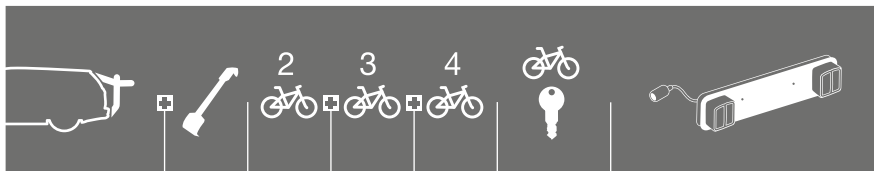

VOLKSWAGEN	Model	Carrier	Code	2	3	4	Key	Lightboard
VOLKSWAGEN	Beetle, 3-dr Hatchback, 98->	Freeway 968		✓	✓		Lock 538	Lightboard 976 recommended
VOLKSWAGEN	Bora, 4-dr Sedan, 98-05	Freeway 968		✓	✓		Lock 538	Lightboard 976 recommended
VOLKSWAGEN	Bora, 5-dr Estate, 99-05	BackPac 973	973-18	✓	973-23		x	Not needed
VOLKSWAGEN	Bora, 5-dr Estate, 99-05	ClipOn 9104		✓	✓		Lock 538	Lightboard 976 recommended
VOLKSWAGEN	Bora, 5-dr Estate, 99-05	ClipOn High 9106		✓			x	Not needed
VOLKSWAGEN	Caddy Combi, 5-dr Van, 04->	BackPac 973	973-18	✓	973-23		x	Not needed
VOLKSWAGEN	Caddy Life, 5-dr Van, 04->	BackPac 973	973-18	✓	973-23		x	Not needed
VOLKSWAGEN	Caddy Life, 4-dr Van, 04-	Indoor 592		1 bike				Not applicable
VOLKSWAGEN	Caddy Maxi Life, 5-dr Van, 08->	BackPac 973	973-18	✓	973-23		x	Not needed
VOLKSWAGEN	Cross Golf, 5-dr Hatchback, 06->	BackPac 973	973-15	✓	973-23		x	Not needed
VOLKSWAGEN	Cross Golf, 5-dr Hatchback, 06->	ClipOn 9104	9115	✓	✓		Lock 538	Lightboard 976 recommended
VOLKSWAGEN	Cross Golf, 5-dr Hatchback, 06->	ClipOn High 9106	9115	✓			x	Not needed
VOLKSWAGEN	Cross Polo, 5-dr Hatchback, 09->	ClipOn 9103		✓	✓		Lock 538	Lightboard 976 recommended
VOLKSWAGEN	Cross Polo, 5-dr Hatchback, 09->	ClipOn High 9105		✓			x	Not needed
VOLKSWAGEN	Cross Polo, 5-dr Hatchback, 06-08	ClipOn 9103		✓	✓		Lock 538	Lightboard 976 recommended
VOLKSWAGEN	Cross Polo, 5-dr Hatchback, 06-08	ClipOn High 9105		✓			x	Not needed
VOLKSWAGEN	Cross Touran, 5-dr MPV, 06->	BackPac 973	973-18	✓	973-23	973-24	x	Not needed
VOLKSWAGEN	Cross Touran, 5-dr MPV, 06->	ClipOn 9104	9115	✓	✓		Lock 538	Lightboard 976 recommended
VOLKSWAGEN	Cross Touran, 5-dr MPV, 06->	ClipOn High 9106	9115	✓			x	Not needed
VOLKSWAGEN	Fox, 3-dr Hatchback, 05->	ClipOn 9103	9115	✓	✓		Lock 538	Lightboard 976 recommended
VOLKSWAGEN	Fox, 3-dr Hatchback, 05->	ClipOn High 9105	9115	✓			x	Not needed
VOLKSWAGEN	Fox, 3-dr Hatchback, 05->	Freeway 968		✓	✓		Lock 538	Lightboard 976 recommended
VOLKSWAGEN	Golf, 4-dr Cabriolet, 94->	Freeway 968		✓	✓		Lock 538	Lightboard 976 recommended
VOLKSWAGEN	Golf II, 3/5-dr Hatchback, 84-91	ClipOn 9103		✓	✓		Lock 538	Lightboard 976 recommended
VOLKSWAGEN	Golf II, 3/5-dr Hatchback, 84-91	Freeway 968		✓	✓		Lock 538	Lightboard 976 recommended
VOLKSWAGEN	Golf II, 3/5-dr Hatchback, 84-91	ClipOn High 9105		✓			x	Not needed
VOLKSWAGEN	Golf III, 3/5-dr Hatchback, 92-97	ClipOn 9103		✓	✓		Lock 538	Lightboard 976 recommended
VOLKSWAGEN	Golf III, 3/5-dr Hatchback, 92-97	ClipOn High 9105		✓			x	Not needed
VOLKSWAGEN	Golf III, 3/5-dr Hatchback, 92-97	Freeway 968		✓	✓		Lock 538	Lightboard 976 recommended
VOLKSWAGEN	Golf III, 5-dr Estate, 94-98	ClipOn 9104	9110	✓	✓		Lock 538	Lightboard 976 recommended
VOLKSWAGEN	Golf III, 5-dr Estate, 94-98	ClipOn High 9106	9110	✓			x	Not needed
VOLKSWAGEN	Golf III, 5-dr Estate, 94-98	Freeway 968		✓	✓		Lock 538	Lightboard 976 recommended
VOLKSWAGEN	Golf III, 5-dr Estate, 94-98	BackPac 973	973-16	✓	973-23		x	Not needed
VOLKSWAGEN	Golf III, 3/5-dr Hatchback, 92-97	BackPac 973	973-16	✓	973-23		x	Not needed
VOLKSWAGEN	Golf IV, 3/5-dr Hatchback, 98-03	BackPac 973	973-14	✓	973-23		x	Not needed
VOLKSWAGEN	Golf IV, 3/5-dr Hatchback, 98-03	ClipOn 9103		✓	✓		Lock 538	Lightboard 976 recommended
VOLKSWAGEN	Golf IV, 3/5-dr Hatchback, 98-03	ClipOn High 9105		✓			x	Not needed
VOLKSWAGEN	Golf IV, 3/5-dr Hatchback, 98-03	Freeway 968		✓	✓		Lock 538	Lightboard 976 recommended
VOLKSWAGEN	Golf IV, 5-dr Estate, 99-06	BackPac 973	973-18	✓	973-23		x	Not needed
VOLKSWAGEN	Golf IV, 5-dr Estate, 99-06	ClipOn 9104		✓	✓		Lock 538	Lightboard 976 recommended
VOLKSWAGEN	Golf IV, 5-dr Estate, 99-06	ClipOn High 9106		✓			x	Not needed
VOLKSWAGEN	Golf IV, 5-dr Estate, 99-06	Freeway 968		✓	✓		Lock 538	Lightboard 976 recommended
VOLKSWAGEN	Golf V, 3/5-dr Hatchback, 04-08	BackPac 973	973-15	✓	973-23		x	Not needed
VOLKSWAGEN	Golf V, 3/5-dr Hatchback, 04-08	ClipOn 9103	9115	✓	✓		Lock 538	Lightboard 976 recommended
VOLKSWAGEN	Golf V, 3/5-dr Hatchback, 04-08	ClipOn High 9105	9115	✓			x	Not needed
VOLKSWAGEN	Golf V, 3/5-dr Estate, 07-08	BackPac 973	973-15	✓	973-23		x	Not needed
VOLKSWAGEN	Golf V, 3/5-dr Estate, 07-08	ClipOn High 9106	9115	✓			x	Not needed
VOLKSWAGEN	Golf V, 3/5-dr Estate, 07-08	ClipOn 9104	9115	✓	✓		Lock 538	Lightboard 976 recommended
VOLKSWAGEN	Golf Plus, 5-dr Hatchback, 05-08	BackPac 973	973-15	✓	973-23		x	Not needed
VOLKSWAGEN	Golf Plus, 5-dr Hatchback, 05-08	ClipOn 9104		✓	✓		Lock 538	Lightboard 976 recommended
VOLKSWAGEN	Golf Plus, 5-dr Hatchback, 05-08	ClipOn High 9106		✓			x	Not needed
VOLKSWAGEN	Golf Plus, 5-dr Hatchback, 05-08	Freeway 968		✓	✓		Lock 538	Lightboard 976 recommended
VOLKSWAGEN	Golf Plus, 5-dr Hatchback, 09->	BackPac 973	973-15	✓	973-23		x	Not needed