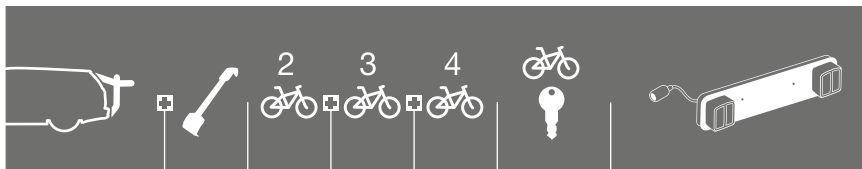

CHRYSLER	Voyager, 5-dr MPV, 05-07	ClipOn High 9106	9111	✓			x	Not needed
CHRYSLER	Voyager, 5-dr MPV, 05-07	Freeway 968		✓	✓		Lock 538	Lightboard 976 recommended
CHRYSLER	Voyager, 5-dr MPV, 01-04	BackPac 973	973-16	✓	973-23		x	Not needed
CHRYSLER	Voyager, 5-dr MPV, 01-04	ClipOn 9104	9111	✓	✓		Lock 538	Lightboard 976 recommended
CHRYSLER	Voyager, 5-dr MPV, 01-04	ClipOn High 9106	9111	✓			x	Not needed
CHRYSLER	Voyager, 5-dr MPV, 01-04	Freeway 968		✓	✓		Lock 538	Lightboard 976 recommended
CHRYSLER	Voyager, 5-dr MPV, 01-04	Indoor 592		✓				Not applicable
CHRYSLER	Voyager, 5-dr MPV, 96-00	BackPac 973	973-17	✓	973-23		x	Not needed
CHRYSLER	Voyager, 5-dr MPV, 96-00	ClipOn 9104	9111	✓	✓		Lock 538	Lightboard 976 recommended
CHRYSLER	Voyager, 5-dr MPV, 96-00	ClipOn High 9106	9111	✓			x	Not needed
CHRYSLER	Voyager, 5-dr MPV, 96-00	Indoor 592		✓				Not applicable
CHRYSLER	Voyager, 5-dr MPV, 88-95	BackPac 973	973-14	✓	973-23	973-24	x	Not needed
CHRYSLER	Voyager, 5-dr MPV, 88-95	ClipOn 9104		✓	✓		Lock 538	Lightboard 976 recommended
CHRYSLER	Voyager, 5-dr MPV, 88-95	ClipOn High 9106		✓			x	Not needed
CHRYSLER	Voyager, 5-dr MPV, 88-95	Indoor 592		✓				Not applicable
CHRYSLER	Grand Voyager, 4-dr MPV, 91-95	Indoor 592		✓				Not applicable
CHRYSLER	Grand Voyager, 4-dr MPV, 96-00	Indoor 592		✓	593			Not applicable
CHRYSLER	Grand Voyager, 4-dr MPV, 01-04	Indoor 592		✓	593			Not applicable
CITROËN	Berlingo without sliding doors, 4-dr MPV, 97->	Indoor 592		1 bike				Not applicable
CITROËN	C3, 5-dr Hatchback, 02-09	ClipOn 9103		✓	✓		Lock 538	Lightboard 976 recommended
CITROËN	C3, 5-dr Hatchback, 02-09	ClipOn High 9105		✓			x	Not needed
CITROËN	C3, 5-dr Hatchback, 02-09	Freeway 968		✓	✓		Lock 538	Lightboard 976 recommended
CITROËN	C3 Picasso, 5-dr MPV, 09->	BackPac 973	973-18	✓	973-23		x	Lightboard 976 recommended
CITROËN	C3 Picasso, 5-dr MPV, 09->	ClipOn 9104		✓	✓		Lock 538	Lightboard 976 recommended
CITROËN	C3 Picasso, 5-dr MPV, 09->	ClipOn High 9106		✓			x	Lightboard 976 recommended
CITROËN	C3(Mk.II), 5-dr Hatchback, 09->	ClipOn 9103	9115	✓	✓		Lock 538	Lightboard 976 recommended
CITROËN	C4 Grande Picasso, 5-dr MPV, 06->	BackPac 973	973-15	✓	973-23		x	Lightboard 976 recommended
CITROËN	Evasion, 5-dr MPV, 94-02	BackPac 973	973-16	✓			x	Not needed
CITROËN	Evasion, 5-dr MPV, 94-02	ClipOn 9104	9111	✓	✓		Lock 538	Lightboard 976 recommended
CITROËN	Evasion, 5-dr MPV, 94-02	ClipOn High 9106	9111	✓			x	Not needed
CITROËN	Evasion, 5-dr MPV, 94-02	Freeway 968		✓	✓		Lock 538	Lightboard 976 recommended
CITROËN	Saxo, 3/5-dr Hatchback, 96-03	ClipOn 9103		✓	✓		Lock 538	Lightboard 976 recommended
CITROËN	Saxo, 3/5-dr Hatchback, 96-03	ClipOn High 9105		✓			x	Not needed
CITROËN	Xantia, 3/5-dr Hatchback, 93-01	Freeway 968		✓	✓		Lock 538	Lightboard 976 recommended
CITROËN	XM, 5-dr Estate, 90-00	Freeway 968		✓	✓		Lock 538	Lightboard 976 recommended
CITROËN	Xsara, 3/5-dr Hatchback, 01->	Freeway 968		✓	✓		Lock 538	Lightboard 976 recommended
CITROËN	Xsara, 3/5-dr Hatchback, 98-00	Freeway 968		✓	✓		Lock 538	Lightboard 976 recommended
CITROËN	Xsara Picasso, 5-dr MPV, 99-	Indoor 592		1 bike				Not applicable
CITROËN	Xsara Picasso, 5-dr MPV, 00-03	ClipOn 9104	9111	✓	✓		Lock 538	Lightboard 976 recommended
CITROËN	Xsara Picasso, 5-dr MPV, 00-03	ClipOn High 9106	9111	✓			x	Not needed
CITROËN	Xsara Picasso, 5-dr MPV, 00-03	Freeway 968		✓	✓		Lock 538	Lightboard 976 recommended
CITROËN	Xsara Picasso, 5-dr MPV, 04->	ClipOn 9104	9111	✓	✓		Lock 538	Lightboard 976 recommended
CITROËN	Xsara Picasso, 5-dr MPV, 04->	ClipOn High 9106	9111	✓			x	Not needed
CITROËN	Xsara Picasso, 5-dr MPV, 04->	Freeway 968		✓	✓		Lock 538	Lightboard 976 recommended
CITROËN	ZX, 5-dr Hatchback, 91-98	Freeway 968		✓	✓		Lock 538	Lightboard 976 recommended
CITROËN	ZX, 3-dr Hatchback, 93-98	Freeway 968		✓	✓		Lock 538	Lightboard 976 recommended
CITROËN	ZX, 5-dr Estate, 93-98	Freeway 968		✓	✓		Lock 538	Lightboard 976 recommended
DACIA	Duster, 5-dr SUV, 10-	ClipOn 9104	9115	✓	✓		Lock 538	Lightboard 976 recommended
DACIA	Duster, 5-dr SUV, 10-	ClipOn High 9106	9115	✓			x	Lightboard 976 recommended
DACIA	Sandero, 5-dr Hatchback, 08-12	ClipOn 9104		✓	✓		Lock 538	Lightboard 976 recommended
DACIA	Sandero, 5-dr Hatchback, 08-12	ClipOn High 9106		✓			x	Lightboard 976 recommended
DACIA	Sandero StepWay, 5-dr Hatchback, 09-12	ClipOn 9104		✓	✓		Lock 538	Lightboard 976 recommended
DACIA	Sandero StepWay, 5-dr Hatchback, 09-12	ClipOn High 9106		✓			x	Lightboard 976 recommended
DAEWOO	Evanda, 4-dr Sedan, 03->	Freeway 968		✓	✓		Lock 538	Lightboard 976 recommended
DAEWOO	Kalos, 5-dr Hatchback, 03->	Freeway 968		✓	✓		Lock 538	Lightboard 976 recommended
DAEWOO	Lanos, 3-dr Hatchback, 96-02	Freeway 968		✓	✓		Lock 538	Lightboard 976 recommended