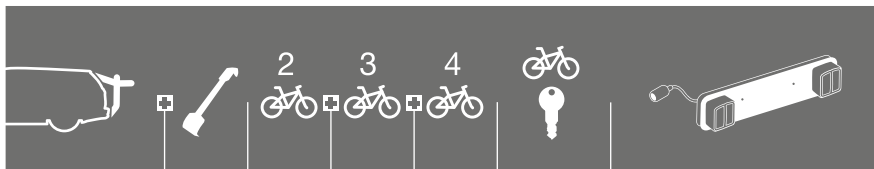

TOYOTA	Model	Accessory	Key	2 Bikes	3 Bikes	4 Bikes	Key	Lightbar
TOYOTA	Corolla, 5-dr Estate, 88-92	ClipOn High 9106		✓			x	Not needed
TOYOTA	Corolla, 5-dr Estate, 93-97	BackPac 973	973-17	✓	973-23		x	Not needed
TOYOTA	Corolla, 5-dr Estate, 93-97	ClipOn 9104		✓	✓		Lock 538	Lightboard 976 recommended
TOYOTA	Corolla, 5-dr Estate, 93-97	ClipOn High 9106		✓			x	Not needed
TOYOTA	Corolla, 5-dr Estate, 93-97	Freeway 968		✓	✓		Lock 538	Lightboard 976 recommended
TOYOTA	Corolla, 5-dr Estate, 98-01	ClipOn 9104		✓	✓		Lock 538	Lightboard 976 recommended
TOYOTA	Corolla, 5-dr Estate, 98-01	ClipOn High 9106		✓			x	Lightboard 976 recommended
TOYOTA	Corolla, 5-dr Estate, 98-01	Freeway 968		✓	✓		Lock 538	Lightboard 976 recommended
TOYOTA	Corolla, 5-dr Estate, 02-04	BackPac 973	973-15	✓	973-23		x	Not needed
TOYOTA	Corolla, 5-dr Estate, 02-04	ClipOn 9104		✓	✓		Lock 538	Lightboard 976 recommended
TOYOTA	Corolla, 5-dr Estate, 02-04	ClipOn High 9106		✓			x	Not needed
TOYOTA	Corolla, 5-dr Estate, 02-04	Freeway 968		✓	✓		Lock 538	Lightboard 976 recommended
TOYOTA	Corolla, 5-dr Estate, 04-08	BackPac 973	973-15	✓	973-23		x	Not needed
TOYOTA	Corolla, 5-dr Estate, 04-08	ClipOn 9104		✓	✓		Lock 538	Lightboard 976 recommended
TOYOTA	Corolla, 5-dr Estate, 04-08	ClipOn High 9106		✓			x	Lightboard 976 recommended
TOYOTA	Corolla, 4-dr Sedan, 88-92	Freeway 968		✓	✓		Lock 538	Lightboard 976 recommended
TOYOTA	Corolla, 4-dr Sedan, 93-97	Freeway 968		✓	✓		Lock 538	Lightboard 976 recommended
TOYOTA	Corolla, 4-dr Sedan, 98-01	Freeway 968		✓	✓		Lock 538	Lightboard 976 recommended
TOYOTA	Corolla, 4-dr Sedan, 02-04	Freeway 968		✓	✓		Lock 538	Lightboard 976 recommended
TOYOTA	Corolla Verso, 5-dr MPV, 02-03	BackPac 973	973-15	✓			x	Not needed
TOYOTA	Corolla Verso, 5-dr MPV, 02-03	ClipOn 9104		✓	✓		Lock 538	Lightboard 976 recommended
TOYOTA	Corolla Verso, 5-dr MPV, 02-03	ClipOn High 9106		✓			x	Lightboard 976 recommended
TOYOTA	Corolla Verso, 5-dr MPV, 02-03	Freeway 968		✓	✓		Lock 538	Lightboard 976 recommended
TOYOTA	Corolla Verso, 5-dr MPV, 04-08	BackPac 973	973-15	✓			x	Not needed
TOYOTA	Corolla Verso, 5-dr MPV, 04-08	ClipOn 9104		✓	✓		Lock 538	Lightboard 976 recommended
TOYOTA	Corolla Verso, 5-dr MPV, 04-08	ClipOn High 9106		✓			x	Lightboard 976 recommended
TOYOTA	Corolla Verso, 5-dr MPV, 04-08	Freeway 968		✓	✓		Lock 538	Lightboard 976 recommended
TOYOTA	Land Cruiser 100, 5-dr SUV, 98-01, 02-	Indoor 592		✓				Not applicable
TOYOTA	Land Cruiser 90, 5-dr SUV, 97-01	Indoor 592		✓				Not applicable
TOYOTA	Land Cruiser 90, 5-dr SUV, 02-	Indoor 592		1 bike				Not applicable
TOYOTA	Rav 4, 5-dr SUV, 04-	Indoor 592		1 bike				Not applicable
TOYOTA	Picnic, 5-dr MPV, 97-00	BackPac 973	973-16	✓	973-23	973-24	x	Not needed
TOYOTA	Picnic, 5-dr MPV, 97-00	ClipOn 9104		✓	✓		Lock 538	Lightboard 976 recommended
TOYOTA	Picnic, 5-dr MPV, 97-00	ClipOn High 9106		✓			x	Not needed
TOYOTA	Picnic, 5-dr MPV, 01->	BackPac 973	973-16	✓	973-23	973-24	x	Not needed
TOYOTA	Picnic, 5-dr MPV, 01->	ClipOn 9104		✓	✓		Lock 538	Lightboard 976 recommended
TOYOTA	Picnic, 5-dr MPV, 01->	ClipOn High 9106		✓			x	Not needed
TOYOTA	Previa, 5-dr MPV, 90-99	ClipOn High 9106	9111	✓			x	Lightboard 976 recommended
TOYOTA	Previa, 5-dr MPV, 90-99	Freeway 968		✓	✓		Lock 538	Lightboard 976 recommended
TOYOTA	Previa, 5-dr MPV, 90-99	BackPac 973	973-17	✓	973-23		x	Not needed
TOYOTA	Previa, 5-dr Bus, 00-02, 03-	Indoor 592		✓	593			Not applicable
TOYOTA	Prius, 5-dr Hatchback, 04-09	Freeway 968		✓	✓		Lock 538	Lightboard 976 recommended
TOYOTA	Yaris, 3/5-dr Hatchback, 04-05	ClipOn 9103		✓	✓		Lock 538	Lightboard 976 recommended
TOYOTA	Yaris, 3/5-dr Hatchback, 04-05	ClipOn High 9105		✓			x	Not needed
TOYOTA	Yaris, 3/5-dr Hatchback, 04-05	Freeway 968		✓	✓		Lock 538	Lightboard 976 recommended
TOYOTA	Yaris, 3/5-dr Hatchback, 06-11	ClipOn 9103		✓	✓		Lock 538	Lightboard 976 recommended
TOYOTA	Yaris, 3/5-dr Hatchback, 06-11	ClipOn High 9105		✓			x	Not needed
TOYOTA	Yaris, 3/5-dr Hatchback, 06-11	Freeway 968		✓	✓		Lock 538	Lightboard 976 recommended
TOYOTA	Yaris, 3/5-dr Hatchback, 12-	Clipon 9103		✓	✓		Lock 538	Lightboard 976 recommended
TOYOTA	Yaris, 3/5-dr Hatchback, 12-	Clipon High 9105		✓			x	Not needed
VAUXHALL	Astra, 3/5-dr Hatchback, 92-97	Freeway 968		✓	✓		Lock 538	Lightboard 976 recommended
VAUXHALL	Astra, 5-dr Estate, 92-97	Freeway 968		✓	✓		Lock 538	Lightboard 976 recommended
VAUXHALL	Cavalier, 3/5-dr Hatchback, 96->	Freeway 968		✓	✓		Lock 538	Lightboard 976 recommended
VAUXHALL	Cavalier, 4-dr Sedan, 96->	Freeway 968		✓	✓		Lock 538	Lightboard 976 recommended
VAUXHALL	Corsa B, 3/5-dr Hatchback, 93-00	Freeway 968		✓	✓		Lock 538	Lightboard 976 recommended
VAUXHALL	Omega, 4-dr Sedan, 94->	Freeway 968		✓	✓		Lock 538	Lightboard 976 recommended