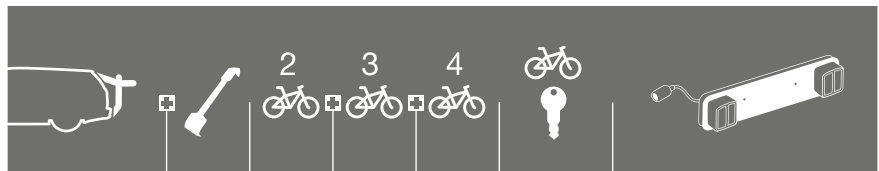

Brand	Model	Accessories	Year	2	3	4	Lock	Lightboard
FIAT	EVO, 5-dr Hatchback, 09->	Freeway 968		✓	✓		Lock 538	Lightboard 976 recommended
FIAT	EVO, 5-dr Hatchback, 09->	ClipOn 9103		✓	✓		Lock 538	Lightboard 976 recommended
FIAT	Fiorino Qubo, 5-dr Van, 08->	BackPac 973	973-18	✓			x	Not needed
FIAT	Grande Punto, 3-dr Hatchback, 06->	ClipOn High 9105		✓			x	Lightboard 976 recommended
FIAT	Grande Punto, 3-dr Hatchback, 06->	Freeway 968		✓	✓		Lock 538	Lightboard 976 recommended
FIAT	Grande Punto, 3-dr Hatchback, 06->	ClipOn 9103		✓	✓		Lock 538	Lightboard 976 recommended
FIAT	Grande Punto, 5-dr Hatchback, 06->	ClipOn High 9105		✓			x	Lightboard 976 recommended
FIAT	Grande Punto, 5-dr Hatchback, 06->	Freeway 968		✓	✓		Lock 538	Lightboard 976 recommended
FIAT	Grande Punto, 5-dr Hatchback, 06->	ClipOn 9103		✓	✓		Lock 538	Lightboard 976 recommended
FIAT	Idea, 5-dr MPV, 03->	BackPac 973	973-15	✓			x	Not needed
FIAT	Idea, 5-dr MPV, 03->	ClipOn 9104		✓	✓		Lock 538	Lightboard 976 recommended
FIAT	Idea, 5-dr MPV, 03->	ClipOn High 9106		✓			x	Lightboard 976 recommended
FIAT	Idea, 5-dr MPV, 03->	Freeway 968		✓	✓		Lock 538	Lightboard 976 recommended
FIAT	Marea, 5-dr Estate, 96-03	BackPac 973	973-18	✓	973-23		x	Lightboard 976 recommended
FIAT	Marea, 5-dr Estate, 96-03	ClipOn 9103		✓	✓		Lock 538	Lightboard 976 recommended
FIAT	Multipia, 5-dr MPV, 99-01	Indoor 592		1 bike				Not applicable
FIAT	Multipia, 5-dr MPV, 02-	Indoor 592		✓				Not applicable
FIAT	Multipia, 5-dr MPV, 05-	Indoor 592		✓				Not applicable
FIAT	Panda, 5-dr Hatchback, 03-11	BackPac 973	973-18	✓	973-23		x	Lightboard 976 recommended
FIAT	Panda, 5-dr Hatchback, 03-11	ClipOn 9104	9110	✓	✓		Lock 538	Lightboard 976 recommended
FIAT	Panda, 5-dr Hatchback, 03-11	ClipOn High 9106	9110	✓			x	Lightboard 976 recommended
FIAT	Panda, 5-dr Hatchback, 03->	Freeway 968		✓	✓		Lock 538	Lightboard 976 recommended
FIAT	Panda Cross, 5-dr Hatchback, 03-11	ClipOn 9104	9110	✓	✓		Lock 538	Lightboard 976 recommended
FIAT	Panda Cross, 5-dr Hatchback, 03-11	ClipOn High 9106	9110	✓			x	Lightboard 976 recommended
FIAT	Punto, 3-dr Hatchback, 03->	ClipOn 9103		✓	✓		Lock 538	Lightboard 976 recommended
FIAT	Punto, 3-dr Hatchback, 03->	ClipOn High 9105		✓			x	Lightboard 976 recommended
FIAT	Punto, 5-dr Hatchback, 03->	ClipOn 9103		✓	✓		Lock 538	Lightboard 976 recommended
FIAT	Punto, 5-dr Hatchback, 03->	ClipOn High 9105		✓			x	Lightboard 976 recommended
FIAT	Punto, 3/5-dr Hatchback, 94-98	ClipOn High 9105		✓			x	Lightboard 976 recommended
FIAT	Punto, 3/5-dr Hatchback, 99-02	Freeway 968		✓	✓		Lock 538	Lightboard 976 recommended
FIAT	Punto, 3/5-dr Hatchback, 94-98	ClipOn 9103		✓	✓		Lock 538	Lightboard 976 recommended
FIAT	Punto, 3/5-dr Hatchback, 99-02	ClipOn 9103		✓	✓		Lock 538	Lightboard 976 recommended
FIAT	Punto, 3/5-dr Hatchback, 99-02	ClipOn High 9105		✓			x	Lightboard 976 recommended
FIAT	Sedeci, 5-dr Hatchback, 06->	ClipOn 9103		✓	✓		Lock 538	Lightboard 976 recommended
FIAT	Sedeci, 5-dr Hatchback, 06->	ClipOn High 9105		✓			x	Not needed
FIAT	Sedeci, 5-dr Hatchback, 06->	Freeway 968		✓	✓		Lock 538	Lightboard 976 recommended
FIAT	Seicento, 3-dr Hatchback, 01->	Freeway 968		✓	✓		Lock 538	Lightboard 976 recommended
FIAT	Seicento, 3-dr Hatchback, 98-00	Freeway 968		✓	✓		Lock 538	Lightboard 976 recommended
FIAT	Stilo 1.6, 3/5-dr Hatchback, 02->	ClipOn High 9106		✓			x	Lightboard 976 recommended
FIAT	Stilo 1.6, 3/5-dr Hatchback, 02->	Freeway 968		✓	✓		Lock 538	Lightboard 976 recommended
FIAT	Stilo 1.6, 3/5-dr Hatchback, 02->	ClipOn 9104		✓	✓		Lock 538	Lightboard 976 recommended
FIAT	Ulysse, 5-dr MPV, 94-02	BackPac 973	973-16	✓			x	Not needed
FIAT	Ulysse, 5-dr MPV, 94-02	ClipOn 9104	9111	✓	✓		Lock 538	Lightboard 976 recommended
FIAT	Ulysse, 5-dr MPV, 94-02	ClipOn High 9106	9111	✓			x	Not needed
FIAT	Ulysse, 5-dr MPV, 94-02	Freeway 968		✓	✓		Lock 538	Lightboard 976 recommended
FIAT	Uno, 3/5-dr Hatchback, 84-98	ClipOn 9103		✓	✓		Lock 538	Lightboard 976 recommended
FIAT	Uno, 3/5-dr Hatchback, 84-98	ClipOn High 9105		✓			x	Not needed
FORD	Aerostar, 5-dr MPV, 90-97	BackPac 973	973-16	✓	973-23	973-24	x	Not needed
FORD	C-max Mk II, 5-dr MPV, 10->	BackPac 973	973-17	✓	973-23		x	Lightboard 976 recommended
FORD	C-max Mk II, 5-dr MPV, 10->	ClipOn High 9106		✓			x	Lightboard 976 recommended
FORD	C-max Mk II, 5-dr MPV, 10->	ClipOn 9104		✓	✓		Lock 538	Lightboard 976 recommended
FORD	Grand C-max, 5-dr MPV, 10->	ClipOn 9104	9111	✓	✓		Lock 538	Lightboard 976 recommended
FORD	Grand C-max, 5-dr MPV, 10->	ClipOn High 9106	9111	✓			x	Lightboard 976 recommended
FORD	Grand C-max, 5-dr MPV, 10->	BackPac 973	973-15	✓	973-23		x	Not needed
FORD	Escape, 5-dr SUV, 00-07	ClipOn 9104		✓	✓		Lock 538	Lightboard 976 recommended