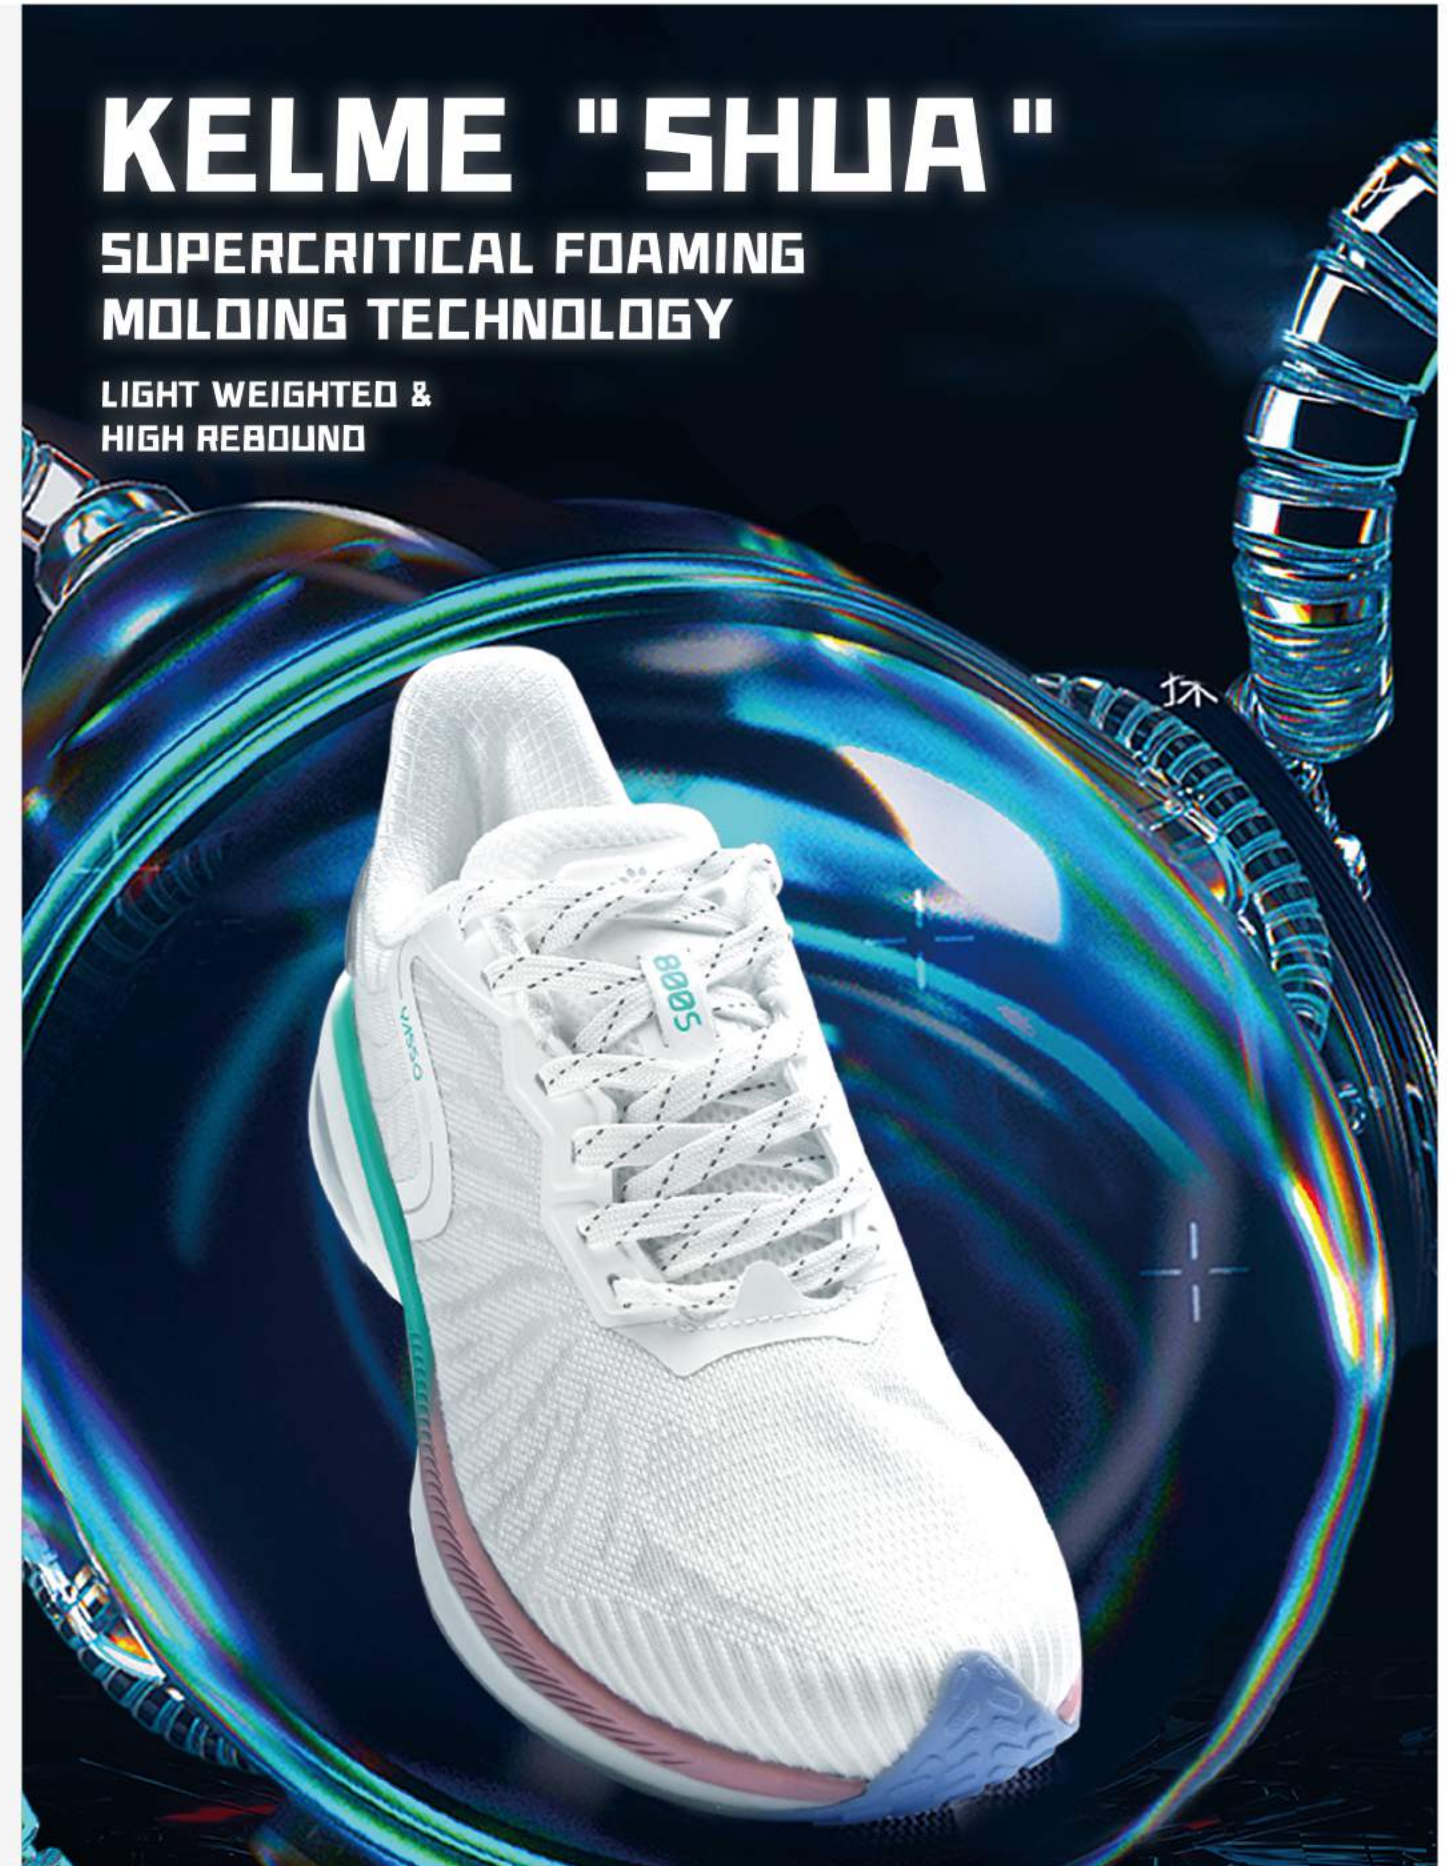

KELME "SHUA"

SUPERCRITICAL FOAMING MOLDING TECHNOLOGY

LIGHT WEIGHTED &
HIGH REBOUND