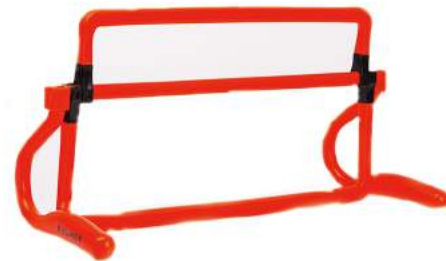

■K16XLQC014
TRAINING HURDLES(ADJUSTABLE)
15/23/30/40(5PCS)