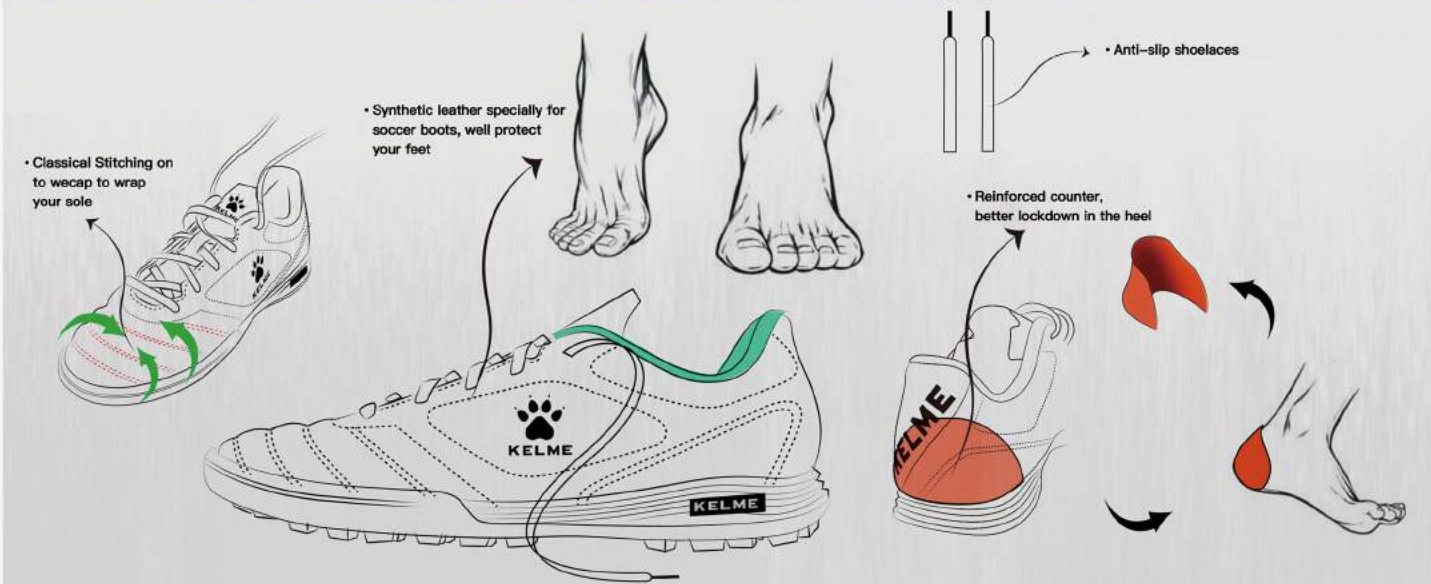

MEN:
SIZE:40-45 KIDS:
SIZE:32-39

907
Neon Orange

417
Sapphire Blue

**Wonderful future starts
from this step!**

KIDS/WOMENS/MENS

因为专业
BY PROFESSIONAL FOOTBALL SPECIALISTS

所以放心
WEAR WITH CONFIDENCE.

**6893141
KIDS' FOOTBALL SHOES (TF)**