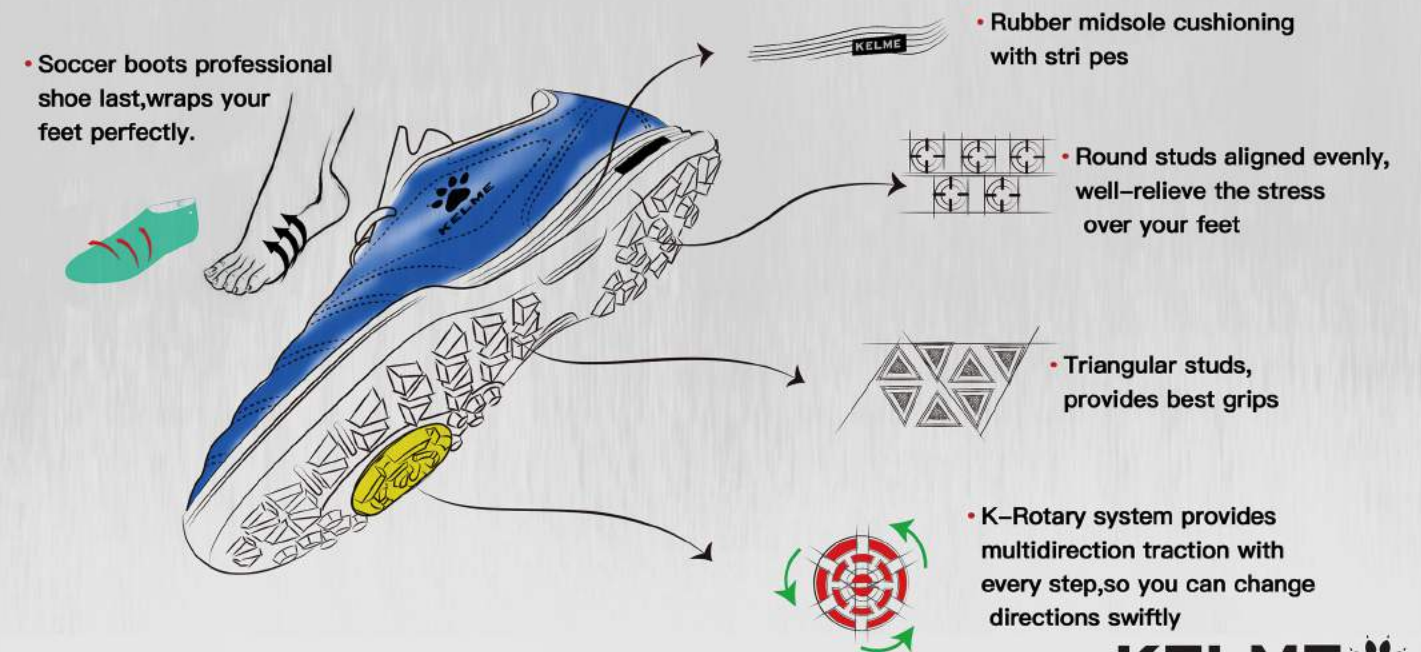

MEN:
SIZE:40-45 KIDS:
SIZE:32-39

907
Neon Orange

417
Sapphire Blue

**Wonderful future starts
from this step!**

KIDS/WOMENS/MENS

因为专业
BY PROFESSIONAL FOOTBALL SPECIALISTS

所以放心
WEAR WITH CONFIDENCE.

**6893141
KIDS' FOOTBALL SHOES (TF)**