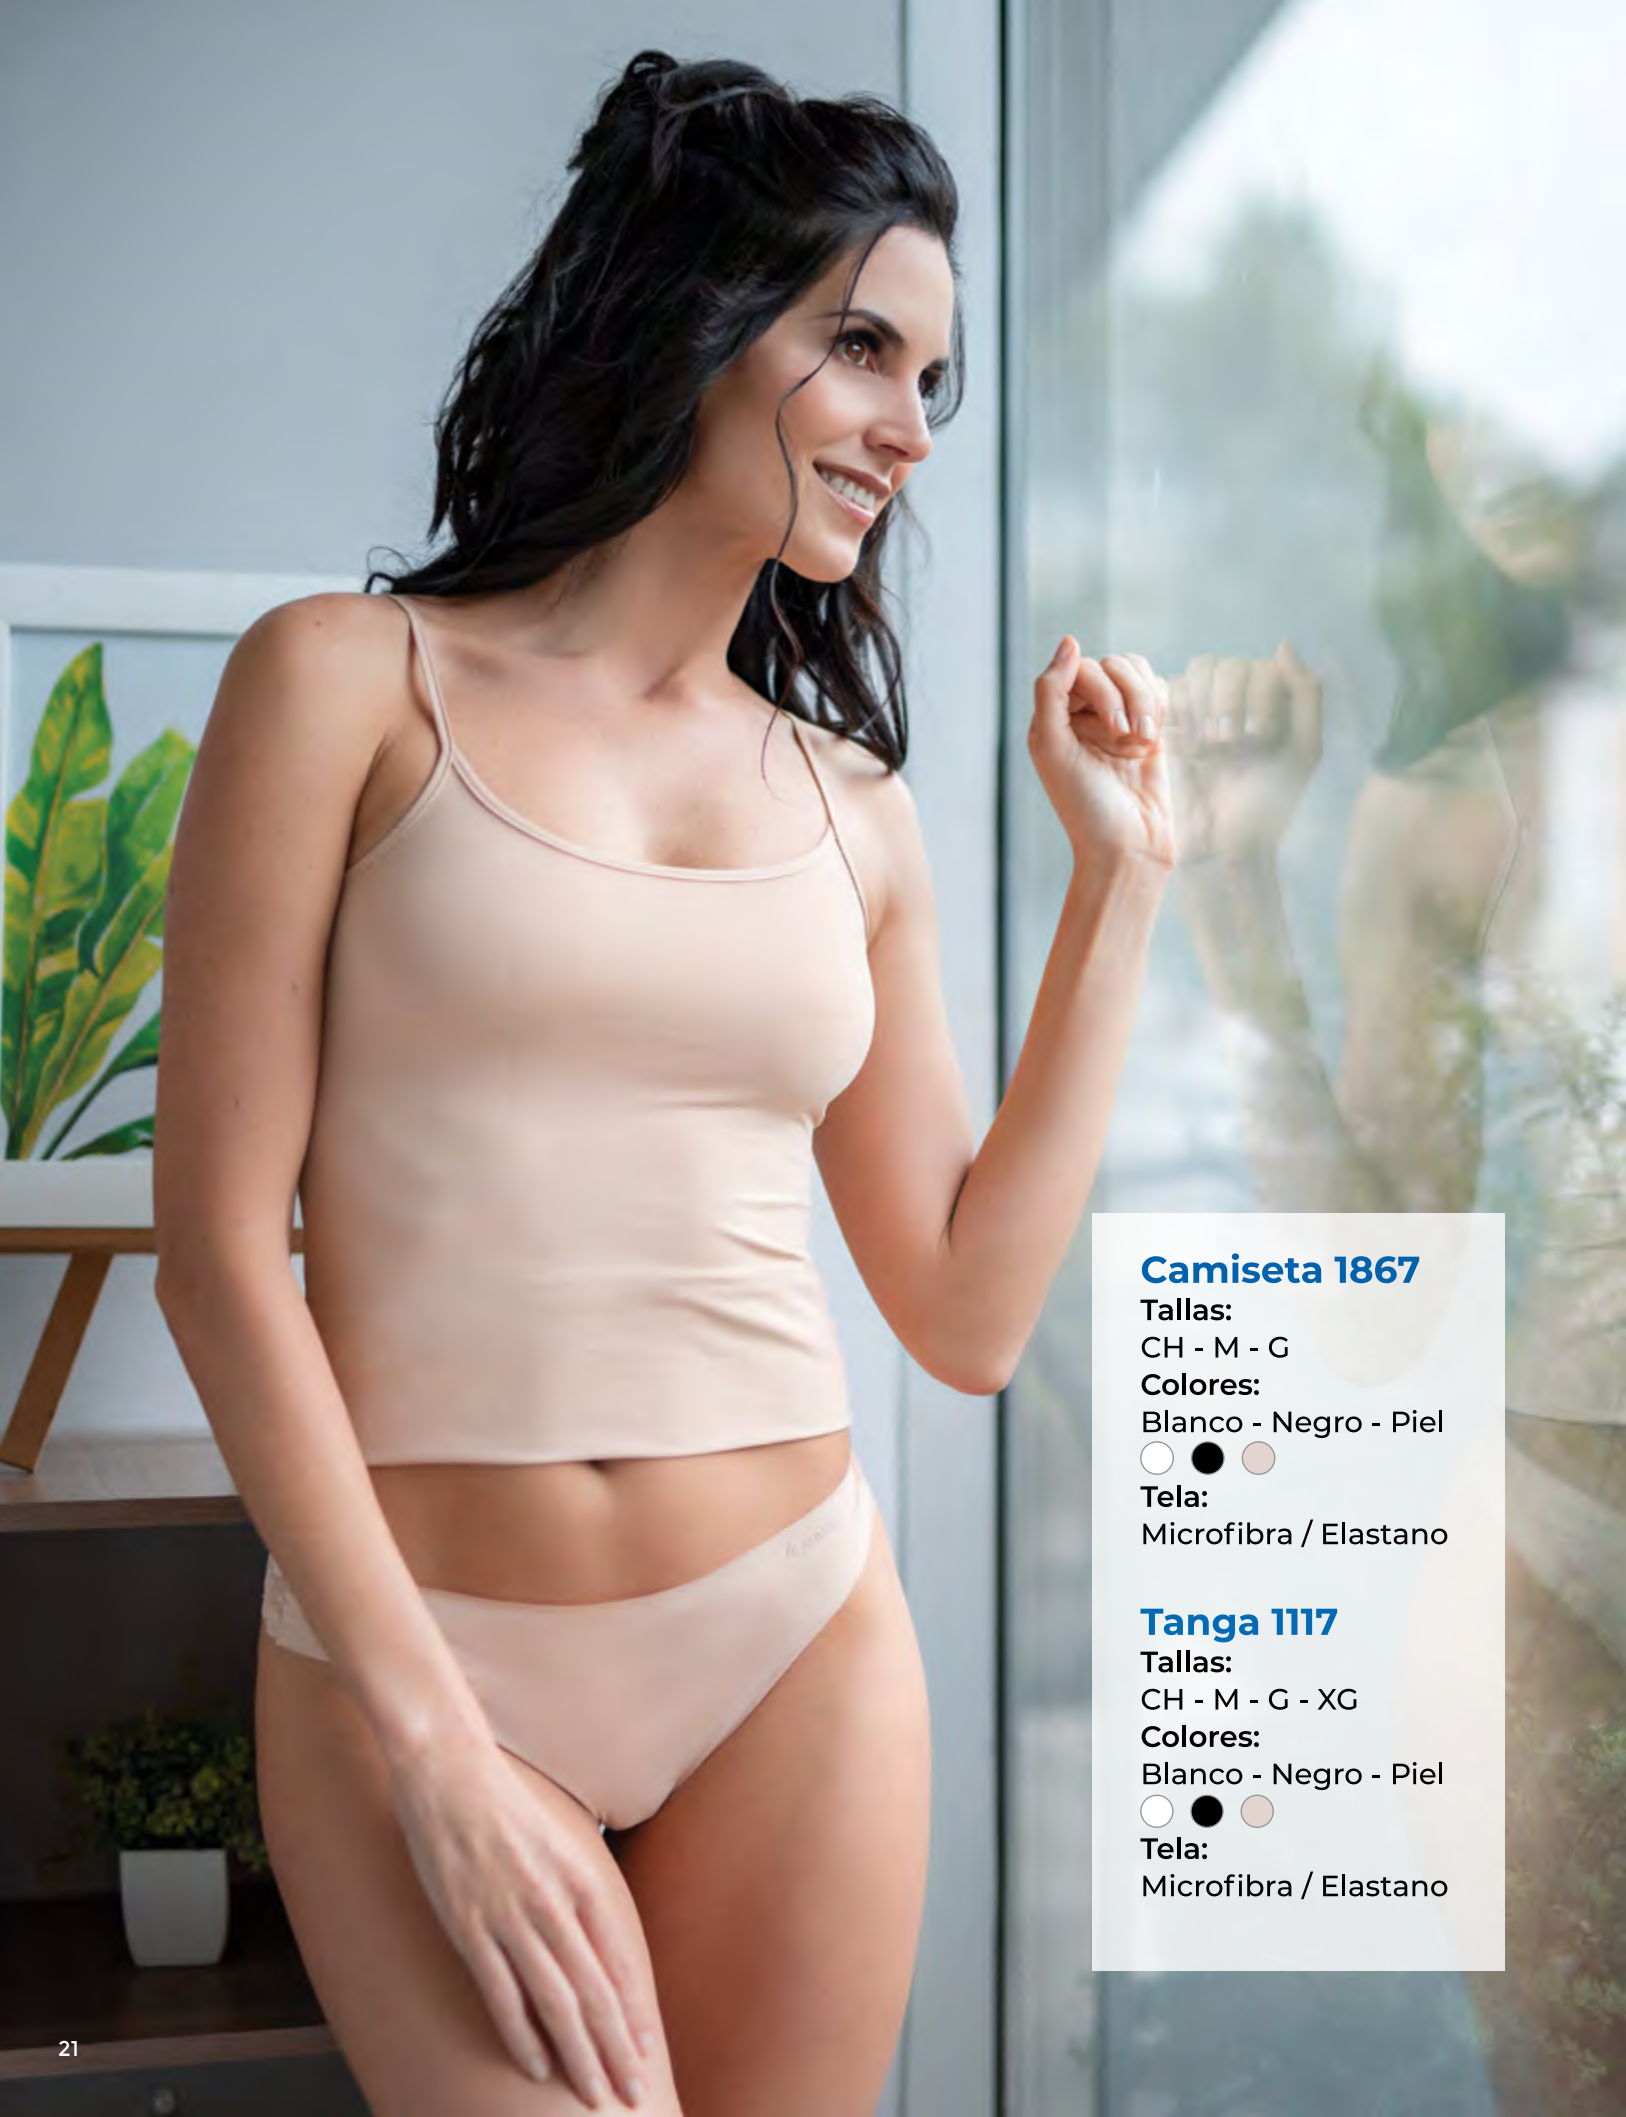

Camiseta 1867

Tallas:

CH - M - G

Colores:

Blanco - Negro - Piel

Tela:

Microfibra / Elastano

Tanga 1117

Tallas:

CH - M - G - XG

Colores:

Blanco - Negro - Piel

Tela:

Microfibra / Elastano