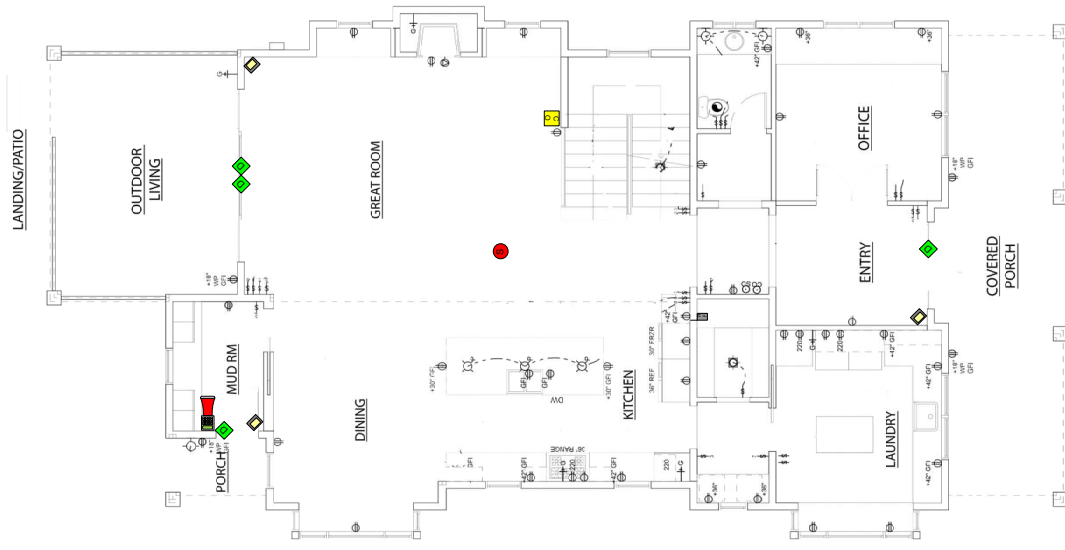

# MAIN LEVEL ELECTRICAL PLAN

SCALE : 1/4" = 1'-0"

Copyright SHAW DESIGN GROUP © 2017

**MAIN GARAGE ELECTRICAL**  
SCALE: 1/4" = 1'-0"

**LOWER GARAGE ELECTRICAL**  
SCALE: 1/4" = 1'-0"

**LOWER LEVEL ELECTRICAL PLAN**

SCALE: 1/4" = 1'-0"

# MAIN LEVEL ELECTRICAL PLAN

SCALE : 1/4" = 1'-0"

Copyright SHAW DESIGN GROUP © 2017

**UPPER LEVEL ELECTRICAL PLAN**

SCALE: 1/4" = 1'-0"