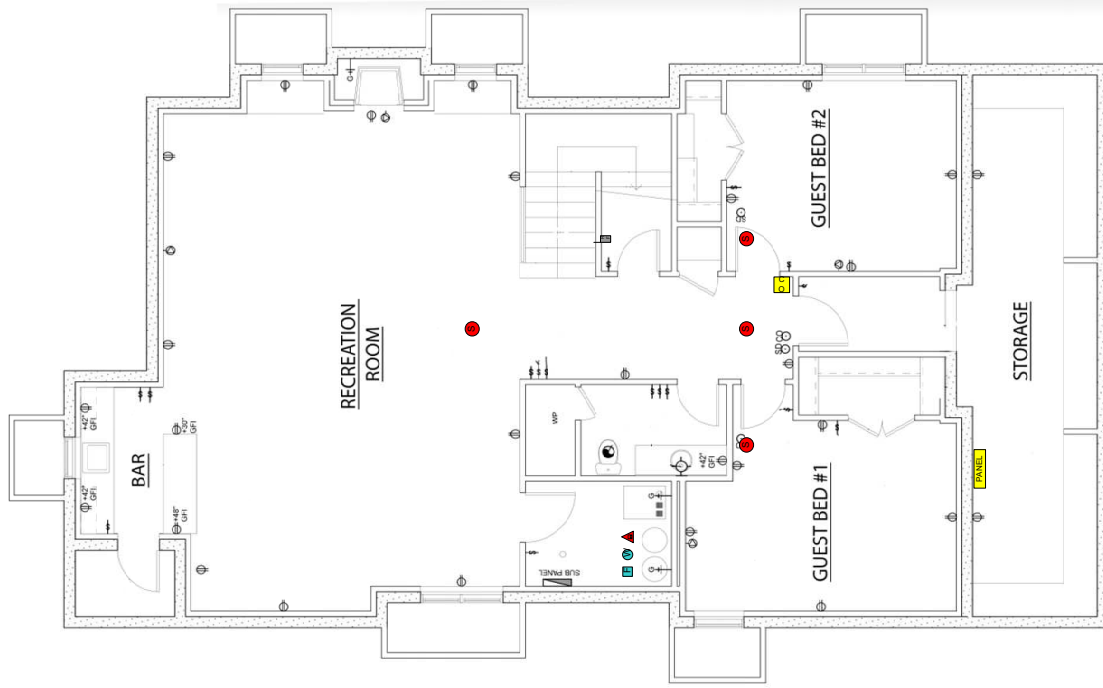

# MAIN LEVEL ELECTRICAL PLAN

SCALE : 1/4" = 1'-0"

Copyright SHAW DESIGN GROUP © 2017

**MAIN GARAGE ELECTRICAL**  
SCALE: 1/4" = 1'-0"

**LOWER GARAGE ELECTRICAL**  
SCALE: 1/4" = 1'-0"

**LOWER LEVEL ELECTRICAL PLAN**

SCALE: 1/4" = 1'-0"

# MAIN LEVEL ELECTRICAL PLAN

SCALE : 1/4" = 1'-0"

Copyright SHAW DESIGN GROUP © 2017

**UPPER LEVEL ELECTRICAL PLAN**

SCALE: 1/4" = 1'-0"