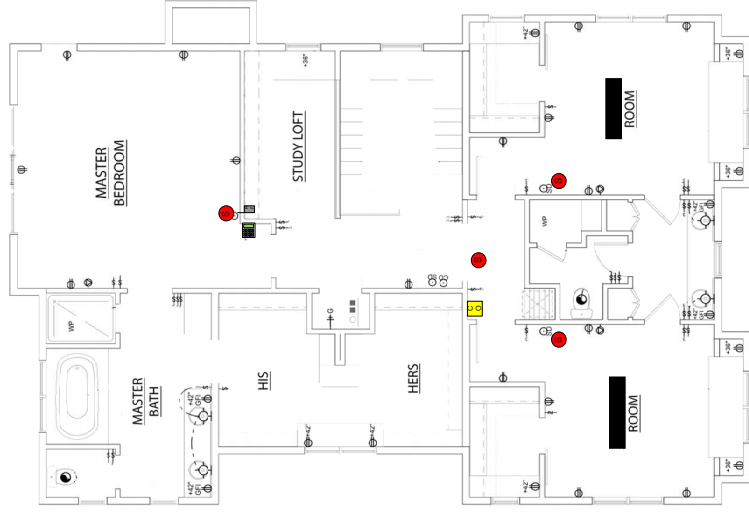

# MAIN LEVEL ELECTRICAL PLAN

SCALE : 1/4" = 1'-0"

Copyright SHAW DESIGN GROUP © 2017

**MAIN GARAGE ELECTRICAL**  
SCALE: 1/4" = 1'-0"

**LOWER GARAGE ELECTRICAL**  
SCALE: 1/4" = 1'-0"

**LOWER LEVEL ELECTRICAL PLAN**

SCALE: 1/4" = 1'-0"

# MAIN LEVEL ELECTRICAL PLAN

SCALE : 1/4" = 1'-0"

Copyright SHAW DESIGN GROUP © 2017

**UPPER LEVEL ELECTRICAL PLAN**

SCALE: 1/4" = 1'-0"