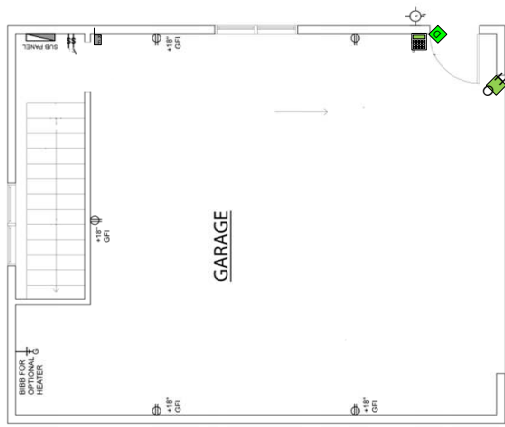

# MAIN LEVEL ELECTRICAL PLAN

SCALE : 1/4" = 1'-0"

Copyright SHAW DESIGN GROUP © 2017

**MAIN GARAGE ELECTRICAL**  
SCALE: 1/4" = 1'-0"

**LOWER GARAGE ELECTRICAL**  
SCALE: 1/4" = 1'-0"

**LOWER LEVEL ELECTRICAL PLAN**

SCALE: 1/4" = 1'-0"

# MAIN LEVEL ELECTRICAL PLAN

SCALE : 1/4" = 1'-0"

Copyright SHAW DESIGN GROUP © 2017

**UPPER LEVEL ELECTRICAL PLAN**

SCALE: 1/4" = 1'-0"