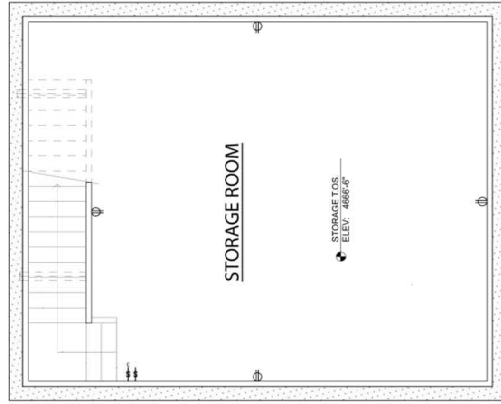

# MAIN LEVEL ELECTRICAL PLAN

SCALE : 1/4" = 1'-0"

Copyright SHAW DESIGN GROUP © 2017

**MAIN GARAGE ELECTRICAL**  
SCALE: 1/4" = 1'-0"

**LOWER GARAGE ELECTRICAL**  
SCALE: 1/4" = 1'-0"

**LOWER LEVEL ELECTRICAL PLAN**

SCALE: 1/4" = 1'-0"

# MAIN LEVEL ELECTRICAL PLAN

SCALE : 1/4" = 1'-0"

Copyright SHAW DESIGN GROUP © 2017

**UPPER LEVEL ELECTRICAL PLAN**

SCALE: 1/4" = 1'-0"