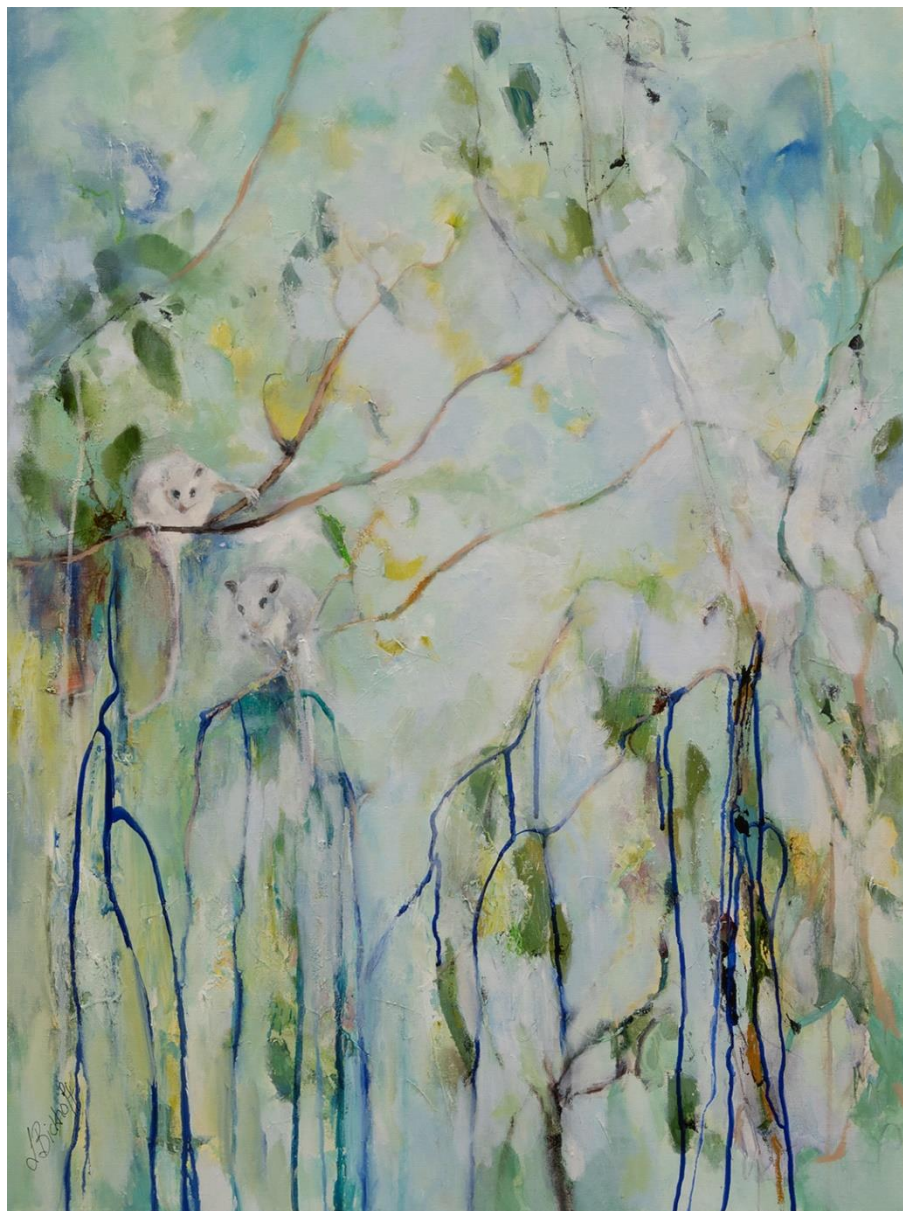

Utilising her emotional response to a particular landscape, Lynne's feelings compel and guide her artwork in an interpretive, almost abstract response. Each landscape has its own energy and evokes varied reactions; Lynne's work drawn from living in remote outback Queensland is very different to her work inspired by her coastal home. For Lynne, the painting process is almost meditative and allows her the freedom to reflect and reignite emotions from the past.

'Soaring in Mirboo'

mixed media on canvas

182 x 60 cm

\$3,800

'Home Turf'

mixed media on canvas

182 x 60 cm

\$3,800

'Soft Nature'

mixed media on canvas

60 x 182 cm

\$3,800

'Friendly Neighbours'

mixed media on canvas

102 x 76 cm

\$2,500

'Serenity'

mixed media on canvas

102 x 76 cm

\$2,500

'Soft Summer Days I'

mixed media on canvas

92 x 92 cm

\$2,400