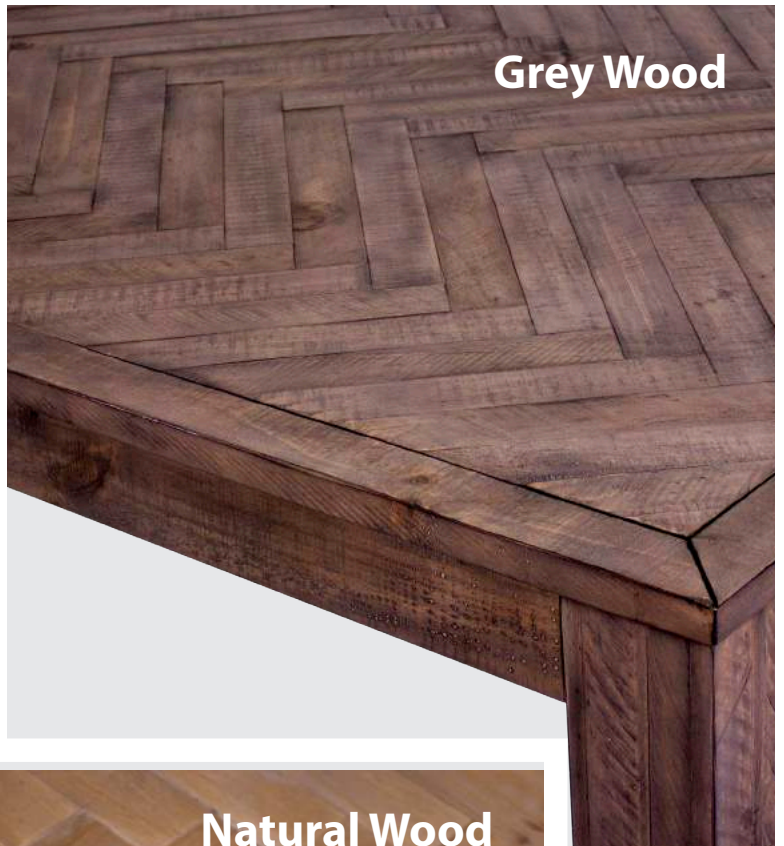

*This seasons
must-haves!*

Handcrafted from solid wood, its unique herringbone parquet feature will create an impressive look in your home. This dining and living room collection is available in a natural and a grey finish.