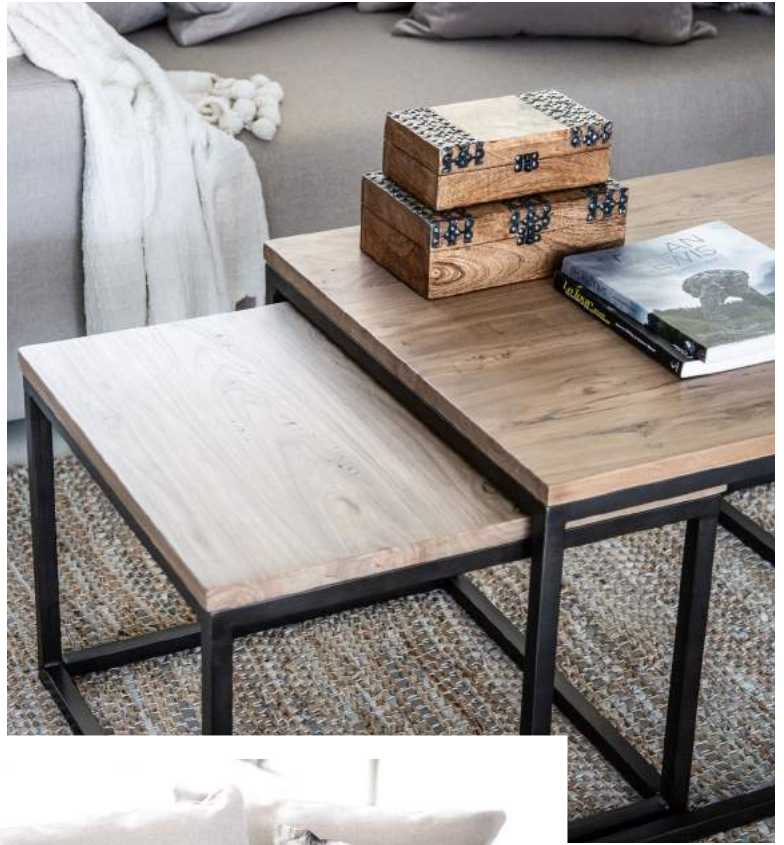

Create the perfect spot with our contemporary Koda couch. It is available in a range of ***durable fabrics and leathers***, for a beautiful finish that will compliment your signature style and bring you a ***lifetime of happiness***.