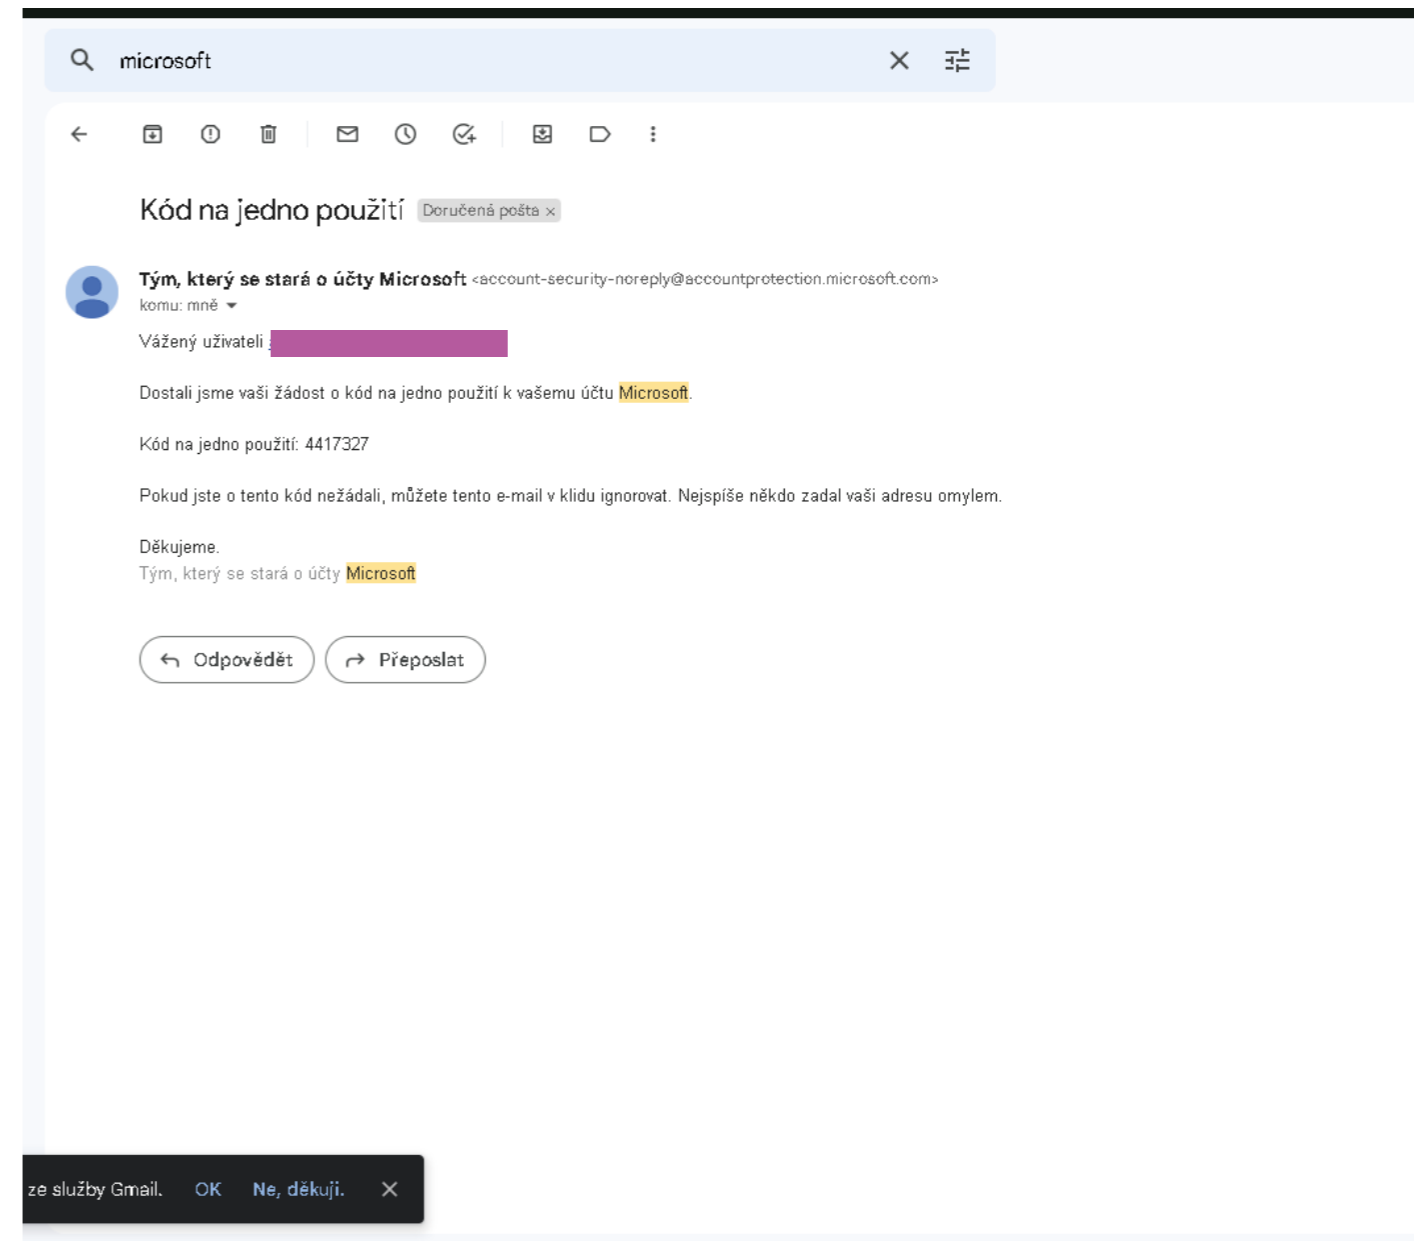

On my mail the last thing i received about my acc other that this code is this, which is email that someone wanted a code for one use for my acc and then there is complete silence