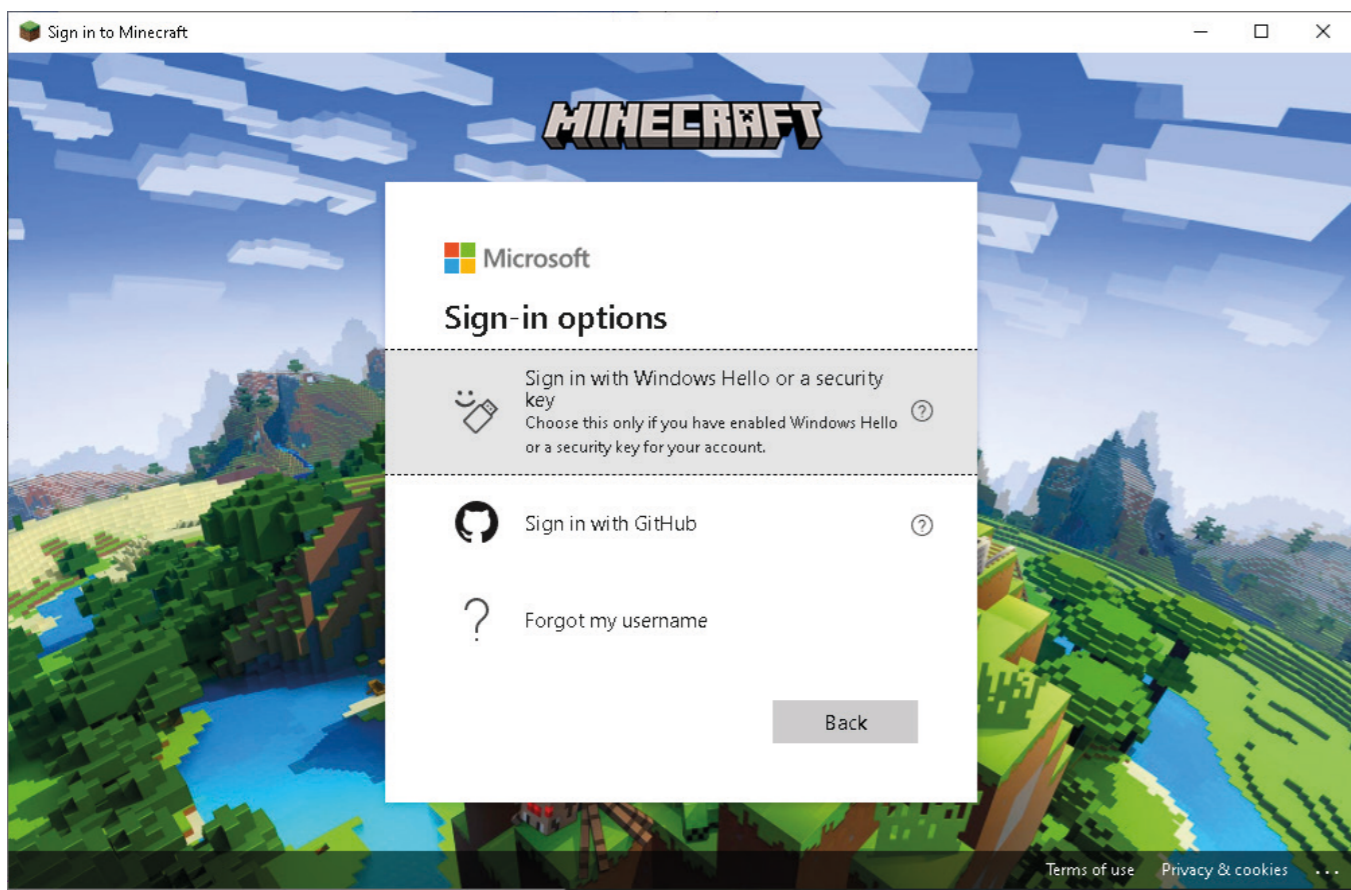

MINECRAFT

Sign in

to continue to Minecraft

Take the adventure online and play with your friends using your Microsoft account.

Email, phone, or Skype

No account? [Create one!](#)

Sign in with Windows Hello or a security key

Back

Next

 Sign-in options

Then I enter my email address i used for that acc

It shows this so I enter the email i used for that acc

I press next and it shows this

So I tried different sign in options and I choose forgot my username