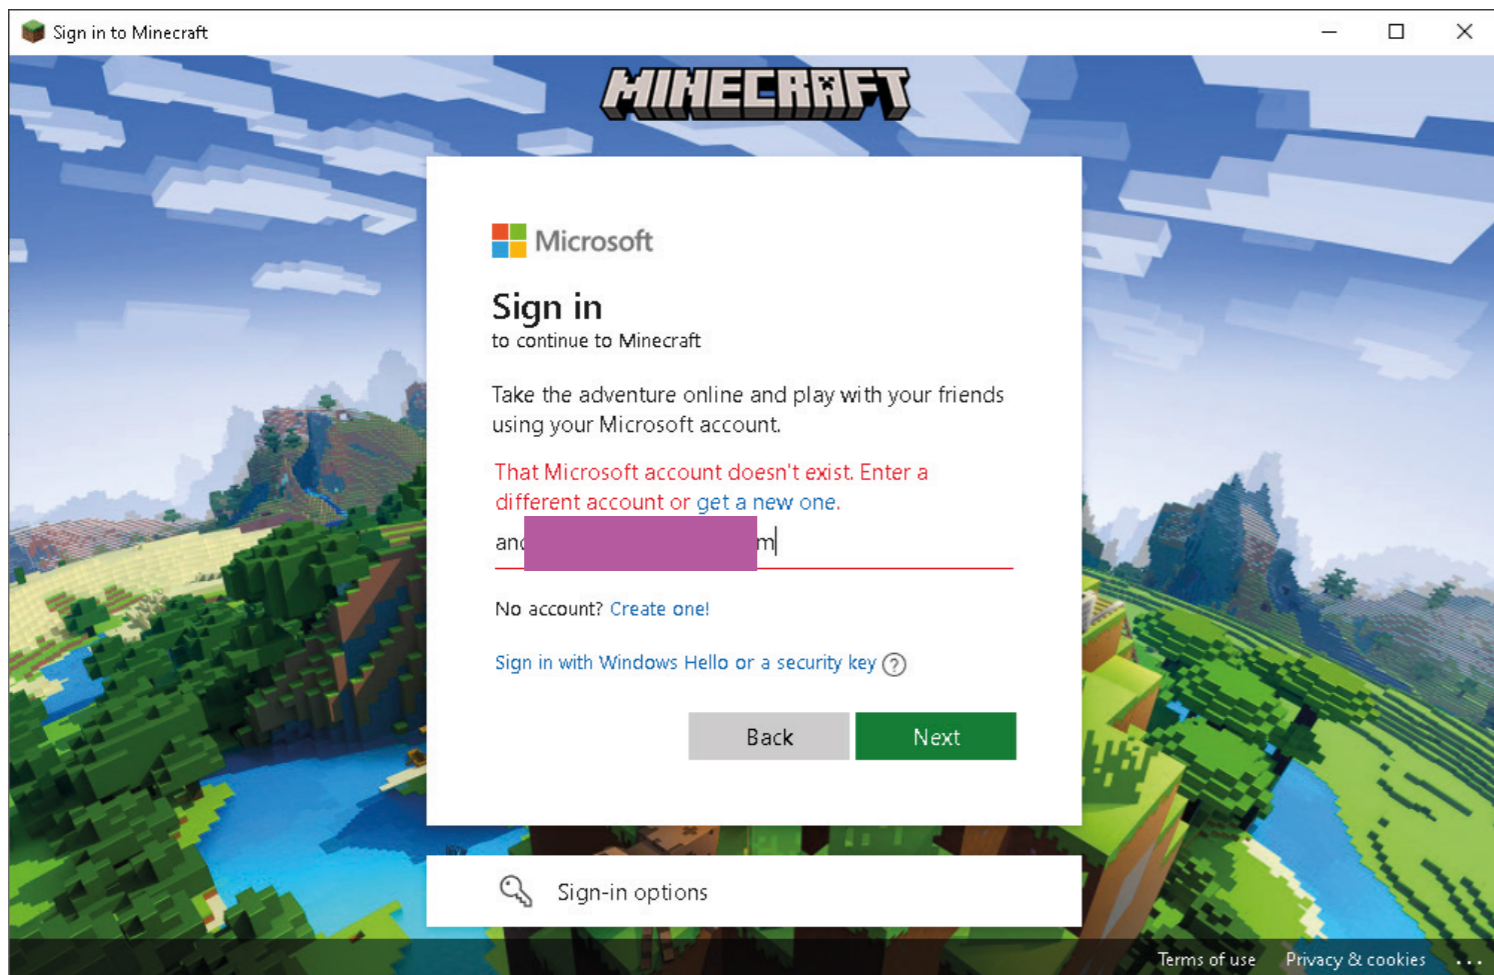

MINECRAFT

Sign in

to continue to Minecraft

Take the adventure online and play with your friends using your Microsoft account.

Email, phone, or Skype

No account? [Create one!](#)

Sign in with Windows Hello or a security key

Back

Next

 Sign-in options

Then I enter my email address i used for that acc

It shows this so I enter the email i used for that acc

I press next and it shows this

So I tried different sign in options and I choose forgot my username