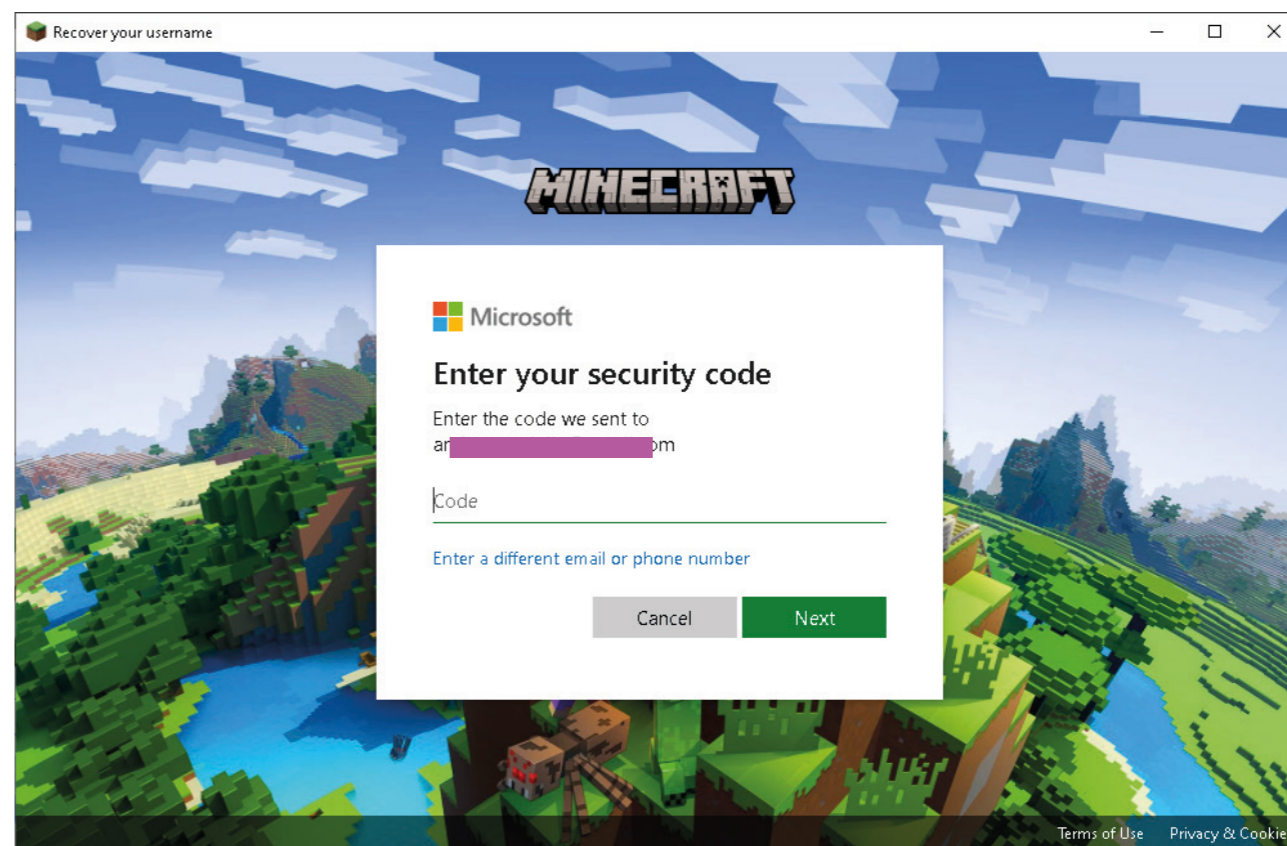

Back

Next

 Sign-in options

Then I enter my email address i used for that acc

It shows this so I enter the email i used for that acc

I press next and it shows this

So I tried different sign in options and I choose forgot my username