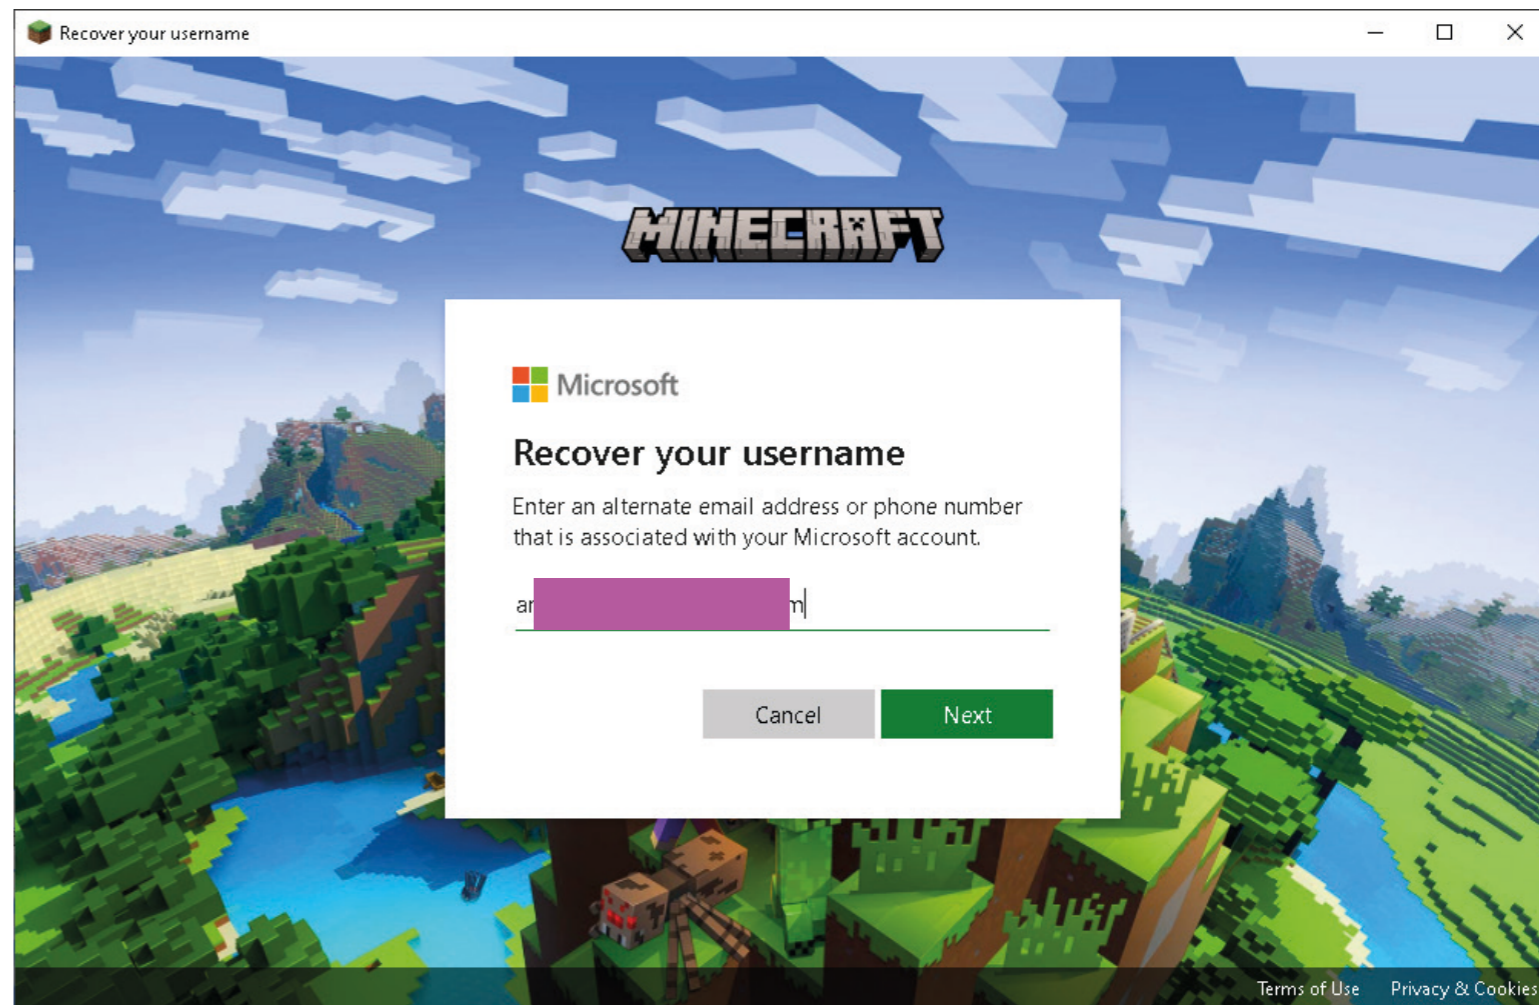

Back

Next

 Sign-in options

Then I enter my email address i used for that acc

It shows this so I enter the email i used for that acc

I press next and it shows this

So I tried different sign in options and I choose forgot my username

I enter the code and i got this which is not the account name i had for this account which u can see in the first image + im not russian

On my mail the last thing i received about my acc other that this code is this, which is email that someone wanted a code for one use for my acc and then there is complete silence