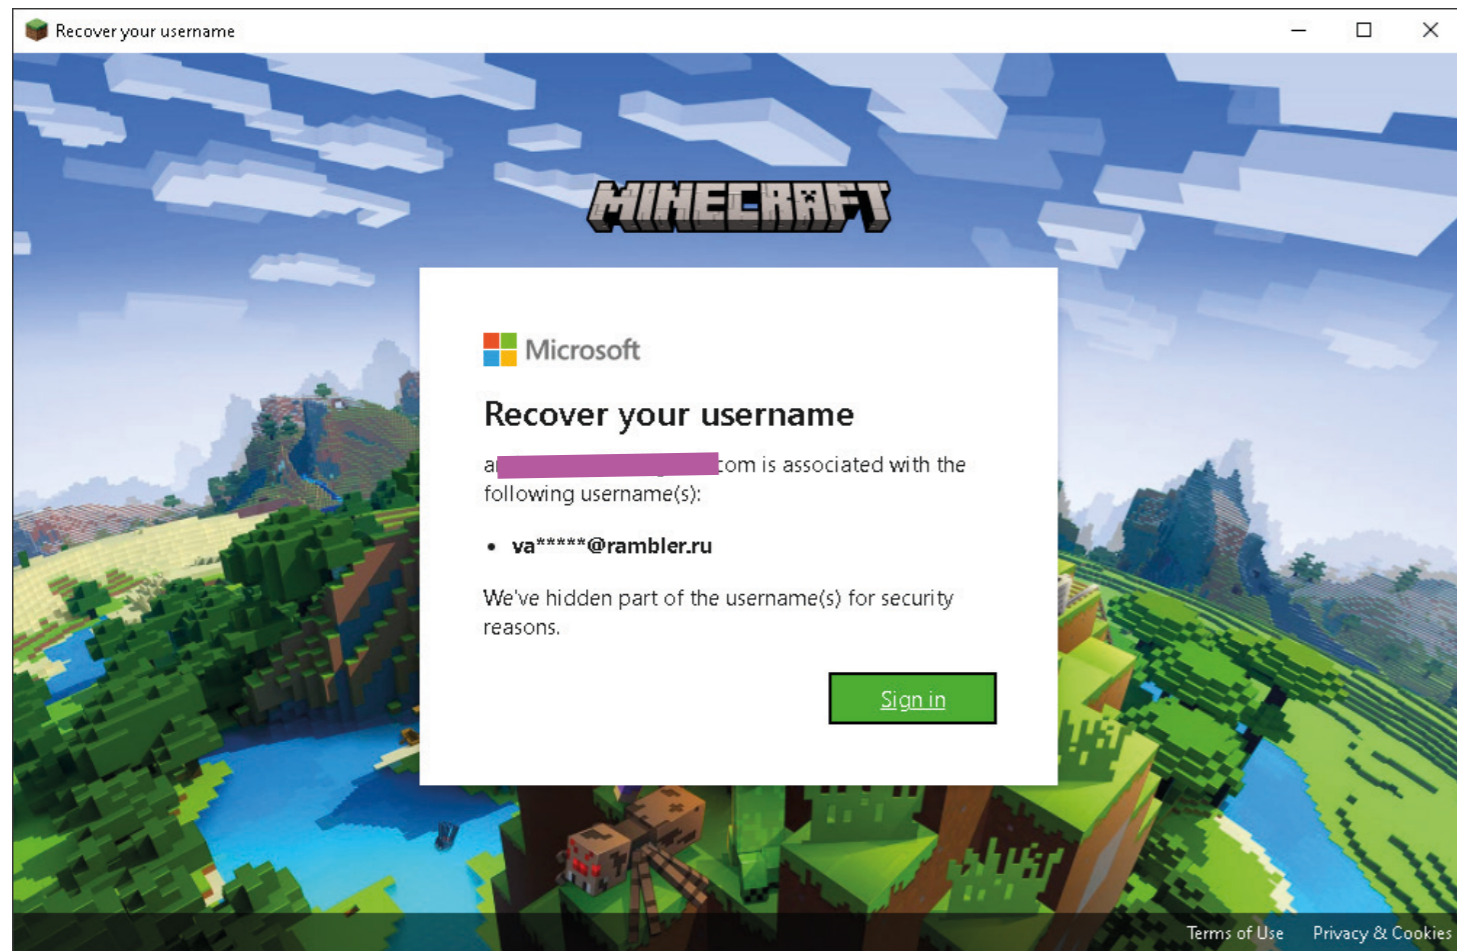

I enter the code and i got this which is not the account name i had for this account which u can see in the first image + im not russian