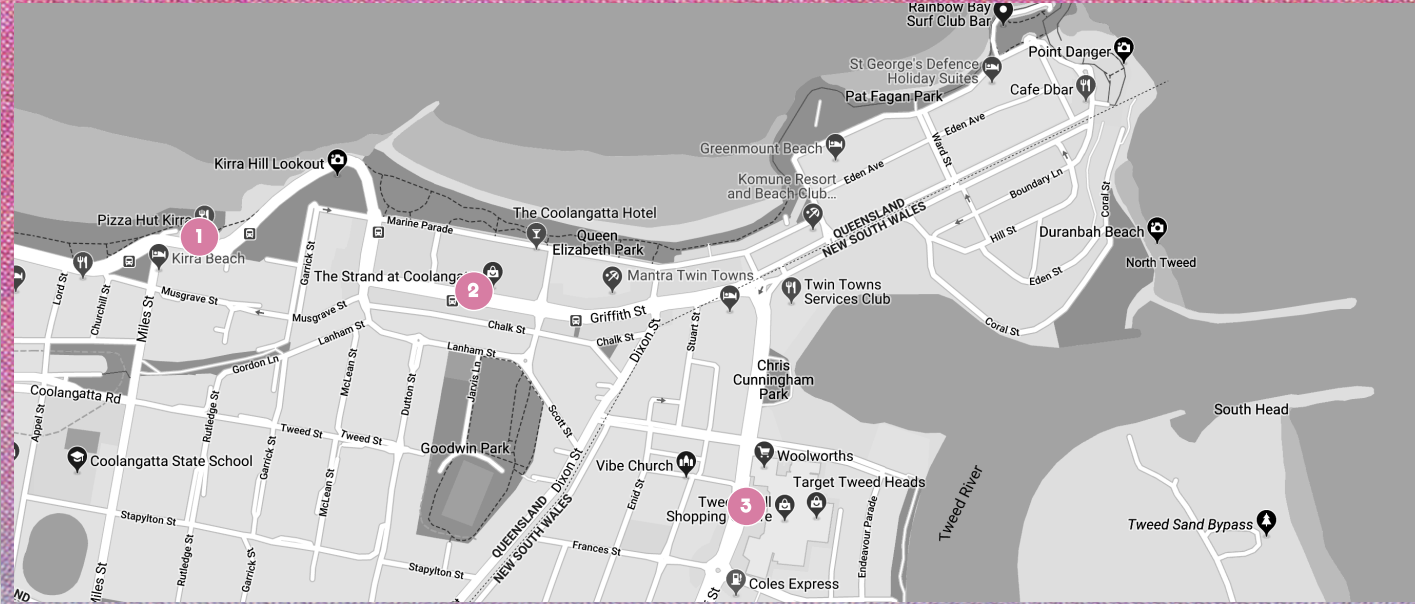

### KIRRA

STOP	STOP LOCATION	WED 20 JULY	THU 21 JULY	FRI 22 JULY	SAT 23 JULY	SUN 24 JULY	MON 25 JULY
1	KIRRA Kirra Pavillion, 15 Marine Parade Coolangatta (Outside Kirra Surf Club)	NO SERVICES	NO SERVICES	NO SERVICES	NO SERVICES	NO SERVICES	NO SERVICES
2	COOLANGATTA 52 Griffith Street, Coolangatta Central (Outside The Strand Shopping Centre)						
3	TWEED HEADS Wharf Street, Tweed Heads (Outside Tweed Mall Shopping Centre)						
4	TWEED SOUTH Minjungbul Drive after Shallow Bay Drive, Tweed South						

# 2022 BUS ROUTES & TIMES KIRRA | COOLANGATTA | TWEED

## BUS TICKET PRICES

**\$25.00 RETURN** \*PLEASE NOTE TICKET PRICE = RETURN BUS TRAVEL TO AND FROM THE EVENT