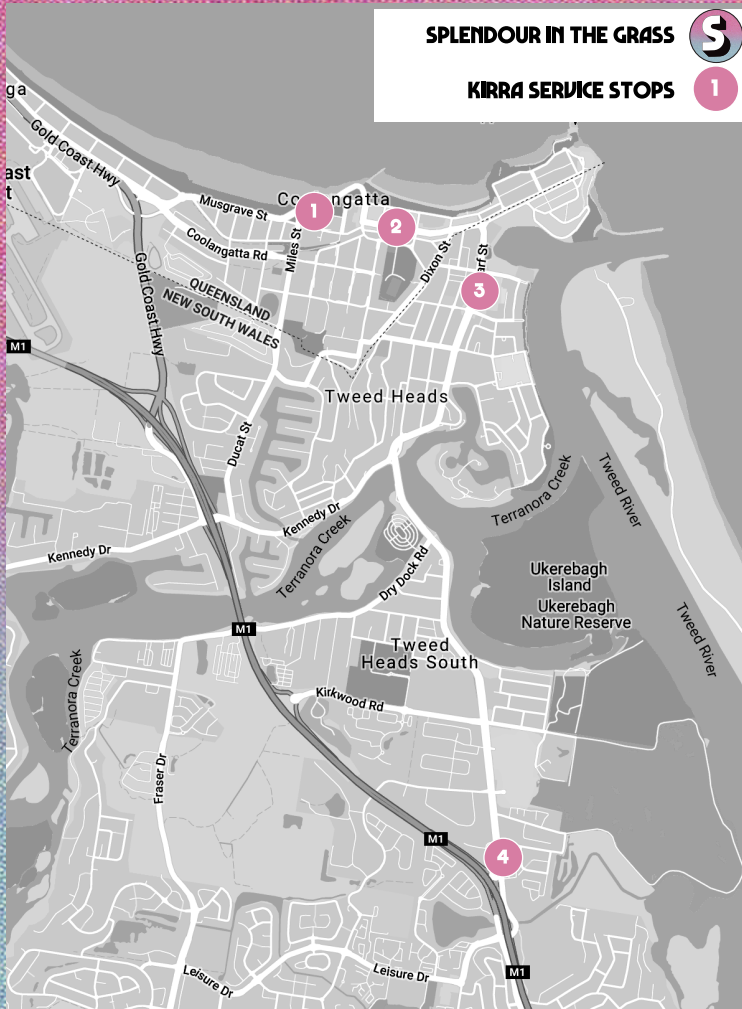

### KIRRA

STOP	STOP LOCATION	WED 20 JULY	THU 21 JULY	FRI 22 JULY	SAT 23 JULY	SUN 24 JULY	MON 25 JULY
1	KIRRA Kirra Pavillion, 15 Marine Parade Coolangatta (Outside Kirra Surf Club)	NO SERVICES	NO SERVICES	NO SERVICES	NO SERVICES	NO SERVICES	NO SERVICES
2	COOLANGATTA 52 Griffith Street, Coolangatta Central (Outside The Strand Shopping Centre)						
3	TWEED HEADS Wharf Street, Tweed Heads (Outside Tweed Mall Shopping Centre)						
4	TWEED SOUTH Minjungbul Drive after Shallow Bay Drive, Tweed South						

### BUS TICKET PRICES

**\$25.00 RETURN** \*PLEASE NOTE TICKET PRICE = RETURN BUS TRAVEL TO AND FROM THE EVENT

# 2022 BUS ROUTES & TIMES KIRRA | COOLANGATTA | TWEED

## BUS TICKET PRICES

**\$25.00 RETURN** \*PLEASE NOTE TICKET PRICE = RETURN BUS TRAVEL TO AND FROM THE EVENT