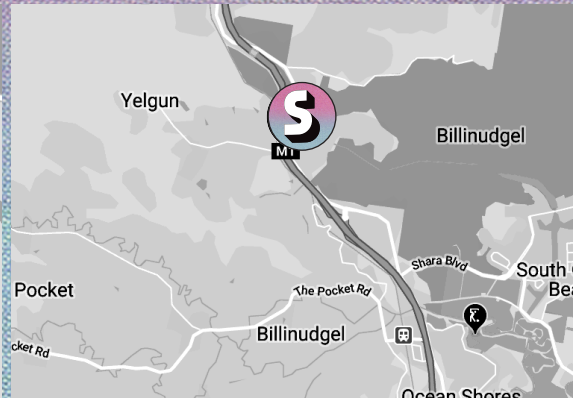

### KIRRA

STOP	STOP LOCATION	WED 20 JULY	THU 21 JULY	FRI 22 JULY	SAT 23 JULY	SUN 24 JULY	MON 25 JULY
1	KIRRA Kirra Pavillion, 15 Marine Parade Coolangatta (Outside Kirra Surf Club)	NO SERVICES	NO SERVICES	NO SERVICES	NO SERVICES	NO SERVICES	NO SERVICES
2	COOLANGATTA 52 Griffith Street, Coolangatta Central (Outside The Strand Shopping Centre)						
3	TWEED HEADS Wharf Street, Tweed Heads (Outside Tweed Mall Shopping Centre)						
4	TWEED SOUTH Minjungbul Drive after Shallow Bay Drive, Tweed South						

# 2022 BUS ROUTES & TIMES KIRRA | COOLANGATTA | TWEED