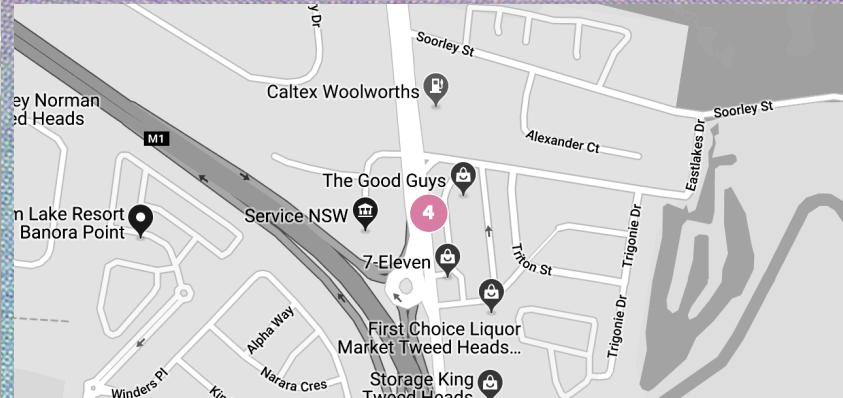

### KIRRA

STOP	STOP LOCATION	WED 20 JULY	THU 21 JULY	FRI 22 JULY	SAT 23 JULY	SUN 24 JULY	MON 25 JULY
1	KIRRA Kirra Pavillion, 15 Marine Parade Coolangatta (Outside Kirra Surf Club)	NO SERVICES	NO SERVICES	NO SERVICES	NO SERVICES	NO SERVICES	NO SERVICES
2	COOLANGATTA 52 Griffith Street, Coolangatta Central (Outside The Strand Shopping Centre)						
3	TWEED HEADS Wharf Street, Tweed Heads (Outside Tweed Mall Shopping Centre)						
4	TWEED SOUTH Minjungbul Drive after Shallow Bay Drive, Tweed South						

# 2022 BUS ROUTES & TIMES KIRRA | COOLANGATTA | TWEED