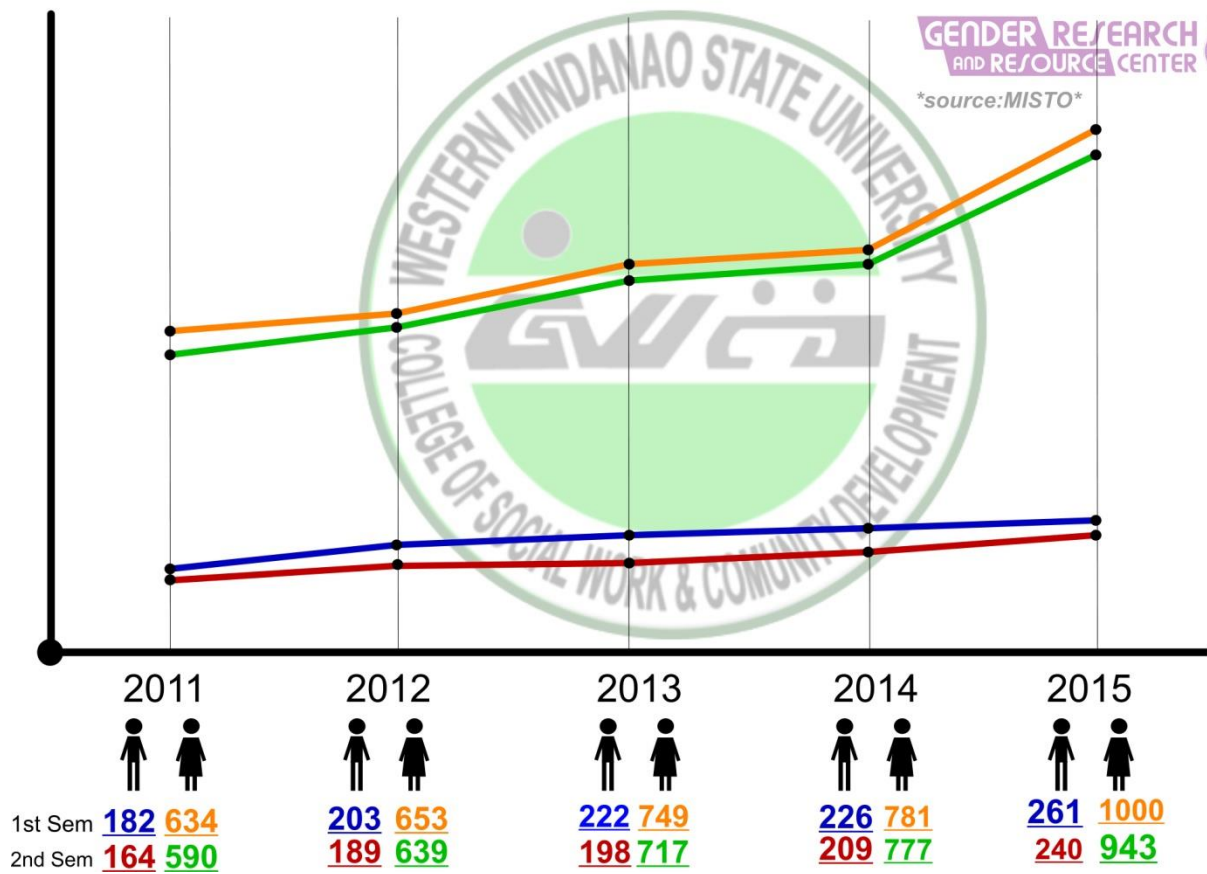

GENDER RESEARCH AND RESOURCE CENTER

source:MISTO

College of Social Work and Community Development

GENDER RESEARCH AND RESOURCE CENTER

source:MISTO

College of Social Sciences

source: MISTO

NO DATA: merged with CLA