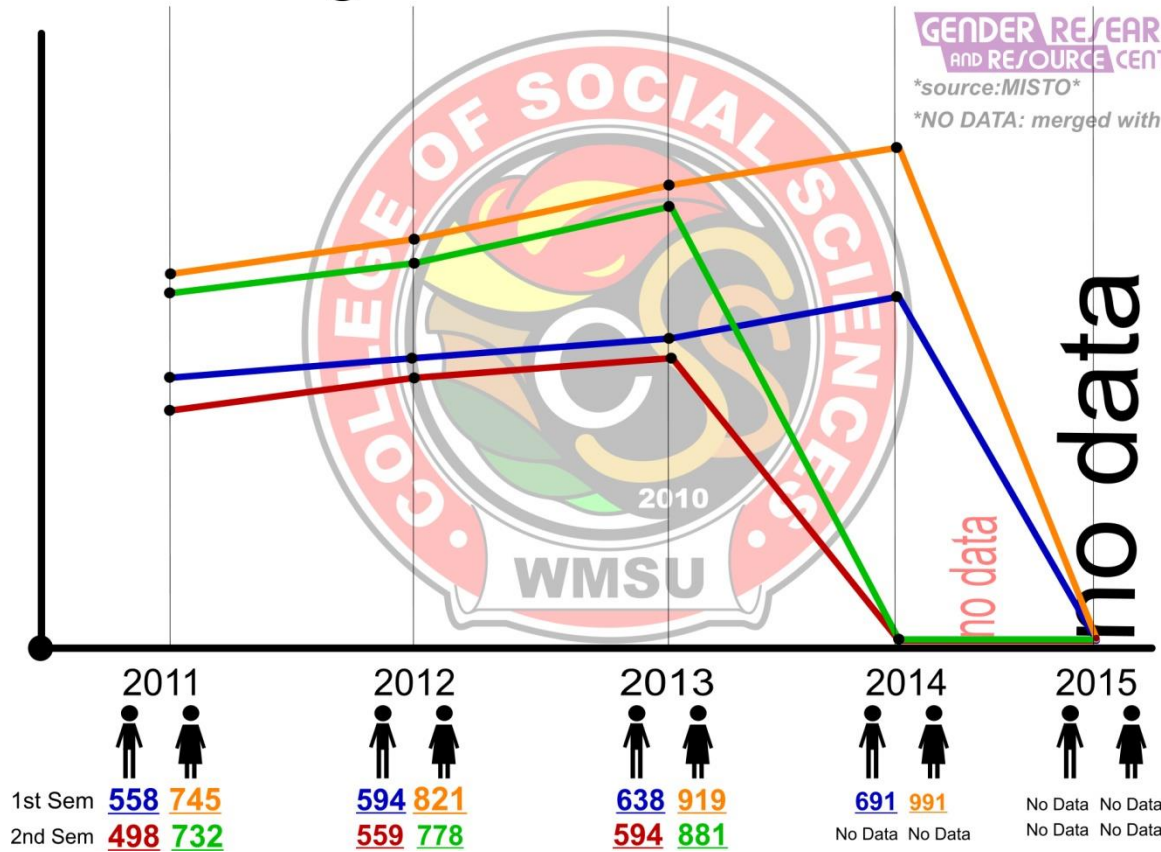

GENDER RESEARCH AND RESOURCE CENTER

source:MISTO

College of Social Work and Community Development

GENDER RESEARCH AND RESOURCE CENTER

source:MISTO

College of Social Sciences

source: MISTO

NO DATA: merged with CLA